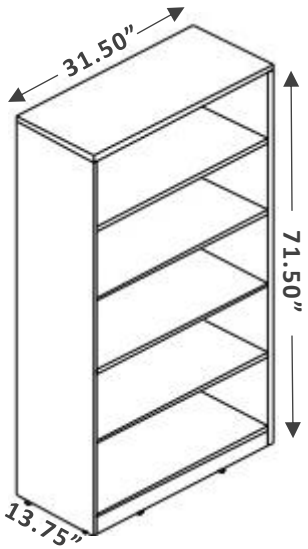

3-Drawer Lateral Filing Cabinet

Dimensions: W36 X D19.25 X H30.06 IN.

Finish: Black Metal

\$685

Clearance Price

Check Online: [CLICK HERE](#)

BRL

Bookcase
Dimensions: W31.5 X D1.75 X H71 IN.
Finish: Laminate Grey

\$185

Clearance Price

Check Online: [CLICK HERE](#)

INNOVATIONS

Bookcase
Dimensions: W31.5 X D13.75 X H71.5 IN.
Finish: Winter Wood Laminate

\$229

Clearance Price

Check Online: [CLICK HERE](#)

IONIC

Bookcase

Dimensions: W30 X D12 X H48 IN.

Finish: Laminate White Chocolate and Absolute Acajou

\$175

Clearance Price

Check Online: [CLICK HERE](#)

STORAGE CABINET

2-Door Storage Cabinet, 1 fixed shelf and 2 adjustable shelves

Dimensions: W36 X D18 X H72 IN.

Finish: Black Metal

\$229

Clearance Price

Check Online: [CLICK HERE](#)

U#112 – 5-Drawer Lateral

Hold Letter, Legal and A4
Metric file sizes
Some damages – drawers
stick
Black Metal