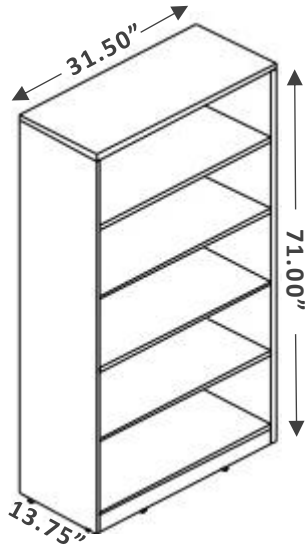

3-Drawer Lateral Filing Cabinet

Dimensions: W36 X D19.25 X H30.06 IN.

Finish: Black Metal

\$685

Clearance Price

Check Online: [CLICK HERE](#)

BRL

Bookcase
Dimensions: W31.5 X D1.75 X H71 IN.
Finish: Laminate Grey

\$185

Clearance Price

Check Online: [CLICK HERE](#)

INNOVATIONS

Bookcase
Dimensions: W31.5 X D13.75 X H71.5 IN.
Finish: Winter Wood Laminate

\$229

Clearance Price

Check Online: [CLICK HERE](#)

IONIC

Bookcase

Dimensions: W30 X D12 X H48 IN.

Finish: Laminate White Chocolate and Absolute Acajou

\$175

Clearance Price

Check Online: [CLICK HERE](#)

STORAGE CABINET

2-Door Storage Cabinet, 1 fixed shelf and 2 adjustable shelves

Dimensions: W36 X D18 X H72 IN.

Finish: Black Metal

\$229

Clearance Price

Check Online: [CLICK HERE](#)

U#112 – 5-Drawer Lateral

Hold Letter, Legal and A4
Metric file sizes
Some damages – drawers
stick
Black Metal