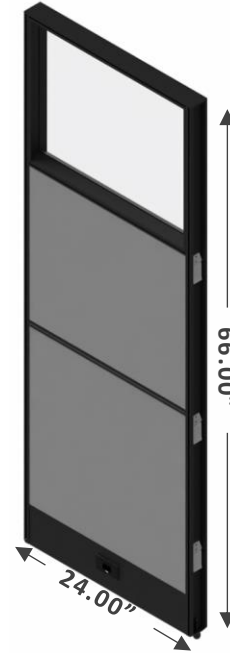

\$2,940

Clearance Price
 Regular Price: \$3400

AGILE

Electric Back-to-Back Height Adjustable Desk, with 2 Pedestals
 Dimensions: W60 x D24.
 Finish: White Laminate, Black Metal, Felt Grey or Blue Screen

\$2,599

Clearance Price
 Regular Price: \$3,770

Framework Glazed

Freestanding modular panel system with glazed panel.
Panels sold per piece and can be configured; pricing does not include trims and connectors – to be ordered separately.
Finish: Woven Grey Fabric and Charcoal Grey edge/trim

\$235

Clearance Price for W24"

\$300

Clearance Price for W36"

VERSARE HUSH

Freestanding panel system.

Dimensions: W72 X D48 X H72 IN.

Finish: Charcoal Grey Fabric, Clear & Frosted poly glass, silver metal edge/trim

\$1069

Clearance Price

Check Online: [CLICK HERE](#)

FRAMEWORK

Panel Modules

Dimension: W70.8 x D2.36 x H66 IN

Dimensions: W35.4 x D2.36 x H48 IN

Finish: Woven Grey Fabric, Charcoal Grey edge/trim