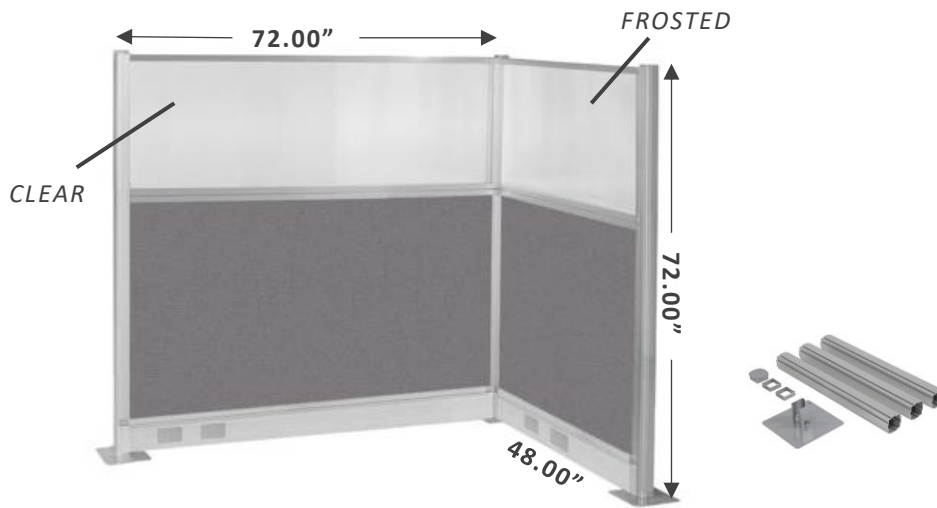

\$2,940

Clearance Price
 Regular Price: \$3400

AGILE

Electric Back-to-Back Height Adjustable Desk, with 2 Pedestals
 Dimensions: W60 x D24.
 Finish: White Laminate, Black Metal, Felt Grey or Blue Screen

\$2,599

Clearance Price
 Regular Price: \$3,770

Framework Glazed

Freestanding modular panel system with glazed panel.
Panels sold per piece and can be configured; pricing does not include trims and connectors – to be ordered separately.
Finish: Woven Grey Fabric and Charcoal Grey edge/trim

\$235

Clearance Price for W24"

\$300

Clearance Price for W36"

VERSARE HUSH

Freestanding panel system.

Dimensions: W72 X D48 X H72 IN.

Finish: Charcoal Grey Fabric, Clear & Frosted poly glass, silver metal edge/trim