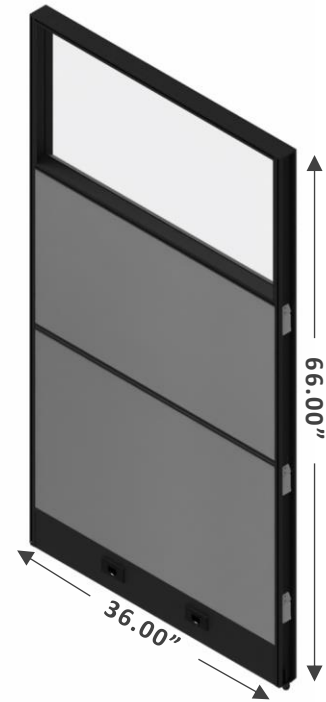

\$2,940

Clearance Price
 Regular Price: \$3400

AGILE

Electric Back-to-Back Height Adjustable Desk, with 2 Pedestals
 Dimensions: W60 x D24.
 Finish: White Laminate, Black Metal, Felt Grey or Blue Screen

\$2,599

Clearance Price
 Regular Price: \$3,770

Framework Glazed

Freestanding modular panel system with glazed panel.
Panels sold per piece and can be configured; pricing does not include trims and connectors – to be ordered separately.
Finish: Woven Grey Fabric and Charcoal Grey edge/trim

\$235

Clearance Price for W24"

\$300

Clearance Price for W36"

VERSARE HUSH

Freestanding panel system.

Dimensions: W72 X D48 X H72 IN.

Finish: Charcoal Grey Fabric, Clear & Frosted poly glass, silver metal edge/trim