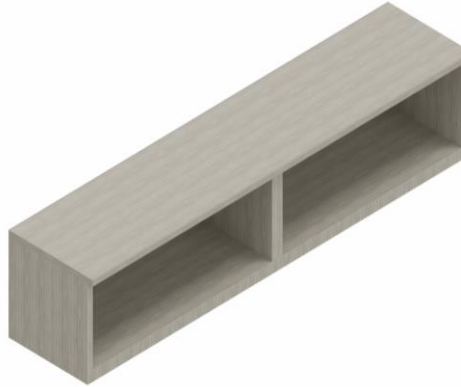

LICENCE SERIES

Overhead open storage
Noce Grigio laminate
Dimensions: W66/72 x D16 x H16.75

Clearance Price (W66): $279
Clearance Price (W72): $289

Check Online: [CLICK HERE](#)