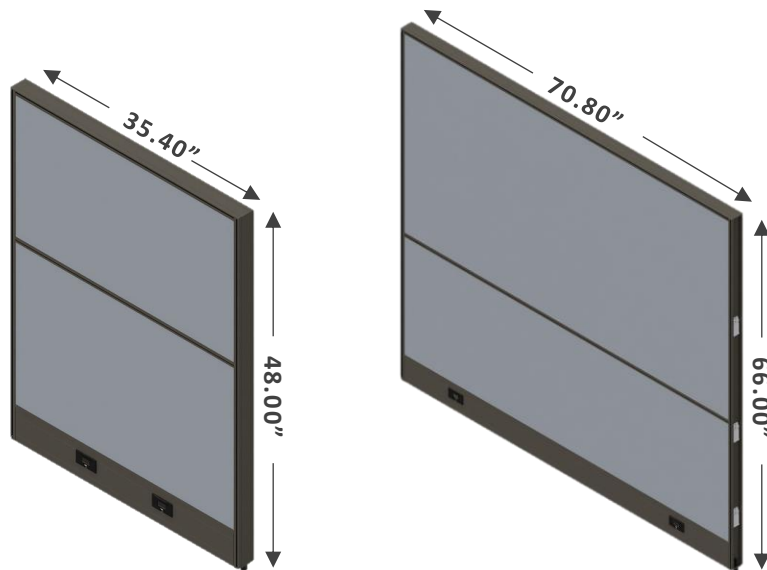

Clearance Price
 Regular Price: \$3,770

Framework Glazed

Freestanding modular panel system with glazed panel.
Panels sold per piece and can be configured; pricing does not include trims and connectors – to be ordered separately.
Finish: Woven Grey Fabric and Charcoal Grey edge/trim

\$235

Clearance Price for W24"

\$300

Clearance Price for W36"

VERSARE HUSH

Freestanding panel system.

Dimensions: W72 X D48 X H72 IN.

Finish: Charcoal Grey Fabric, Clear & Frosted poly glass, silver metal edge/trim

\$1069

Clearance Price

Check Online: [CLICK HERE](#)

FRAMEWORK

Panel Modules

Dimension: W70.8 x D2.36 x H66 IN

Dimensions: W35.4 x D2.36 x H48 IN

Finish: Woven Grey Fabric, Charcoal Grey edge/trim