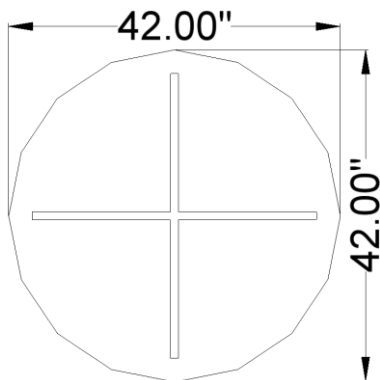

\$995

Clearance Price

Check Online: [CLICK HERE](#)

BRL SERIES

Racetrack top conference table
 Dimensions: W72/120/144 x D36/48 x H28 IN
 Finish: White and grey laminate

\$349

Clearance Price for 72"W

\$750

Clearance Price for 120"W

\$799

Clearance Price for 144"W

Check Online: [CLICK HERE](#)

900 SERIES

Round Tabletop with standard height square Base.

Dimensions: W42 X D42 X H28 IN.

Finish: Winter Wood laminate, Silver metal

\$320

Clearance Price

Check Online: [CLICK HERE](#)

BRL SERIES

Round table with cross base.

Dimensions: W42 x D42 x H28 IN

Finish: White and grey laminate

\$150

Clearance Price

Check Online: [CLICK HERE](#)

PRESENTATION

Presentation Table
Dimensions: W72 X D48 X H36 IN.
Finish: Black Walnut laminate

\$715

Clearance Price
Regular Price: \$840

STOOL

Factor Drafting Stool
Dimensions: W26.5 x D23.5 x H49 IN.
Finish: Black mesh back, Grey fabric seat