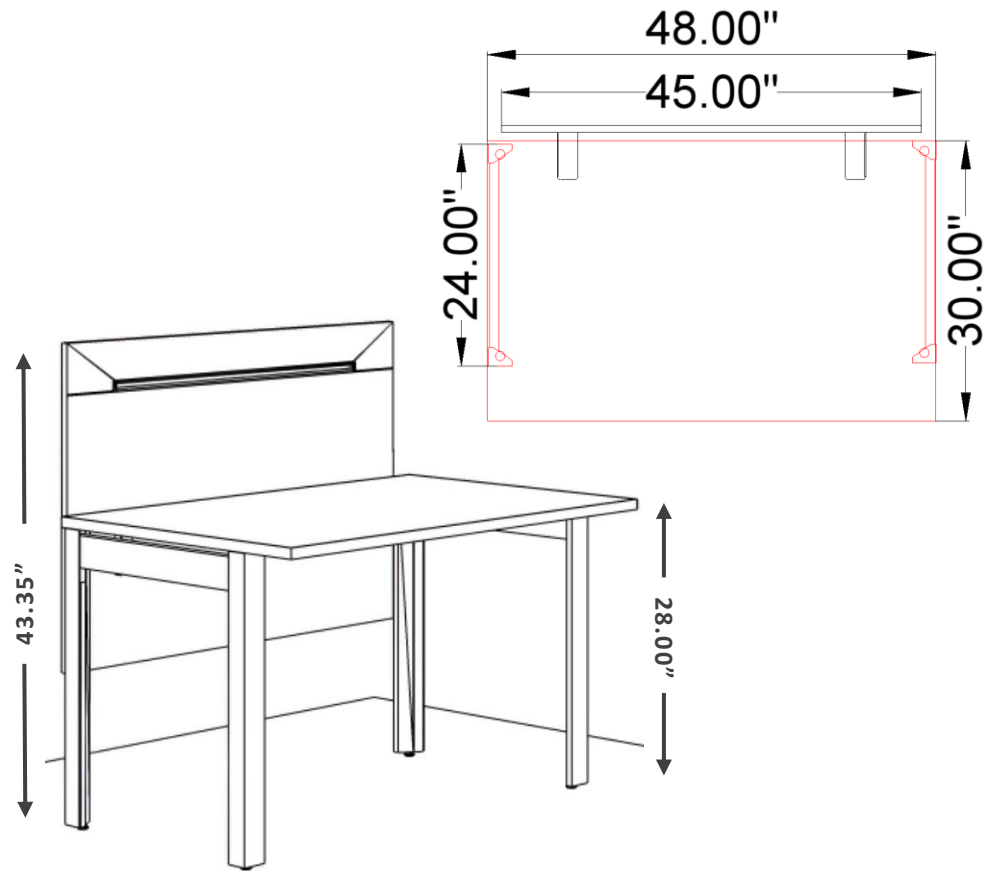

\$2,040

Full Set Regular Price: \$2,400

BRL

66" Bullet Top Desk

Dimensions: W66 X D72 X H29 IN.

Finish: Laminate Grey or White Laminate, Black Metal

\$440

Clearance Price

Clearance Price With Return 36"

Workscape L Shape Desk with Storage and Cushion

Tiered desk with storage module that features a sliding door and a cushion for flexible seating.

Dimensions: W72 x D72 x H22/29 IN.

Finish: Desert Sand Laminate, Black Metal, Burgundy Fabric Cushion

Note: No Grommet hole on the desk

\$1535

Clearance Price
Regular Price: \$3,770

Bridges Benching Table

Benching Table featuring 24" deep legs, a 6" deep worksurface overhang, and an integrated anodized aluminum accessory rail on the table-mounted divider.

Dimensions: 48"W x 30"D x 28/43.35"H

Finishes: White Chocolate and Dark Espresso laminate, Tungsten Metal

\$499

Clearance Price
Regular Price: \$1,155

Chairs & Seating

www.buyritebc.com

2024

Ergonomic