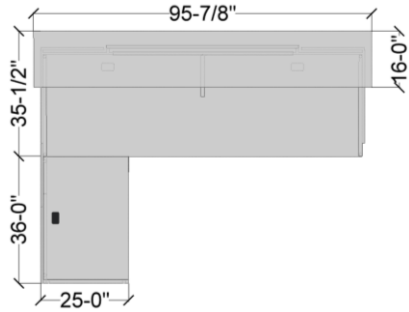

ZIRA SERIES

L-Shape Reception Desk, can be configured left Or right.

Dimensions: W96 X D72 X H43.3 IN.

Finish: Tiger Walnut laminate

$2198 Clearance Price
Regular Price: $2660

Check Online: [CLICK HERE](#)