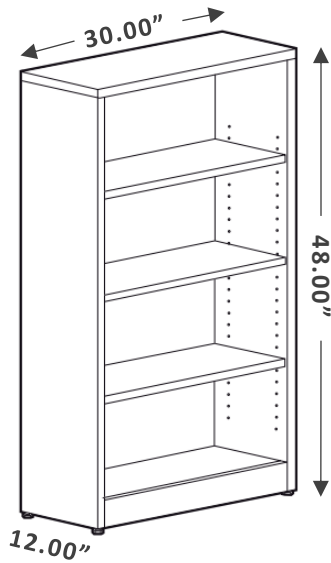

3-Drawer Lateral Filing Cabinet

Dimensions: W36 X D19.25 X H30.06 IN.

Finish: Black Metal

\$685

Clearance Price

Check Online: [CLICK HERE](#)

BRL

Bookcase
Dimensions: W31.5 X D1.75 X H71 IN.
Finish: Laminate Grey

\$185

Clearance Price

Check Online: [CLICK HERE](#)

INNOVATIONS

Bookcase
Dimensions: W31.5 X D13.75 X H71.5 IN.
Finish: Winter Wood Laminate

\$229

Clearance Price

Check Online: [CLICK HERE](#)

IONIC

Bookcase

Dimensions: W30 X D12 X H48 IN.

Finish: Laminate White Chocolate and Absolute Acajou

\$175

Clearance Price

Check Online: [CLICK HERE](#)

STORAGE CABINET

2-Door Storage Cabinet, 1 fixed shelf and 2 adjustable shelves

Dimensions: W36 X D18 X H72 IN.

Finish: Black Metal

\$229

Clearance Price

Check Online: [CLICK HERE](#)

U#112 – 5-Drawer Lateral

Hold Letter, Legal and A4
Metric file sizes
Some damages – drawers
stick
Black Metal