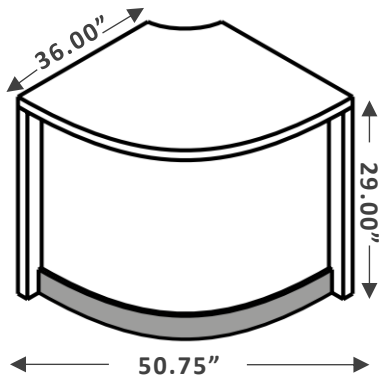

ARTOPEX SERIES

Artopex 90° curved Desk

Dimensions: W50.75 x D36 x H29 IN.

Finish: Ginger Root laminate, Silver Metal

$999 Clearance Price
Regular Price: $1665

Check Online: [CLICK HERE](#)