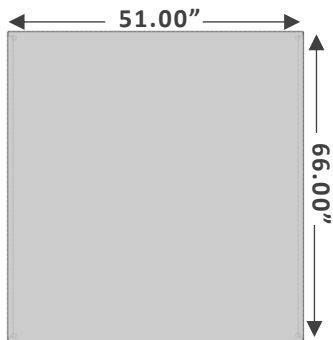

\$235

Clearance Price for W24"

\$300

Clearance Price for W36"

VERSARE HUSH

Freestanding panel system.

Dimensions: W72 X D48 X H72 IN.

Finish: Charcoal Grey Fabric, Clear & Frosted poly glass, silver metal edge/trim

\$1069

Clearance Price

Check Online: [CLICK HERE](#)

FRAMEWORK

Panel Modules

Dimension: W70.8 x D2.36 x H66 IN

Dimensions: W35.4 x D2.36 x H48 IN

Finish: Woven Grey Fabric, Charcoal Grey edge/trim

\$5755

Clearance Price
Regular Price: \$11,510

Boardroom and Occasional Tables

www.buyritebc.com

2024

BRIDGES SERIES

Bridges boardroom/meeting table.
 Dimensions: W66 X D50.5 X H30 IN.
 Finish: Walnut Heights laminate Top,
 Designer White base.

\$995

Clearance Price

Check Online: [CLICK HERE](#)

BRL SERIES

Racetrack top conference table
 Dimensions: W72/120/144 x D36/48 x H28 IN
 Finish: White and grey laminate

\$349

Clearance Price for 72"W

\$750