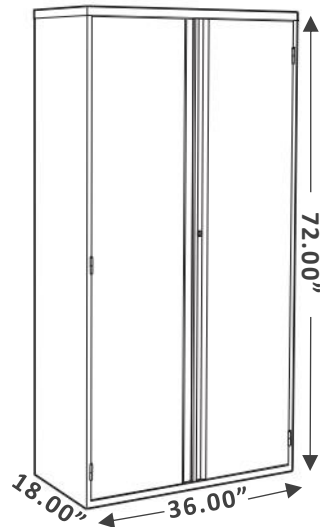

BRL

60" / 66" L-Shaped

Dimensions: W66 X D60 X H29 IN.

Dimensions: W66 X D66 X H29 IN.

Finish: Laminate Grey or White Laminate

\$420

Clearance Price With Return 30"

\$430

\$185

Clearance Price

Check Online: [CLICK HERE](#)

INNOVATIONS

Bookcase
Dimensions: W31.5 X D13.75 X H71.5 IN.
Finish: Winter Wood Laminate

\$229

Clearance Price

Check Online: [CLICK HERE](#)

IONIC

Bookcase

Dimensions: W30 X D12 X H48 IN.

Finish: Laminate White Chocolate and Absolute Acajou

\$175

Clearance Price

Check Online: [CLICK HERE](#)

STORAGE CABINET

2-Door Storage Cabinet, 1 fixed shelf and 2 adjustable shelves

Dimensions: W36 X D18 X H72 IN.

Finish: Black Metal

\$229

Clearance Price

Check Online: [CLICK HERE](#)

U#112 – 5-Drawer Lateral

Hold Letter, Legal and A4
Metric file sizes
Some damages – drawers
stick
Black Metal