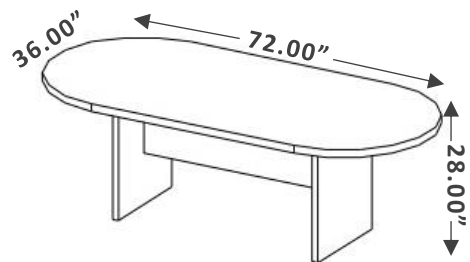

\$5755

Clearance Price
Regular Price: \$11,510

Boardroom and Occasional Tables

www.buyritebc.com

2024

BRIDGES SERIES

Bridges boardroom/meeting table.
 Dimensions: W66 X D50.5 X H30 IN.
 Finish: Walnut Heights laminate Top,
 Designer White base.

\$995

Clearance Price

Check Online: [CLICK HERE](#)

BRL SERIES

Racetrack top conference table
 Dimensions: W72/120/144 x D36/48 x H28 IN
 Finish: White and grey laminate

\$349

Clearance Price for 72"W

\$750