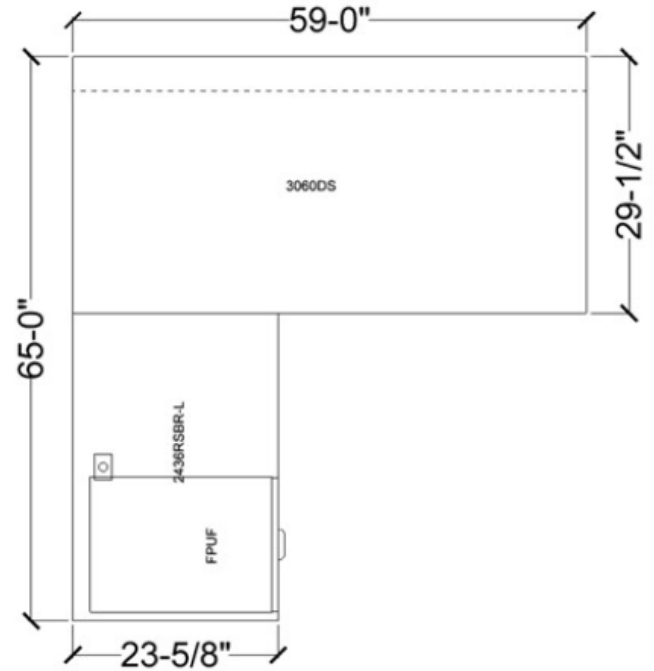

INNOVATIONS Desk package

72" x 72" L-Shape desk with loop legs. Includes mobile 'Box-Box-File' pedestal drawers and articulation Keyboard Tray.

Finishes: Sugar Maple Laminate, Silver Legs

$799

Clearance Price
Regular Price: $1,250