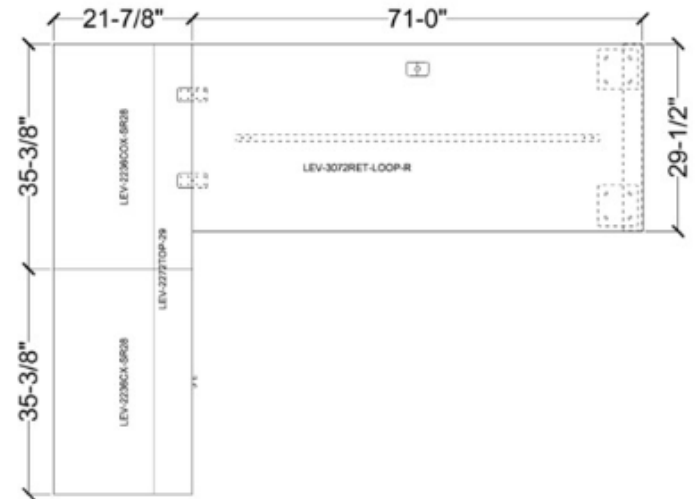

DESK & WORKSTATION

Check Online: [CLICK HERE](#)

For individual components, please contact info@buyritebc.com

LEVELS

L-shape Desk With Loop Leg and Two Storage Units.
 Finishes: Winter Wood Laminate
 Dimensions: Desk 72x30, Return 72x22, Hutch 72

Finishes: Sugar Maple Laminate, Silver Legs

\$799

Clearance Price
Regular Price: \$1,250

Workscape L Shape Desk with Storage and Cushion

Tiered desk with storage module that features a sliding door and a cushion for flexible seating.
Dimensions: W72 x D72 x H22/29 IN.
Finish: Desert Sand Laminate, Black Metal, Burgundy Fabric Cushion
Note: No Grommet hole on the desk

\$2,040

Full Set Regular Price: \$2,400

BRL

66" Bullet Top Desk

Dimensions: W66 X D72 X H29 IN.

Finish: Laminate Grey or White Laminate, Black Metal

\$440

Clearance Price

BRL

60" / 66" L-Shaped

Dimensions: W66 X D60 X H29 IN.

Dimensions: W66 X D66 X H29 IN.

Finish: Laminate Grey or White Laminate

\$420

Clearance Price With Return 30"

\$430