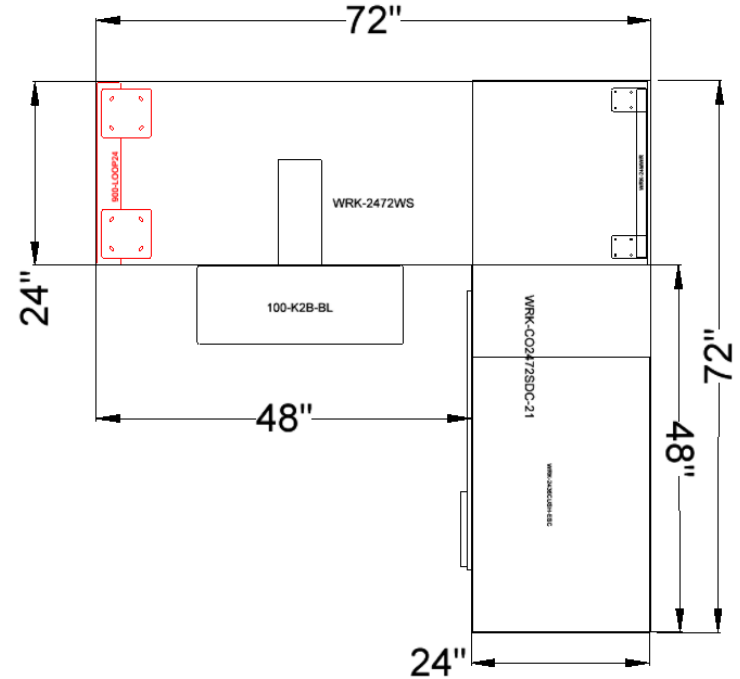

DESK & WORKSTATION

Check Online: [CLICK HERE](#)

For individual components, please contact info@buyritebc.com

LEVELS

L-shape Desk With Loop Leg and Two Storage Units.
 Finishes: Winter Wood Laminate
 Dimensions: Desk 72x30, Return 72x22, Hutch 72

DESK & WORKSTATION

\$995 Full Set Discounted Price
 Regular Price: ~~\$1,925~~

INNOVATIONS Desk package

72" x 72" L-Shape desk with loop legs. Includes mobile 'Box-Box-File' pedestal drawers and articulation Keyboard Tray.

Finishes: Sugar Maple Laminate, Silver Legs

\$799

Clearance Price
Regular Price: \$1,250

Workscape L Shape Desk with Storage and Cushion

Tiered desk with storage module that features a sliding door and a cushion for flexible seating.
Dimensions: W72 x D72 x H22/29 IN.
Finish: Desert Sand Laminate, Black Metal, Burgundy Fabric Cushion
Note: No Grommet hole on the desk

\$2,040

Full Set Regular Price: \$2,400

BRL

66" Bullet Top Desk

Dimensions: W66 X D72 X H29 IN.

Finish: Laminate Grey or White Laminate, Black Metal

\$440

Clearance Price