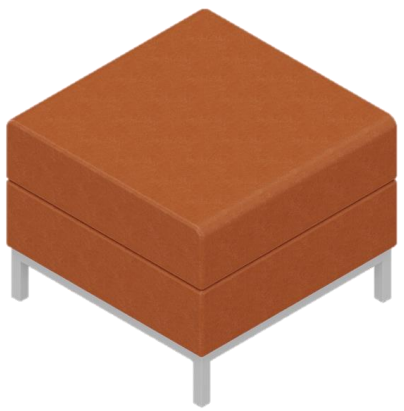

Height Adjustable
Green/Blue/Orange
2 different heights available

Extended Height: \$95
Short: \$79

99911

Classroom Chairs
Black seat
\$380 Regular
\$89 Clearance

Sold in Sets of 2

59522

Steel stools
Black
\$305 Regular
\$150 Clearance
Sold in Sets of 4