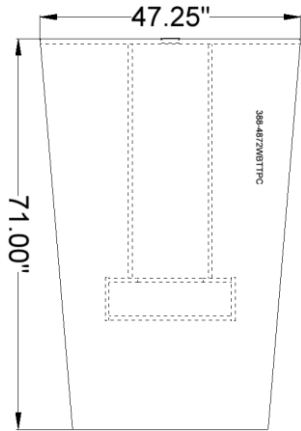

\$995

Clearance Price

Check Online: [CLICK HERE](#)

BRL SERIES

Racetrack top conference table
 Dimensions: W72/120/144 x D36/48 x H28 IN
 Finish: White and grey laminate

\$349

Clearance Price for 72"W

\$750

Clearance Price for 120"W

\$799

Clearance Price for 144"W

Check Online: [CLICK HERE](#)

900 SERIES

Round Tabletop with standard height square Base.

Dimensions: W42 X D42 X H28 IN.

Finish: Winter Wood laminate, Silver metal

\$320

Clearance Price

Check Online: [CLICK HERE](#)

BRL SERIES

Round table with cross base.

Dimensions: W42 x D42 x H28 IN

Finish: White and grey laminate

\$150

Clearance Price

Check Online: [CLICK HERE](#)

PRESENTATION

Presentation Table
Dimensions: W72 X D48 X H36 IN.
Finish: Black Walnut laminate

\$715

Clearance Price
Regular Price: \$840

STOOL

Factor Drafting Stool
Dimensions: W26.5 x D23.5 x H49 IN.
Finish: Black mesh back, Grey fabric seat