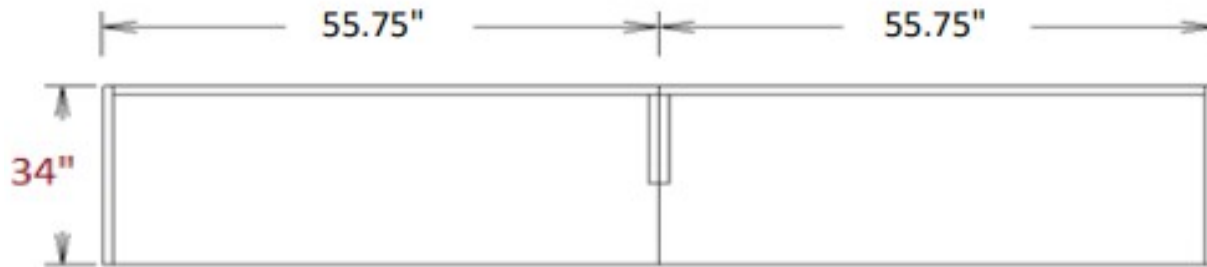

\$2,040

Full Set Regular Price: \$2,400

BRL

66" Bullet Top Desk

Dimensions: W66 X D72 X H29 IN.

Finish: Laminate Grey or White Laminate, Black Metal

\$440

Clearance Price

BRL

60" / 66" L-Shaped

Dimensions: W66 X D60 X H29 IN.

Dimensions: W66 X D66 X H29 IN.

Finish: Laminate Grey or White Laminate

\$420

Clearance Price With Return 30"

\$430

Clearance Price With Return 36"

Workscape L Shape Desk with Storage and Cushion

Tiered desk with storage module that features a sliding door and a cushion for flexible seating.

Dimensions: W72 x D72 x H22/29 IN.