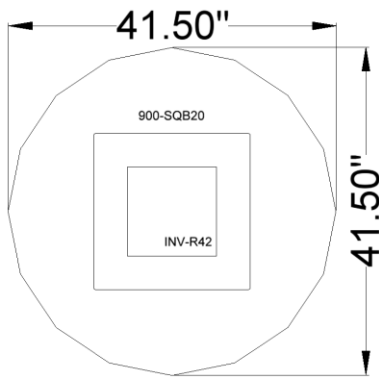

\$235

Clearance Price for W24"

\$300

Clearance Price for W36"

VERSARE HUSH

Freestanding panel system.

Dimensions: W72 X D48 X H72 IN.

Finish: Charcoal Grey Fabric, Clear & Frosted poly glass, silver metal edge/trim

\$995

Clearance Price

Check Online: [CLICK HERE](#)

BRL SERIES

Racetrack top conference table
 Dimensions: W72/120/144 x D36/48 x H28 IN
 Finish: White and grey laminate

\$349

Clearance Price for 72"W

\$750

Clearance Price for 120"W

\$799

Clearance Price for 144"W

Check Online: [CLICK HERE](#)

900 SERIES

Round Tabletop with standard height square Base.

Dimensions: W42 X D42 X H28 IN.

Finish: Winter Wood laminate, Silver metal