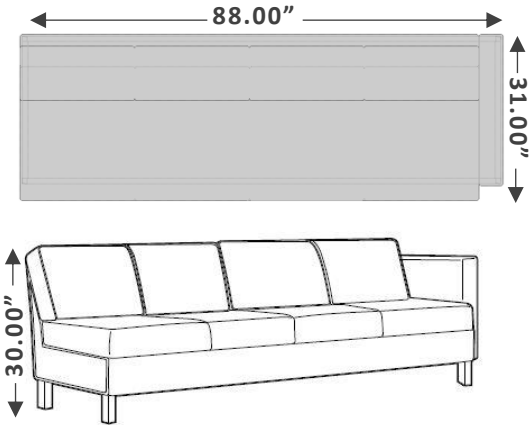

FURNITURE CLEARANCE

BUY RITE
BUSINESS FURNISHINGS

www.buyritebc.com

2024

SOLD

Calypso

Height Adjustable Desk

Dimensions: W60 X D23.75 X H28.5/46.5 IN.

BRL

60" / 66" L-Shaped

Dimensions: W66 X D60 X H29 IN.

Dimensions: W66 X D66 X H29 IN.

Finish: Laminate Grey or White Laminate

\$420

Clearance Price With Return 30"

\$430

Height Adjustable
Green/Blue/Orange
2 different heights available

Extended Height: \$95
Short: \$79

99911

Classroom Chairs
Black seat
\$380 Regular
\$89 Clearance

Sold in Sets of 2

59522

Steel stools
Black
\$305 Regular
\$150 Clearance
Sold in Sets of 4

OTTOMAN

CITI Square Ottoman
 Dimensions: W22 X D22 X H17 IN.
 Finish: Bronze Genuine and mock leather combination, Silver Legs

\$269 Clearance Price

Check Online: [CLICK HERE](#)

LOUNGE SEATING

CITI Square lounge seating with right arm
 Dimensions: W88 x D31 x H30 IN
 Finish: Vitality Hot Spring(VY37) seat + back, Aristo Nirvana (AO28) frame + arms