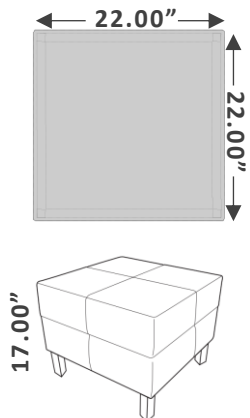

\$2,040

Full Set Regular Price: \$2,400

BRL

66" Bullet Top Desk

Dimensions: W66 X D72 X H29 IN.

Finish: Laminate Grey or White Laminate, Black Metal

\$440

Clearance Price

BRL

60" / 66" L-Shaped

Dimensions: W66 X D60 X H29 IN.

Dimensions: W66 X D66 X H29 IN.

Finish: Laminate Grey or White Laminate

\$420

Clearance Price With Return 30"

\$430

Height Adjustable
Green/Blue/Orange
2 different heights available

Extended Height: \$95
Short: \$79

99911

Classroom Chairs
Black seat
\$380 Regular
\$89 Clearance

Sold in Sets of 2

59522

Steel stools
Black
\$305 Regular
\$150 Clearance
Sold in Sets of 4