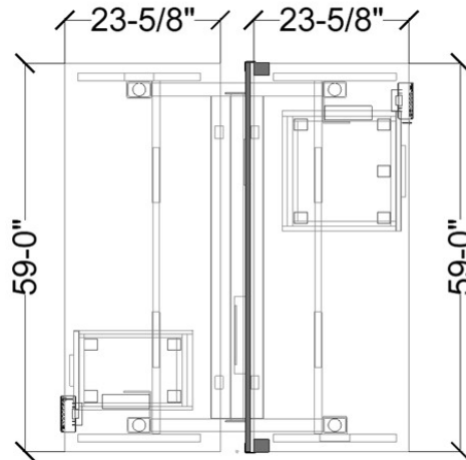

\$2,940

Clearance Price
 Regular Price: \$3400

AGILE

Electric Back-to-Back Height Adjustable Desk, with 2 Pedestals
 Dimensions: W60 x D24.
 Finish: White Laminate, Black Metal, Felt Grey or Blue Screen

\$2,599