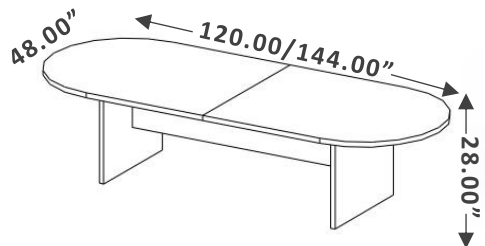

\$5755

Clearance Price
Regular Price: \$11,510

Boardroom and Occasional Tables

www.buyritebc.com

2024

BRIDGES SERIES

Bridges boardroom/meeting table.
 Dimensions: W66 X D50.5 X H30 IN.
 Finish: Walnut Heights laminate Top,
 Designer White base.

\$995

Clearance Price

Check Online: [CLICK HERE](#)

BRL SERIES

Racetrack top conference table
 Dimensions: W72/120/144 x D36/48 x H28 IN
 Finish: White and grey laminate

\$349

Clearance Price for 72"W

\$750