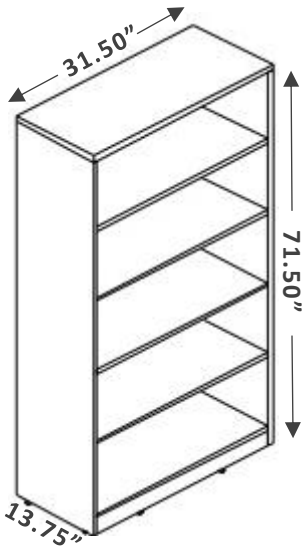

## VERTICAL FILE

2-Drawer Letter with Vertical File  
Dimensions: W15.15 X D25 X H29 IN.  
Finish: Designer White Metal

**\$270**

Clearance Price

Check Online: [CLICK HERE](#)

# BRL

Bookcase  
Dimensions: W31.5 X D1.75 X H71 IN.  
Finish: Laminate Grey

**\$185**

Clearance Price

Check Online: [CLICK HERE](#)

# INNOVATIONS

Bookcase  
Dimensions: W31.5 X D13.75 X H71.5 IN.  
Finish: Winter Wood Laminate

**\$229**

Clearance Price

Check Online: [CLICK HERE](#)

# IONIC

Bookcase

Dimensions: W30 X D12 X H48 IN.

Finish: Laminate White Chocolate and Absolute Acajou

\$175

Clearance Price

Check Online: [CLICK HERE](#)