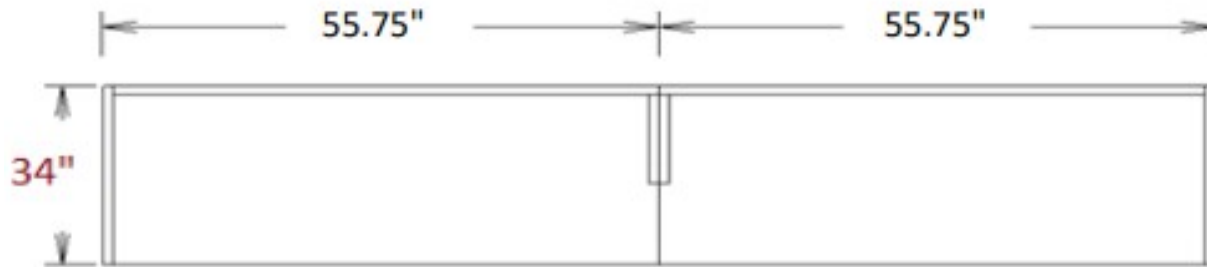

Workscape L Shape Desk with Storage and Cushion