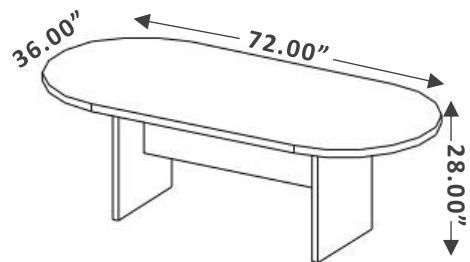

## BRIDGES SERIES

Bridges boardroom/meeting table.  
Dimensions: W66 X D50.5 X H30 IN.  
Finish: Walnut Heights laminate Top,  
Designer White base.

**\$995**

Clearance Price

Check Online: [CLICK HERE](#)