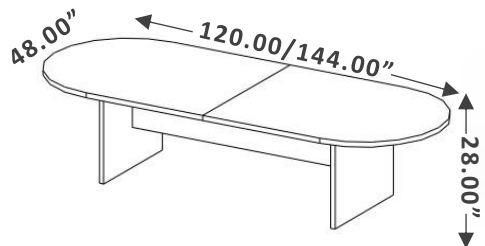

## BRIDGES SERIES

Bridges boardroom/meeting table.  
Dimensions: W66 X D50.5 X H30 IN.  
Finish: Walnut Heights laminate Top,  
Designer White base.

**\$995**

Clearance Price

Check Online: [CLICK HERE](#)