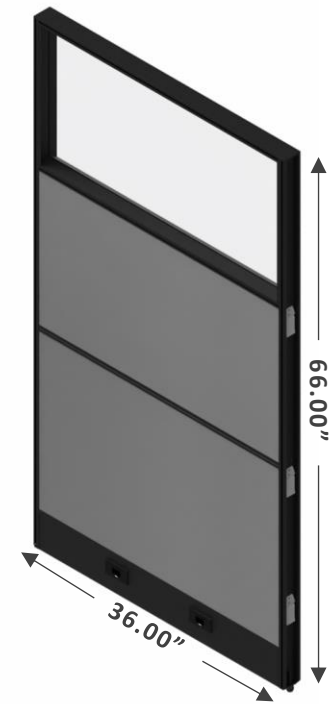

Framework Glazed

Freestanding modular panel system with glazed panel.
Panels sold per piece and can be configured; pricing does not include trims and connectors – to be ordered separately.
Finish: Woven Grey Fabric and Charcoal Grey edge/trim

$235

Clearance Price for W24"

$300

Clearance Price for W36"