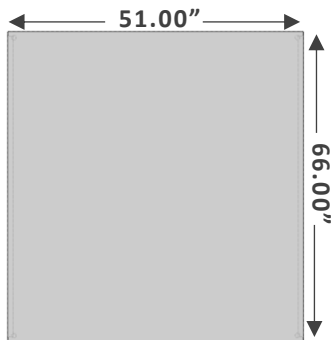

BRIDGES SERIES

Bridges boardroom/meeting table.
Dimensions: W66 X D50.5 X H30 IN.
Finish: Walnut Heights laminate Top,
Designer White base.

$995

Clearance Price

Check Online: [CLICK HERE](#)