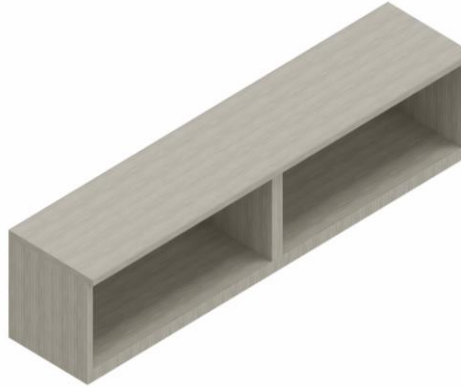

LICENCE SERIES

Overhead open storage
Noce Grigio laminate
Dimensions: W66/72 x
D16 x H16.75

Clearance Price (W66):
$279
Clearance Price (W72):
$289

Check Online: [CLICK HERE](#)