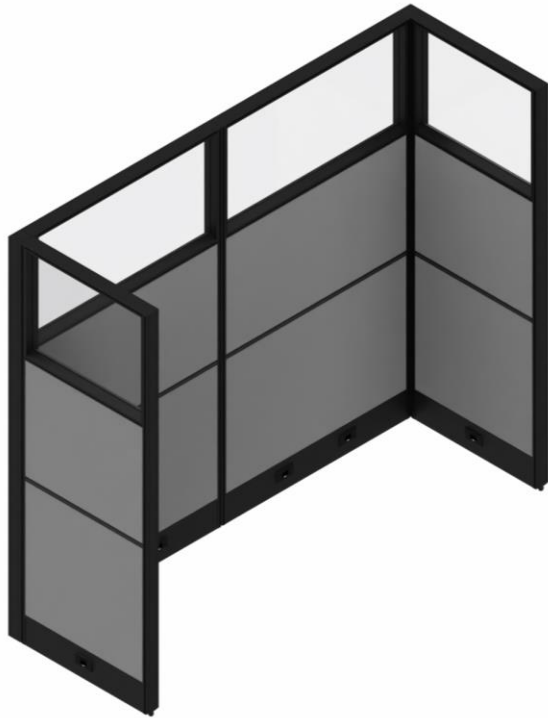

Framework Glazed

Freestanding modular panel system with glazed panel.
Panels sold per piece and can be configured; pricing does not include trims and connectors – to be ordered separately.
Finish: Woven Grey Fabric and Charcoal Grey edge/trim

$235

Clearance Price for W24"

$300

Clearance Price for W36"