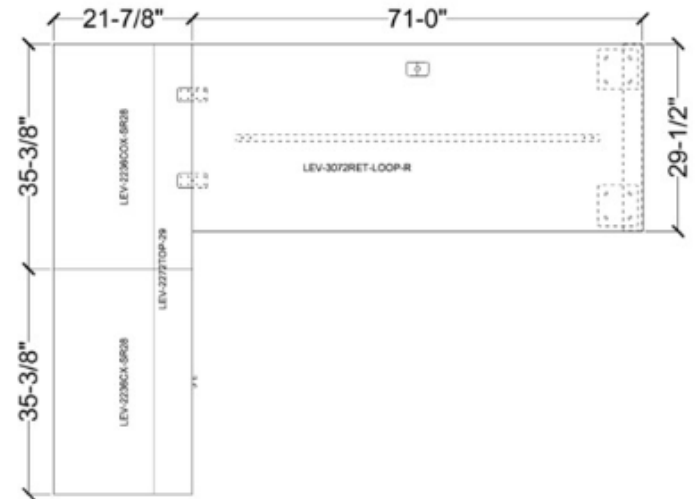

## ATHENA

Height Adjustable Desk  
Dimensions: W66 X D24 X H29 IN.  
Finish: Desk, Pure White W/ Black Legs

**\$910**

Clearance Price  
Regular Price: \$1,250

## LEVELS

Underdesk Credenza/Storage  
Dimensions: W66 X D21 X H22 IN.  
Finish: Return Storage, Driftwood Grey Base, Grey Top, Black Handles

**\$1178**

Clearance Price  
Regular Price: \$1,385

**\$2,088** Full Set

# LEVELS

L-shape Desk With Loop Leg and Two Storage Units.  
 Finishes: Winter Wood Laminate  
 Dimensions: Desk 72x30, Return 72x22, Hutch 72

DESK & WORKSTATION

**\$995** Full Set Discounted Price  
 Regular Price: \$1,925

## BRL

60" / 66" L-Shaped

Dimensions: W66 X D60 X H29 IN.

Dimensions: W66 X D66 X H29 IN.

Finish: Laminate Grey or White Laminate

**\$420**

Clearance Price With Return 30"

**\$430**