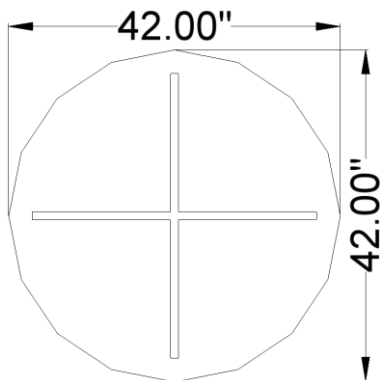

## 900 SERIES

Round Tabletop with standard height square Base.

Dimensions: W42 X D42 X H28 IN.

Finish: Winter Wood laminate, Silver metal

**\$320**

Clearance Price

Check Online: [CLICK HERE](#)

## BRL SERIES

Round table with cross base.

Dimensions: W42 x D42 x H28 IN

Finish: White and grey laminate

**\$150**

Clearance Price

Check Online: [CLICK HERE](#)