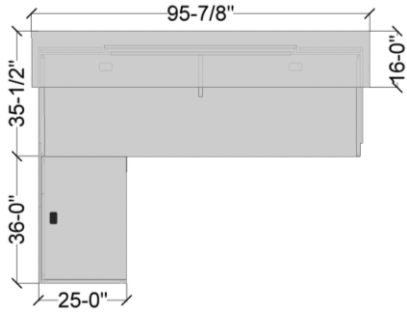

ZIRA SERIES

L-Shape Reception Desk, can be configured left Or right.

Dimensions: W96 X D72 X H43.3 IN.

Finish: Tiger Walnut laminate

$2198 Clearance Price
Regular Price: $2660

Check Online: [CLICK HERE](#)