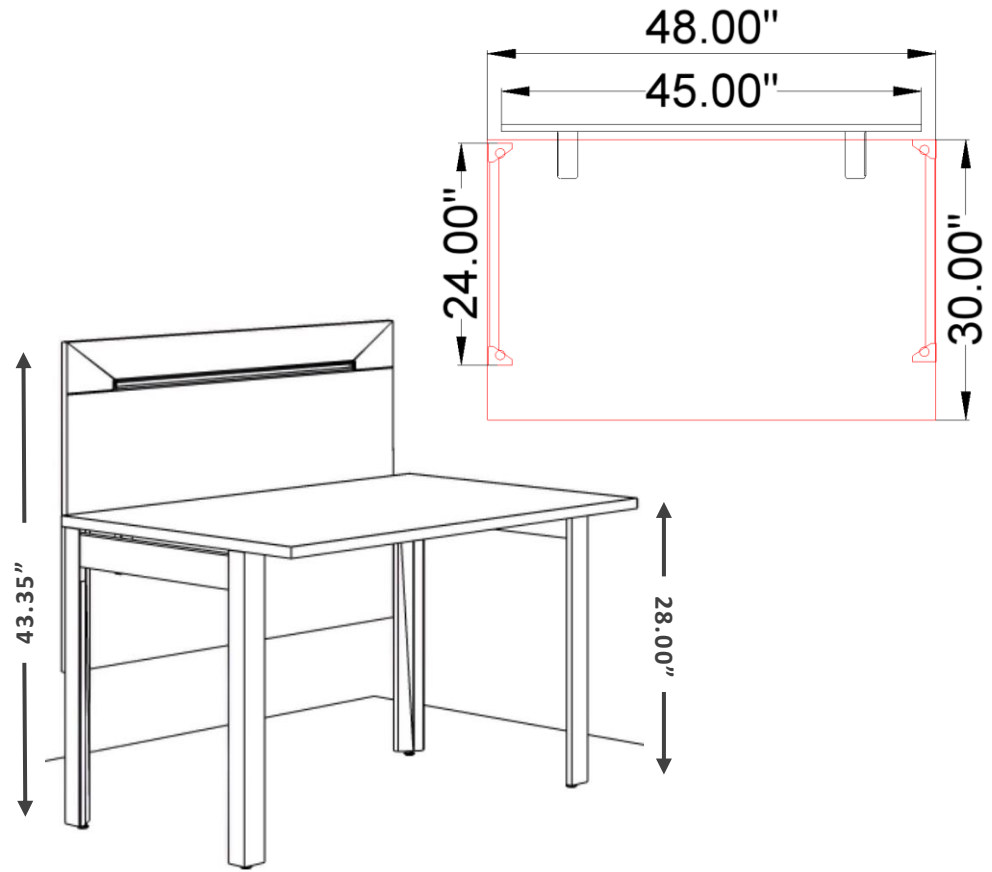

# LEVELS SERIES Table and Storage

BOX/FILE Pedestal  
\$575

Table  
60" W X 24" D  
\$575

Storage credenza  
\$575

Dimensions: W60 x D24 x H/29 IN.  
Desk: Seaside White with Black legs  
Pedestal: Winter Wood with Black Handles  
Storage: Seaside White with Silver Handles  
Note: No Grommet hole on the desk

## BRL

66" Bullet Top Desk

Dimensions: W66 X D72 X H29 IN.

Finish: Laminate Grey or White Laminate, Black Metal

**\$440**

Clearance Price

# Workscape L Shape Desk with Storage and Cushion

Tiered desk with storage module that features a sliding door and a cushion for flexible seating.

Dimensions: W72 x D72 x H22/29 IN.

Finish: Desert Sand Laminate, Black Metal, Burgundy Fabric Cushion

# Bridges Benching Table

Benching Table featuring 24" deep legs, a 6" deep worksurface overhang, and an integrated anodized aluminum accessory rail on the table-mounted divider.

Dimensions: 48"W x 30"D x 28/43.35"H