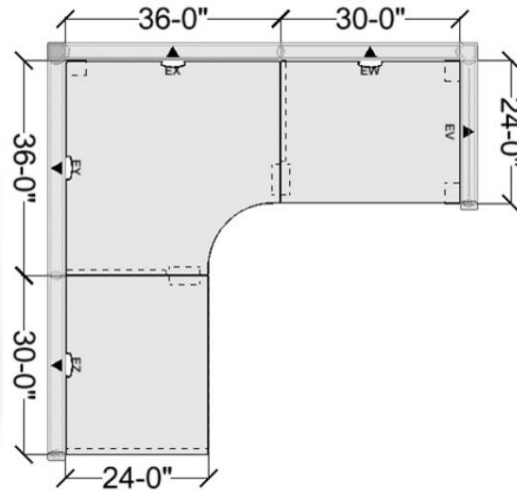

EVOLVE

Worksurface: 2x Straight W30" x D24", 1x Corner Curved W36" x D24", 1x Fabric Glazed Panel, 2x Fabric Acoustic Panel, Twelve Series BBF Mobile Pedestal with Cushion, 2x Open Bottom Panel
Finishes: Asian Night Laminate, Designer White, Streak Zoom Fabric

$2,940

Clearance Price
Regular Price: $3400

AGILE

Electric Back-to-Back Height Adjustable Desk, with 2 Pedestals
Dimensions: W60 x D24.
Finish: White Laminate, Black Metal, Felt Grey or Blue Screen

$2,599

Clearance Price
Regular Price: $3,770