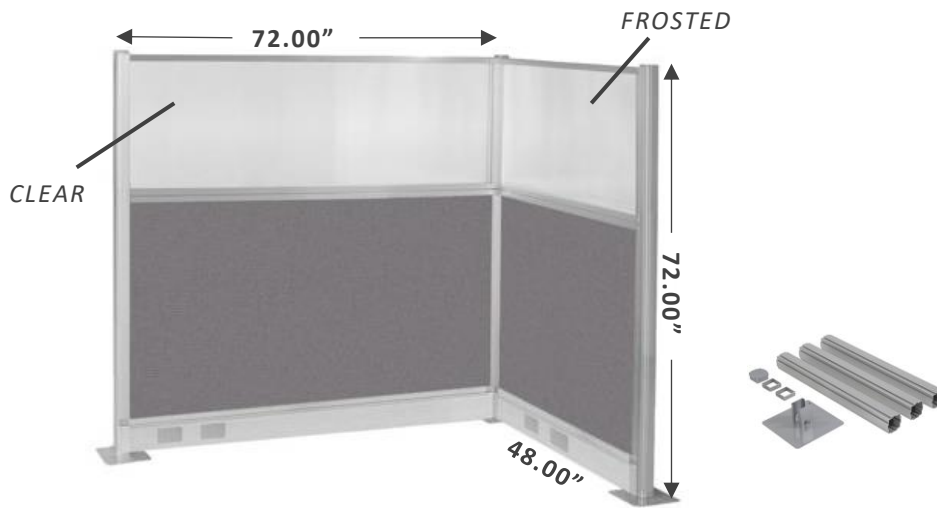

# AGILE

Electric Back-to-Back Height Adjustable Desk, with 2 Pedestals  
 Dimensions: W60 x D24.  
 Finish: White Laminate, Black Metal, Felt Grey or Blue Screen

**\$2,599**

Clearance Price  
 Regular Price: \$3,770

# Framework Glazed

Freestanding modular panel system with glazed panel.  
Panels sold per piece and can be configured; pricing does not include trims and connectors – to be ordered separately.  
Finish: Woven Grey Fabric and Charcoal Grey edge/trim

# VERSARE HUSH

Freestanding panel system.

Dimensions: W72 X D48 X H72 IN.

Finish: Charcoal Grey Fabric, Clear & Frosted poly glass, silver metal edge/trim

**\$1069**

Clearance Price

Check Online: [CLICK HERE](#)