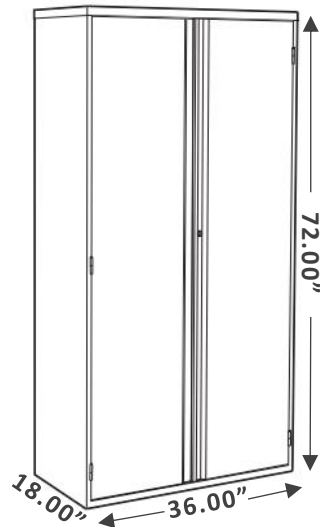

## VERTICAL FILE

2-Drawer Letter with Vertical File  
Dimensions: W15.15 X D25 X H29 IN.  
Finish: Designer White Metal

**\$270**

Clearance Price

Check Online: [CLICK HERE](#)

# INNOVATIONS

Bookcase  
Dimensions: W31.5 X D13.75 X H71.5 IN.  
Finish: Winter Wood Laminate

**\$229**

Clearance Price

Check Online: [CLICK HERE](#)

# IONIC

Bookcase

Dimensions: W30 X D12 X H48 IN.

Finish: Laminate White Chocolate and Absolute Acajou

\$175

Clearance Price

Check Online: [CLICK HERE](#)

# STORAGE CABINET

2-Door Storage Cabinet, 1 fixed shelf and 2 adjustable shelves

Dimensions: W36 X D18 X H72 IN.

Finish: Black Metal

\$229

Clearance Price

Check Online: [CLICK HERE](#)