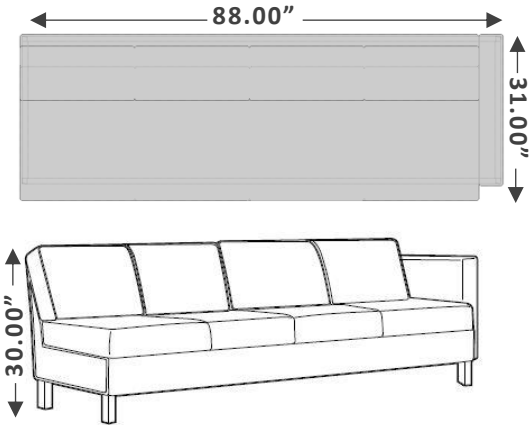

OTTOMAN

CITI Square Ottoman
Dimensions: W22 X D22 X H17 IN.
Finish: Bronze Genuine and mock leather combination, Silver Legs

$269 Clearance Price

Check Online: [CLICK HERE](#)

LOUNGE SEATING

CITI Square lounge seating with right arm
Dimensions: W88 x D31 x H30 IN
Finish: Vitality Hot Spring(VY37) seat + back, Aristo Nirvana (AO28) frame + arms

$1,299 Clearance Price

Check Online: [CLICK HERE](#)