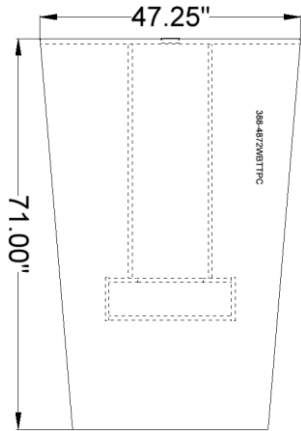

## 900 SERIES

Round Tabletop with standard height square Base.

Dimensions: W42 X D42 X H28 IN.

Finish: Winter Wood laminate, Silver metal

**\$320**

Clearance Price

Check Online: [CLICK HERE](#)

## BRL SERIES

Round table with cross base.

Dimensions: W42 x D42 x H28 IN

Finish: White and grey laminate

**\$150**

Clearance Price

Check Online: [CLICK HERE](#)

# PRESENTATION

Presentation Table  
Dimensions: W72 X D48 X H36 IN.  
Finish: Black Walnut laminate

**\$715**

Clearance Price  
Regular Price: \$840

# STOOL

Factor Drafting Stool  
Dimensions: W26.5 x D23.5 x H49 IN.  
Finish: Black mesh back, Grey fabric seat

**\$460**

Clearance Price  
Regular Price: \$540

**\$1175** Full Set