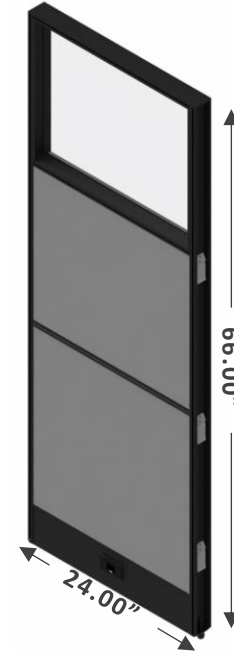

Framework Glazed

Freestanding modular panel system with glazed panel.
Panels sold per piece and can be configured; pricing does not include trims and connectors – to be ordered separately.
Finish: Woven Grey Fabric and Charcoal Grey edge/trim

$235

Clearance Price for W24"

$300

Clearance Price for W36"