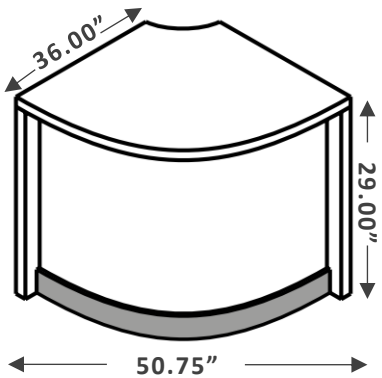

## ZIRA SERIES

L-Shape Reception Desk, can be configured left Or right.

Dimensions: W96 X D72 X H43.3 IN.

Finish: Tiger Walnut laminate

**\$2198** Clearance Price  
Regular Price: \$2660

Check Online: [CLICK HERE](#)