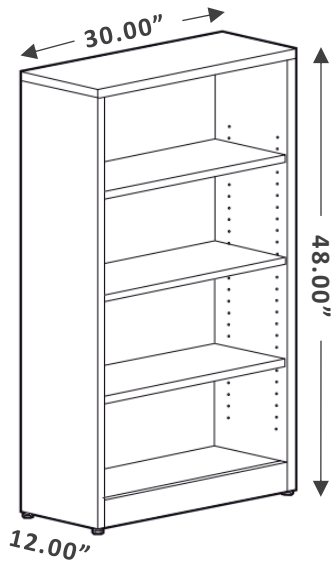

# BRL

Bookcase  
Dimensions: W31.5 X D1.75 X H71 IN.  
Finish: Laminate Grey

**\$185**

Clearance Price

Check Online: [CLICK HERE](#)

# INNOVATIONS

Bookcase  
Dimensions: W31.5 X D13.75 X H71.5 IN.  
Finish: Winter Wood Laminate

**\$229**

Clearance Price

Check Online: [CLICK HERE](#)

# IONIC

Bookcase

Dimensions: W30 X D12 X H48 IN.

Finish: Laminate White Chocolate and Absolute Acajou

\$175

Clearance Price

Check Online: [CLICK HERE](#)

# STORAGE CABINET

2-Door Storage Cabinet, 1 fixed shelf and 2 adjustable shelves

Dimensions: W36 X D18 X H72 IN.

Finish: Black Metal

\$229

Clearance Price

Check Online: [CLICK HERE](#)