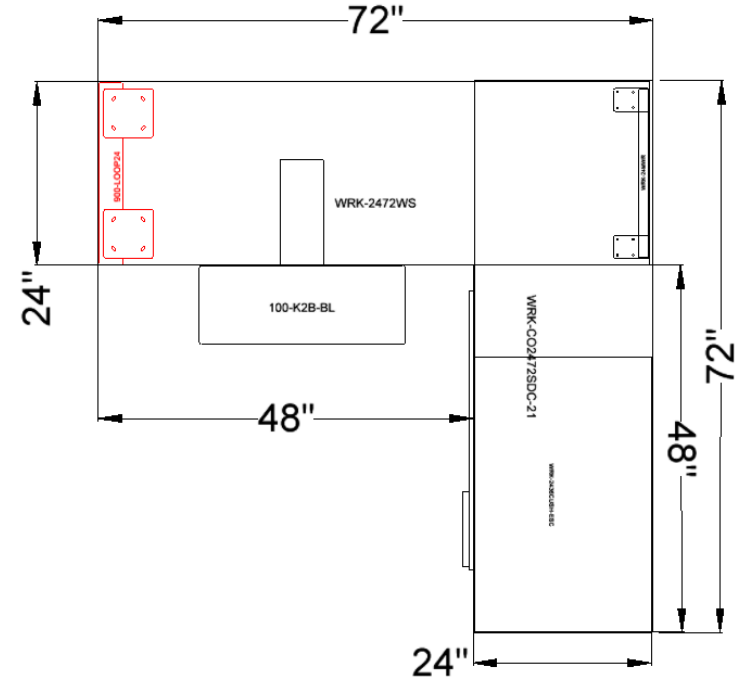

# LEVELS

L-shape Desk With Loop Leg and Two Storage Units.  
 Finishes: Winter Wood Laminate  
 Dimensions: Desk 72x30, Return 72x22, Hutch 72

DESK & WORKSTATION

**\$995** Full Set Discounted Price  
 Regular Price: \$1,925

# INNOVATIONS Desk package

72" x 72" L-Shape desk with loop legs. Includes mobile 'Box-Box-File' pedestal drawers and articulation Keyboard Tray.

Finishes: Sugar Maple Laminate, Silver Legs

**\$799**

Clearance Price  
Regular Price: \$1,250

# Workscape L Shape Desk with Storage and Cushion

Tiered desk with storage module that features a sliding door and a cushion for flexible seating.  
Dimensions: W72 x D72 x H22/29 IN.  
Finish: Desert Sand Laminate, Black Metal, Burgundy Fabric Cushion  
Note: No Grommet hole on the desk

# LEVELS SERIES Table and Storage

BOX/FILE Pedestal  
\$575

Table  
60" W X 24" D  
\$575

Storage credenza  
\$575

Dimensions: W60 x D24 x H/29 IN.  
Desk: Seaside White with Black legs  
Pedestal: Winter Wood with Black Handles  
Storage: Seaside White with Silver Handles  
Note: No Grommet hole on the desk