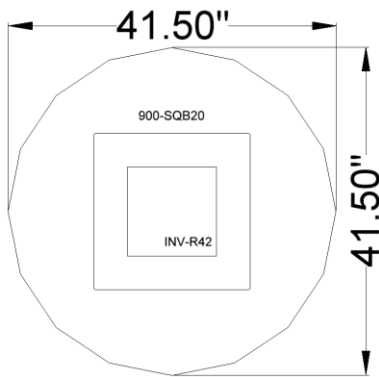

900 SERIES

Round Tabletop with standard height square Base.

Dimensions: W42 X D42 X H28 IN.

Finish: Winter Wood laminate, Silver metal

$320

Clearance Price

Check Online: [CLICK HERE](#)