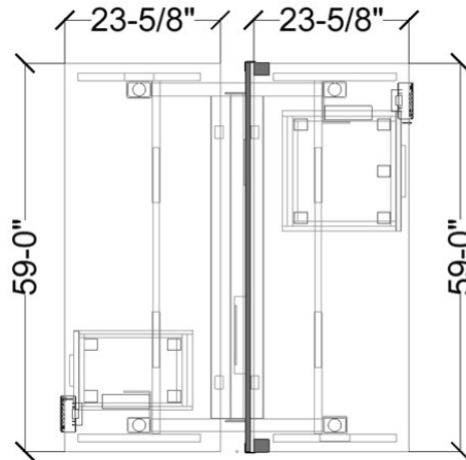

EVOLVE

Worksurface: 2x Straight W30" x D24", 1x Corner Curved W36" x D24", 1x Fabric Glazed Panel, 2x Fabric Acoustic Panel, Twelve Series BBF Mobile Pedestal with Cushion, 2x Open Bottom Panel
Finishes: Asian Night Laminate, Designer White, Streak Zoom Fabric

$2,940

Clearance Price
Regular Price: $3400