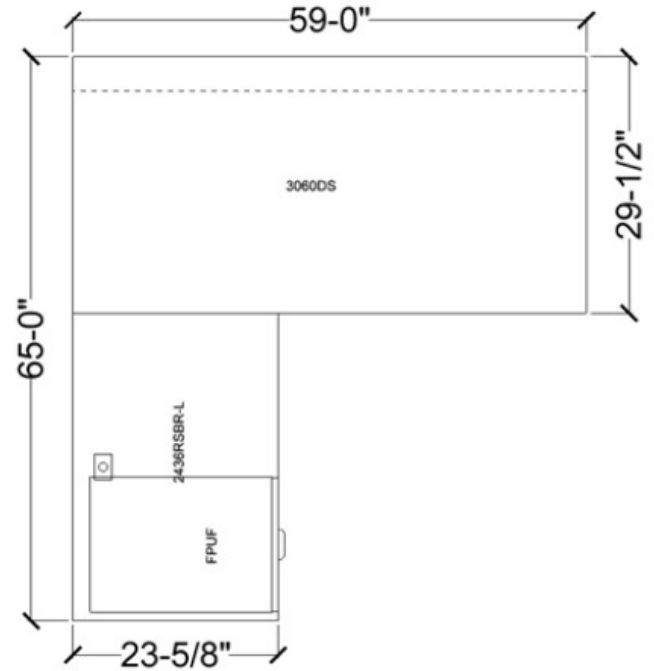

## ATHENA

Height Adjustable Desk  
Dimensions: W66 X D24 X H29 IN.  
Finish: Desk, Pure White W/ Black Legs

**\$910**

Clearance Price  
Regular Price: \$1,250

## LEVELS

Underdesk Credenza/Storage  
Dimensions: W66 X D21 X H22 IN.  
Finish: Return Storage, Driftwood Grey Base, Grey Top, Black Handles

**\$1178**

Clearance Price  
Regular Price: \$1,385

**\$2,088** Full Set

# LEVELS

L-shape Desk With Loop Leg and Two Storage Units.  
 Finishes: Winter Wood Laminate  
 Dimensions: Desk 72x30, Return 72x22, Hutch 72

DESK & WORKSTATION

**\$995** Full Set Discounted Price  
 Regular Price: \$1,925

## BRL

66" Bullet Top Desk

Dimensions: W66 X D72 X H29 IN.

Finish: Laminate Grey or White Laminate, Black Metal

**\$440**

Clearance Price