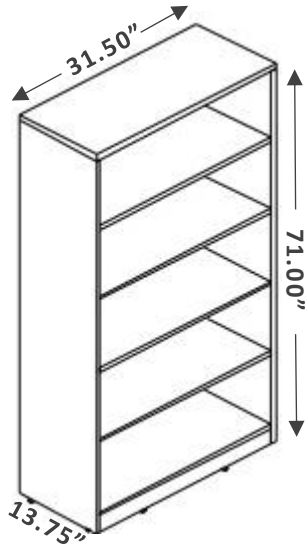

## VERTICAL FILE

2-Drawer Letter with Vertical File  
Dimensions: W15.15 X D25 X H29 IN.  
Finish: Designer White Metal

**\$270**

Clearance Price

Check Online: [CLICK HERE](#)

## 1900 SERIES

3-Drawer Lateral Filing Cabinet

Dimensions: W36 X D19.25 X H30.06 IN.

Finish: Black Metal

**\$685**

Clearance Price

Check Online: [CLICK HERE](#)

# BRL

Bookcase  
Dimensions: W31.5 X D1.75 X H71 IN.  
Finish: Laminate Grey

**\$185**

Clearance Price

Check Online: [CLICK HERE](#)

# INNOVATIONS

Bookcase  
Dimensions: W31.5 X D13.75 X H71.5 IN.  
Finish: Winter Wood Laminate

**\$229**

Clearance Price

Check Online: [CLICK HERE](#)