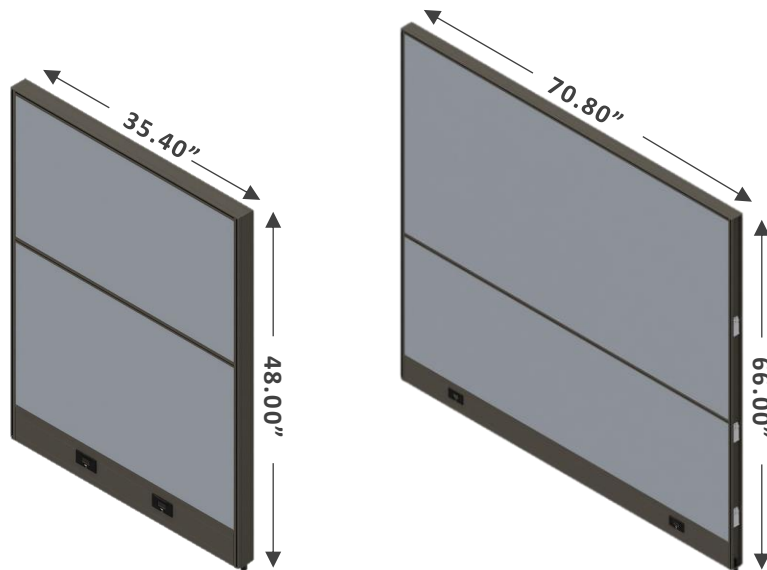

# VERSARE HUSH

Freestanding panel system.

Dimensions: W72 X D48 X H72 IN.

Finish: Charcoal Grey Fabric, Clear & Frosted poly glass, silver metal edge/trim

**\$1069**

Clearance Price

Check Online: [CLICK HERE](#)

# FRAMEWORK

Panel Modules

Dimension: W70.8 x D2.36 x H66 IN

Dimensions: W35.4 x D2.36 x H48 IN

Finish: Woven Grey Fabric, Charcoal Grey edge/trim

**\$530**

Clearance Price for W70.8"

**\$235**