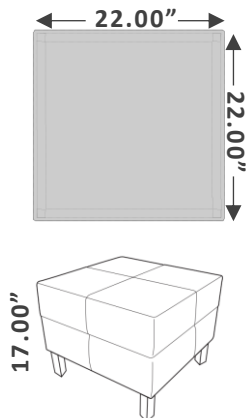

OTTOMAN

CITI Square Ottoman
Dimensions: W22 X D22 X H17 IN.
Finish: Bronze Genuine and mock leather combination, Silver Legs

$269 Clearance Price

Check Online: [CLICK HERE](#)