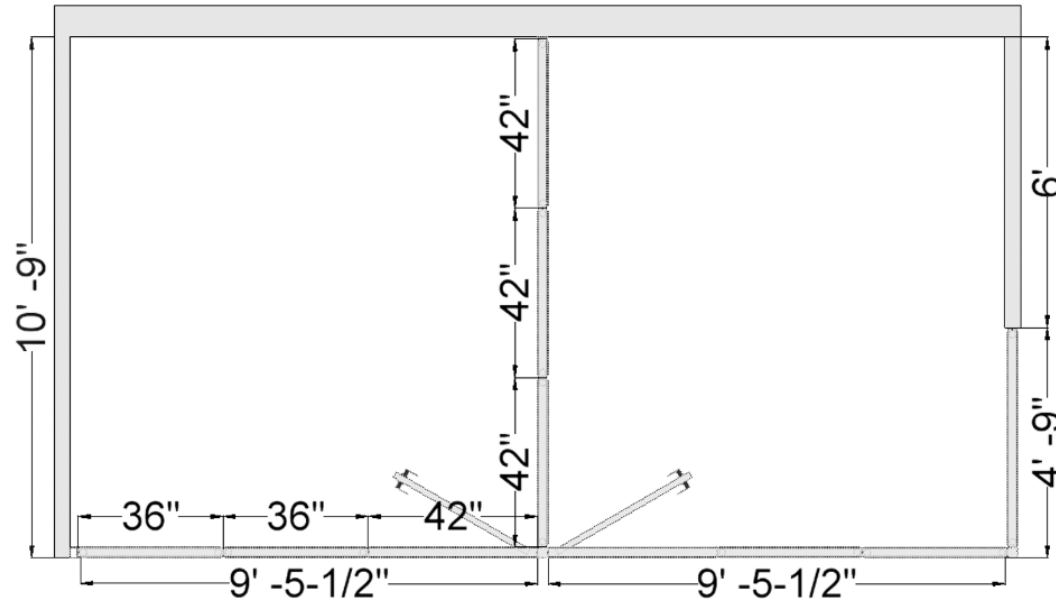

Boulevard

Dividing wall panels

Wall - To - Wall layout with 2 doors

Dimensions: Below as per layout

Finishes: **Fabric Anchorage Cloud AN64** , **Frame Designer White DWT**, **Laminate Designer White DWT**

Reconfigure is possible with new panels

Please reach out to a sales rep if you need assistance with this.

$5755

Clearance Price
Regular Price: $11,510