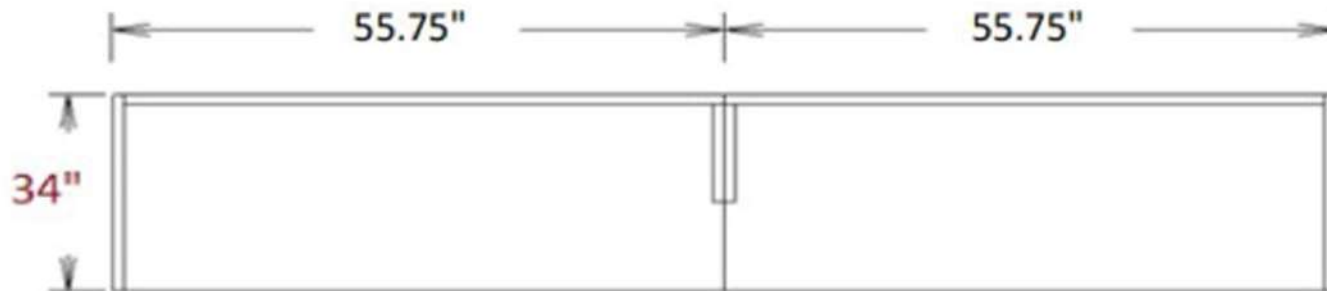

112" X 20" CUSTOM DESK SHELL (2-PIECE)