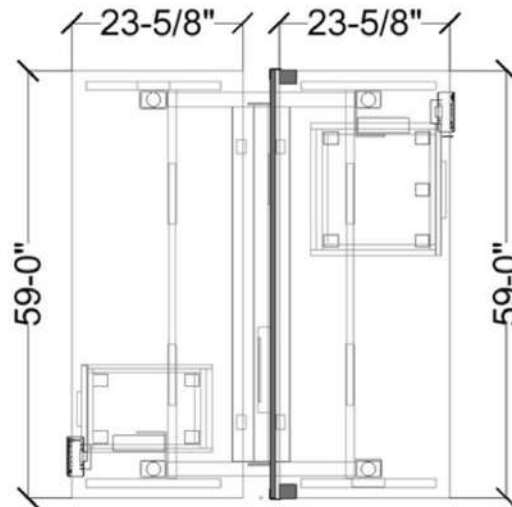

\$995

Clearance Price

Check Online: [CLICK HERE](#)

Storage

www.buyritebc.com

2024

VERTICAL FILE

2-Drawer Letter with Vertical File
Dimensions: W15.15 X D25 X H29 IN.
Finish: Designer White Metal

\$2,450

Clearance Price
 Regular Price: \$3400

AGILE

Electric Back-to-Back Height Adjustable Desk, with 2 Pedestals
 Dimensions: W60 x D24.
 Finish: White Laminate, Black Metal, Felt Grey or Blue Screen

\$2,599