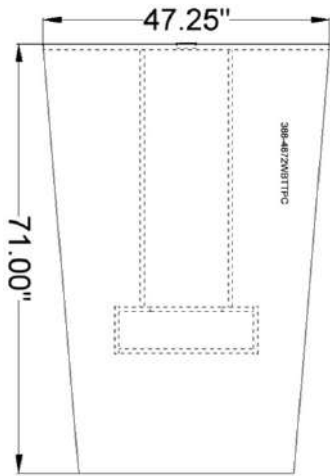

BRIDGES SERIES

Bridges boardroom/meeting table.
Dimensions: W66 X D50.5 X H30 IN.
Finish: Walnut Heights laminate Top,
Designer White base.

\$899

Clearance Price

Check Online: [CLICK HERE](#)

BRL SERIES

Racetrack top conference table
Dimensions: W72/120/144 x D36/48 x H28 IN
Finish: White and grey laminate

Round Tabletop with standard height square Base.

Dimensions: W42 X D42 X H28 IN.

Finish: Winter Wood laminate, Silver metal

\$320

Clearance Price

Check Online: [CLICK HERE](#)

BRL SERIES

Round table with cross base.

Dimensions: W42 x D42 x H28 IN

Finish: White and grey laminate

\$150

Clearance Price

Check Online: [CLICK HERE](#)

PRESENTATION

Presentation Table

Dimensions: W72 X D48 X H36 IN.

Finish: Black Walnut laminate

\$715

Clearance Price

Regular Price: \$840

STOOL

Factor Drafting Stool

Dimensions: W26.5 x D23.5 x H49 IN.

Finish: Black mesh back, Grey fabric seat