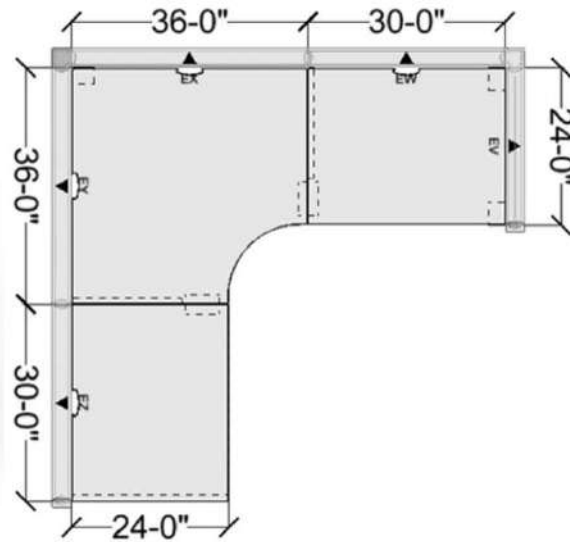

EVOLVE

Worksurface: 2x Straight W30" x D24", 1x Corner Curved W36" x D24", 1x Fabric Glazed Panel, 2x Fabric Acoustic Panel, Twelve Series BBF Mobile Pedestal with Cushion, 2x Open Bottom Panel
Finishes: Asian Night Laminate, Designer White, Streak Zoom Fabric

$2,450

Clearance Price
Regular Price: $3400

AGILE

Electric Back-to-Back Height Adjustable Desk, with 2 Pedestals
Dimensions: W60 x D24.
Finish: White Laminate, Black Metal, Felt Grey or Blue Screen

$2,599

Clearance Price
Regular Price: $3,770