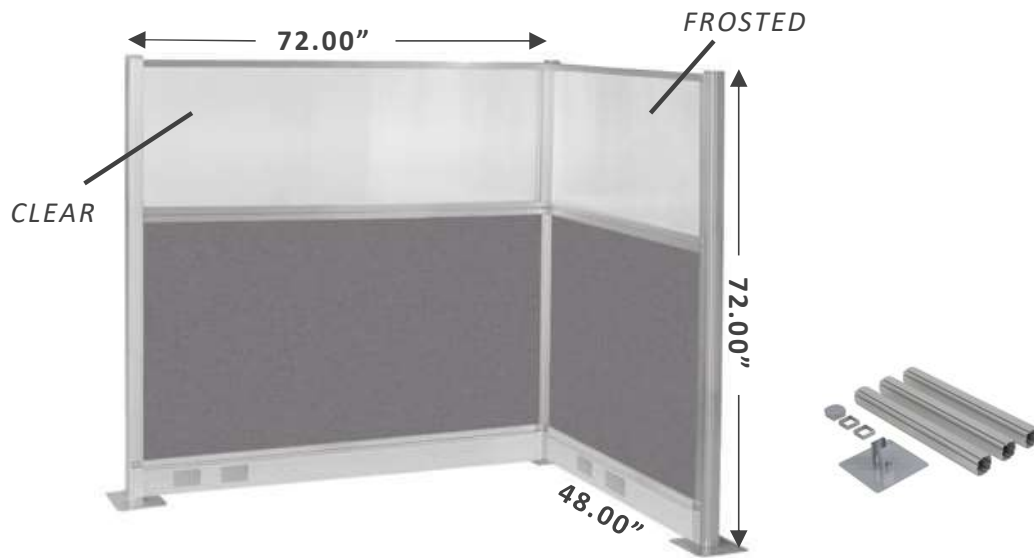

\$2,450

Clearance Price
 Regular Price: \$3400

AGILE

Electric Back-to-Back Height Adjustable Desk, with 2 Pedestals
 Dimensions: W60 x D24.
 Finish: White Laminate, Black Metal, Felt Grey or Blue Screen

\$2,599

Clearance Price
 Regular Price: \$3,770

Framework Glazed

Freestanding modular panel system with glazed panel.
Panels sold per piece and can be configured; pricing does not include trims and connectors – to be ordered separately.
Finish: Woven Grey Fabric and Charcoal Grey edge/trim

\$235

Clearance Price for W24"

\$300

Clearance Price for W36"

VERSARE HUSH

Freestanding panel system.

Dimensions: W72 X D48 X H72 IN.

Finish: Charcoal Grey Fabric, Clear & Frosted poly glass, silver metal edge/trim