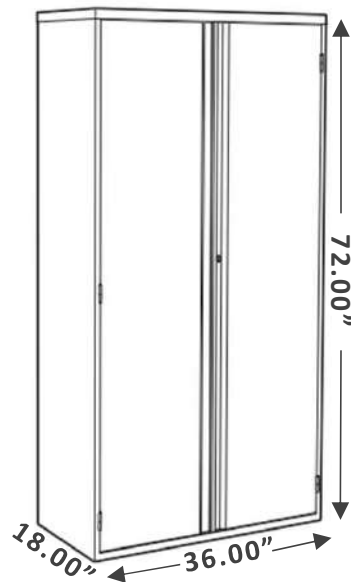

Check Online: [CLICK HERE](#)

For individual components, please contact info@buyritebc.com

LEVELS

L-shape Desk With Loop Leg and Two Storage Units.
 Finishes: Winter Wood Laminate
 Dimensions: Desk 72x30, Return 72x22, Hutch 72

\$185

Clearance Price

Check Online: [CLICK HERE](#)

INNOVATIONS

Bookcase
Dimensions: W31.5 X D13.75 X H71.5 IN.
Finish: Winter Wood Laminate

\$229

Clearance Price

Check Online: [CLICK HERE](#)

IONIC

Bookcase

Dimensions: W30 X D12 X H48 IN.

Finish: Laminate White Chocolate and Absolute Acajou

\$175

Clearance Price

Check Online: [CLICK HERE](#)

STORAGE CABINET

2-Door Storage Cabinet, 1 fixed shelf and 2 adjustable shelves

Dimensions: W36 X D18 X H72 IN.

Finish: Black Metal

\$229

Clearance Price

Check Online: [CLICK HERE](#)

U#112 – 5-Drawer Lateral

Hold Letter, Legal and A4
Metric file sizes
Some damages – drawers
stick
Black Metal