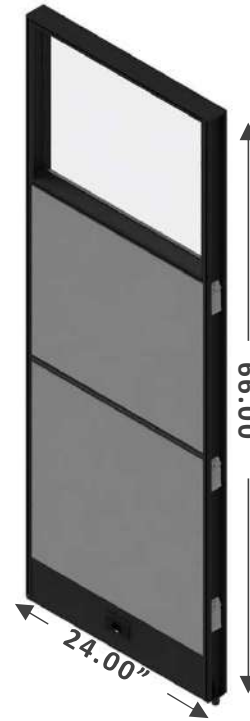

\$2,450

Clearance Price
 Regular Price: \$3400

AGILE

Electric Back-to-Back Height Adjustable Desk, with 2 Pedestals
 Dimensions: W60 x D24.
 Finish: White Laminate, Black Metal, Felt Grey or Blue Screen

\$2,599

Clearance Price
 Regular Price: \$3,770

Framework Glazed

Freestanding modular panel system with glazed panel.
Panels sold per piece and can be configured; pricing does not include trims and connectors – to be ordered separately.
Finish: Woven Grey Fabric and Charcoal Grey edge/trim

\$235

Clearance Price for W24"

\$300

Clearance Price for W36"

VERSARE HUSH

Freestanding panel system.

Dimensions: W72 X D48 X H72 IN.

Finish: Charcoal Grey Fabric, Clear & Frosted poly glass, silver metal edge/trim