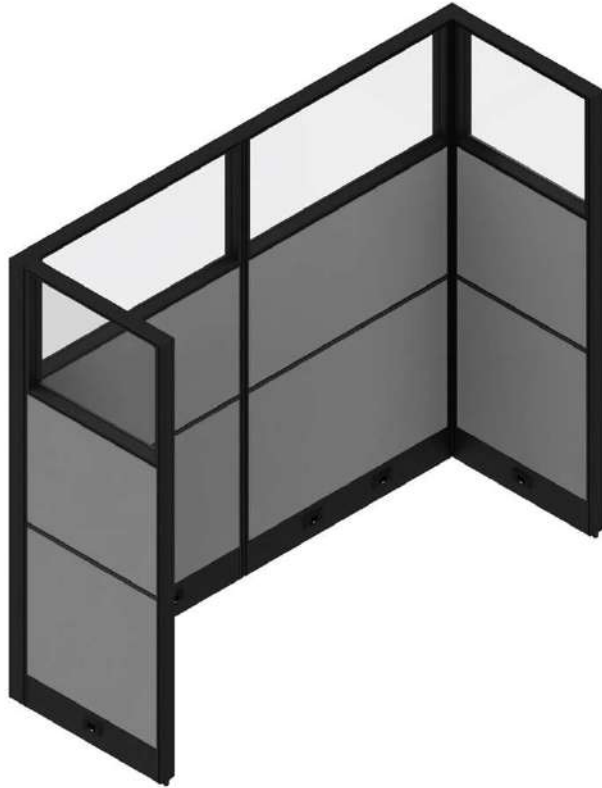

Framework Glazed

Freestanding modular panel system with glazed panel.
Panels sold per piece and can be configured; pricing does not include trims and connectors – to be ordered separately.
Finish: Woven Grey Fabric and Charcoal Grey edge/trim

$235

Clearance Price for W24"

$300

Clearance Price for W36"