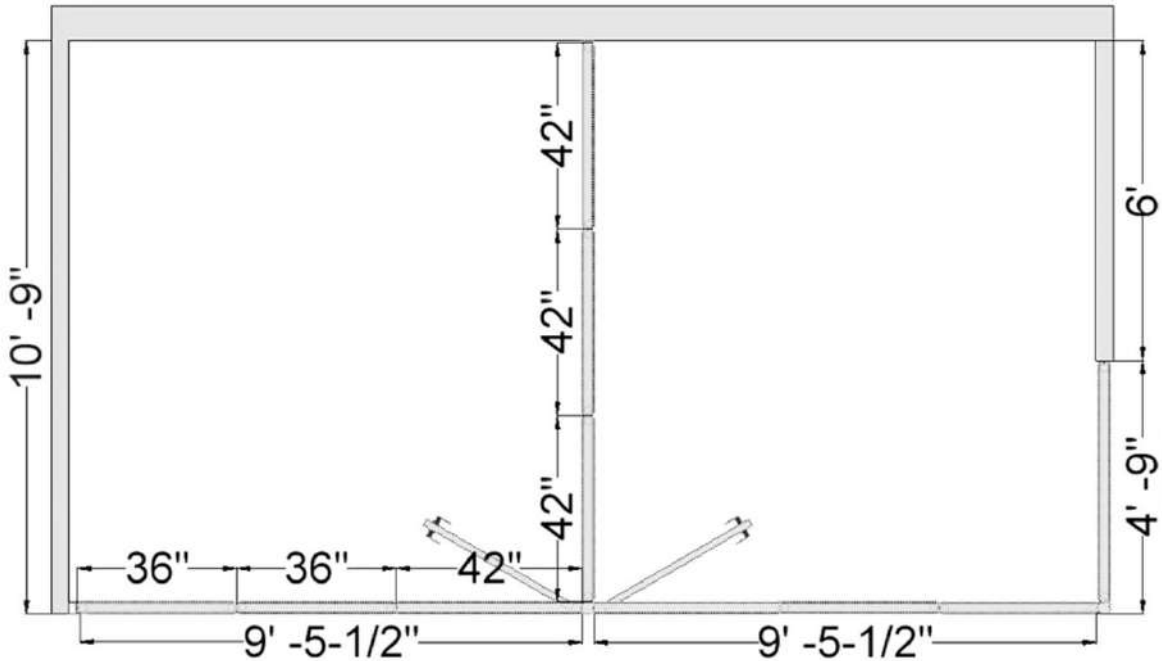

Boulevard

Dividing wall panels
Wall - To - Wall layout with 2 doors
Dimensions: Below as per layout
Finishes: Fabric Anchorage Cloud AN64 , Frame Designer White DWT, Laminate Designer White DWT

Reconfigure is possible with new panels
Please reach out to a sales rep if you need assistance with this.

$5755 Clearance Price
Regular Price: $11,510