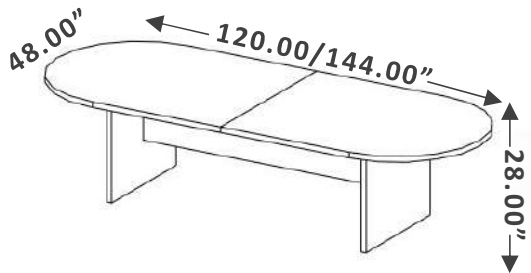

Check Online: [CLICK HERE](#)