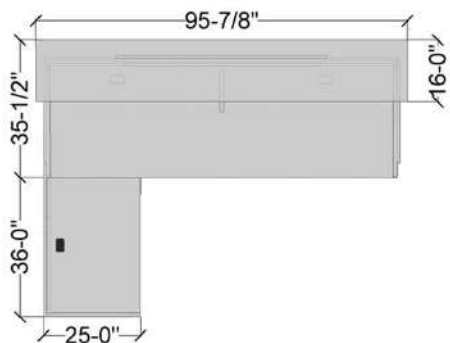

Dimensions: W42 x D42 x H28 IN

Finish: White and grey laminate

\$150

Clearance Price

Check Online: [CLICK HERE](#)

PRESENTATION

Presentation Table

Dimensions: W72 X D48 X H36 IN.

Finish: Black Walnut laminate

\$715

Clearance Price

Regular Price: \$840

STOOL

Factor Drafting Stool

Dimensions: W26.5 x D23.5 x H49 IN.

Finish: Black mesh back, Grey fabric seat

\$460

Clearance Price

Regular Price: \$540

Reception desks

www.buyritebc.com

2024

ZIRA SERIES

L-Shape Reception Desk, can be configured left Or right.

Dimensions: W96 X D72 X H43.3 IN.

Finish: Tiger Walnut laminate

\$1,900 Clearance Price
Regular Price: \$2660

Check Online: [CLICK HERE](#)

ARTOPEX SERIES

Artopex 90° curved Desk

Dimensions: W50.75 x D36 x H29 IN.