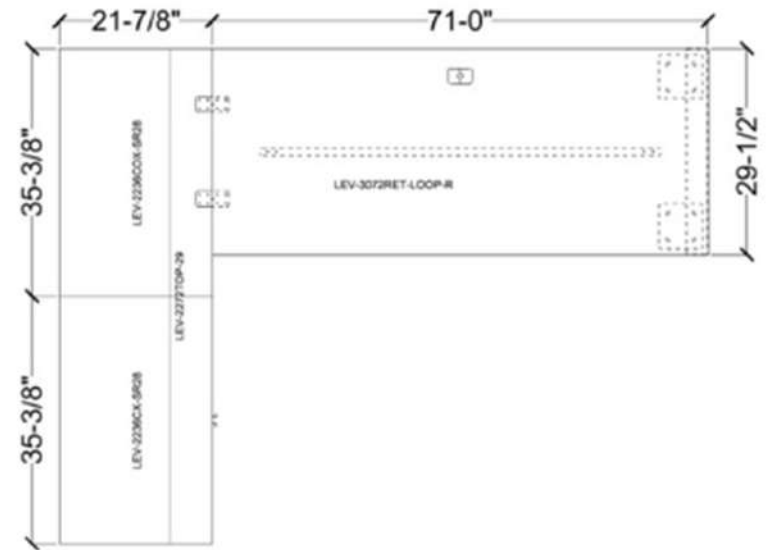

\$260

Clearance Price
Regular Price: \$305

ATHENA

Height Adjustable Desk

Dimensions: W66 X D24 X H29 IN.

Finish: Desk, Pure White W/ Black Legs

SOLD

\$910

Check Online: [CLICK HERE](#)

For individual components, please contact info@buyritebc.com

LEVELS

L-shape Desk With Loop Leg and Two Storage Units.
 Finishes: Winter Wood Laminate
 Dimensions: Desk 72x30, Return 72x22, Hutch 72

Finishes: Sugar Maple Laminate, Silver Legs

\$799

Clearance Price
Regular Price: \$1,250

Workspace L Shape Desk with Storage and Cushion

Tiered desk with storage module that features a sliding door and a cushion for flexible seating.
Dimensions: W72 x D24 x H22/29 IN.
Finish: Desert Sand Laminate, Black Metal, Burgundy Fabric Cushion
Note: No Grommet hole on the desk

BRL

60" / 66" L-Shaped

Dimensions: W66 X D60 X H29 IN.

Dimensions: W66 X D66 X H29 IN.

Finish: Laminate Grey or White Laminate

\$420

Clearance Price With Return 30"

\$430