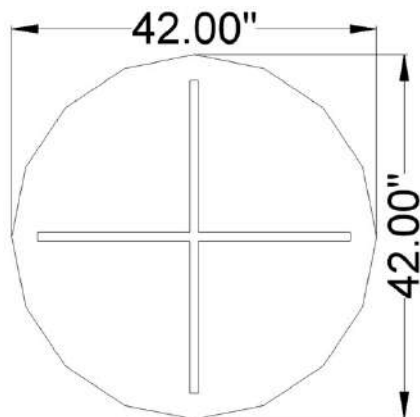

BRIDGES SERIES

Bridges boardroom/meeting table.
Dimensions: W66 X D50.5 X H30 IN.
Finish: Walnut Heights laminate Top,
Designer White base.

\$899

Clearance Price

Check Online: [CLICK HERE](#)

BRL SERIES

Racetrack top conference table
Dimensions: W72/120/144 x D36/48 x H28 IN
Finish: White and grey laminate

Round Tabletop with standard height square Base.

Dimensions: W42 X D42 X H28 IN.

Finish: Winter Wood laminate, Silver metal

\$320

Clearance Price

Check Online: [CLICK HERE](#)

BRL SERIES

Round table with cross base.

Dimensions: W42 x D42 x H28 IN

Finish: White and grey laminate

\$150

Clearance Price

Check Online: [CLICK HERE](#)

PRESENTATION

Presentation Table

Dimensions: W72 X D48 X H36 IN.