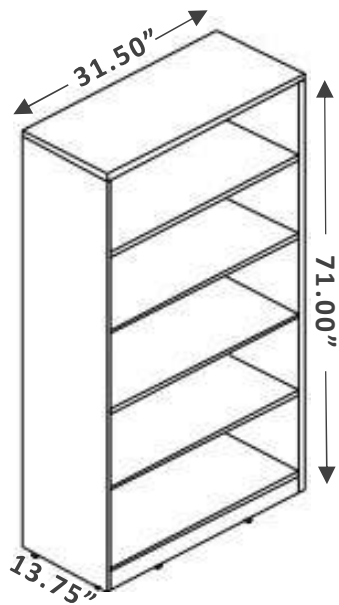

Check Online: [CLICK HERE](#)

For individual components, please contact info@buyritebc.com

LEVELS

L-shape Desk With Loop Leg and Two Storage Units.
 Finishes: Winter Wood Laminate
 Dimensions: Desk 72x30, Return 72x22, Hutch 72

3-Drawer Lateral Filing Cabinet

Dimensions: W36 X D19.25 X H30.06 IN.

Finish: Black Metal

\$685

Clearance Price

Check Online: [CLICK HERE](#)

BRL

Bookcase
Dimensions: W31.5 X D1.75 X H71 IN.
Finish: Laminate Grey

\$185

Clearance Price

Check Online: [CLICK HERE](#)

INNOVATIONS

Bookcase
Dimensions: W31.5 X D13.75 X H71.5 IN.
Finish: Winter Wood Laminate

\$229

Clearance Price

Check Online: [CLICK HERE](#)

IONIC

Bookcase

Dimensions: W30 X D12 X H48 IN.

Finish: Laminate White Chocolate and Absolute Acajou

\$175

Clearance Price

Check Online: [CLICK HERE](#)

STORAGE CABINET