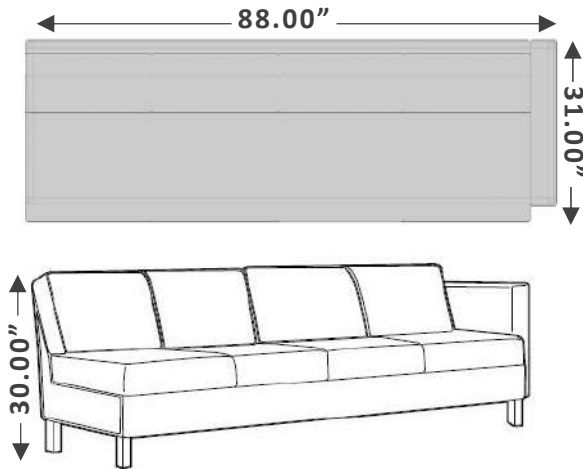

OTTOMAN

CITI Square Ottoman
Dimensions: W22 X D22 X H17 IN.
Finish: Bronze Genuine and mock leather combination, Silver Legs

$269

Clearance Price

Check Online: [CLICK HERE](#)

LOUNGE SEATING

CITI Square lounge seating with right arm
Dimensions: W88 x D31 x H30 IN
Finish: Vitality Hot Spring(VY37) seat + back, Aristo Nirvana (AO28) frame + arms

$995

Clearance Price

Check Online: [CLICK HERE](#)