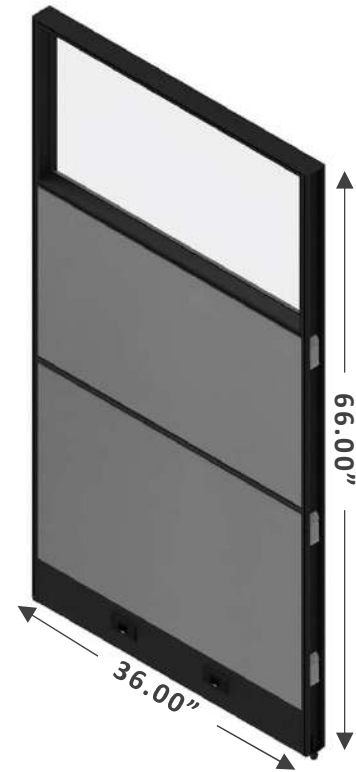

\$2,450

Clearance Price
 Regular Price: \$3400

AGILE

Electric Back-to-Back Height Adjustable Desk, with 2 Pedestals
 Dimensions: W60 x D24.
 Finish: White Laminate, Black Metal, Felt Grey or Blue Screen

\$2,599

Clearance Price
 Regular Price: \$3,770

Framework Glazed

Freestanding modular panel system with glazed panel.
Panels sold per piece and can be configured; pricing does not include trims and connectors – to be ordered separately.
Finish: Woven Grey Fabric and Charcoal Grey edge/trim

\$235

Clearance Price for W24"

\$300

Clearance Price for W36"

VERSARE HUSH

Freestanding panel system.

Dimensions: W72 X D48 X H72 IN.

Finish: Charcoal Grey Fabric, Clear & Frosted poly glass, silver metal edge/trim