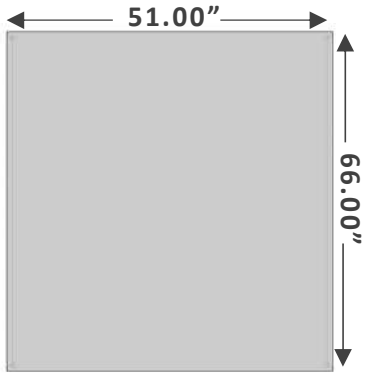

\$235

Clearance Price for W24"

\$300

Clearance Price for W36"

VERSARE HUSH

Freestanding panel system.

Dimensions: W72 X D48 X H72 IN.

Finish: Charcoal Grey Fabric, Clear & Frosted poly glass, silver metal edge/trim

\$995

Clearance Price

Check Online: [CLICK HERE](#)

FRAMEWORK

Panel Modules

Dimension: W70.8 x D2.36 x H66 IN

Dimensions: W35.4 x D2.36 x H48 IN

Finish: Woven Grey Fabric, Charcoal Grey edge/trim

BRIDGES SERIES

Bridges boardroom/meeting table.
Dimensions: W66 X D50.5 X H30 IN.
Finish: Walnut Heights laminate Top,
Designer White base.

\$899

Clearance Price

Check Online: [CLICK HERE](#)

BRL SERIES

Racetrack top conference table
Dimensions: W72/120/144 x D36/48 x H28 IN
Finish: White and grey laminate

Dimensions: W42 x D42 x H28 IN

Finish: White and grey laminate

\$150

Clearance Price

Check Online: [CLICK HERE](#)

PRESENTATION

Presentation Table

Dimensions: W72 X D48 X H36 IN.