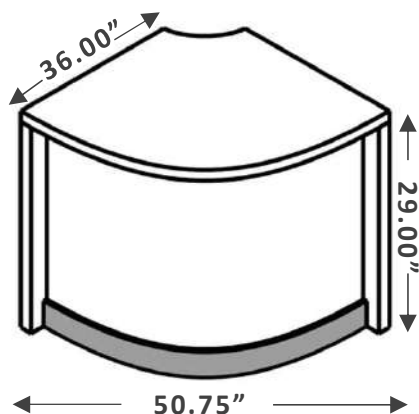

ARTOPEX SERIES

Artopex 90° curved Desk

Dimensions: W50.75 x D36 x H29 IN.

Finish: Ginger Root laminate, Silver Metal

$350 Clearance Price
Regular Price: $1665

Check Online: [CLICK HERE](#)