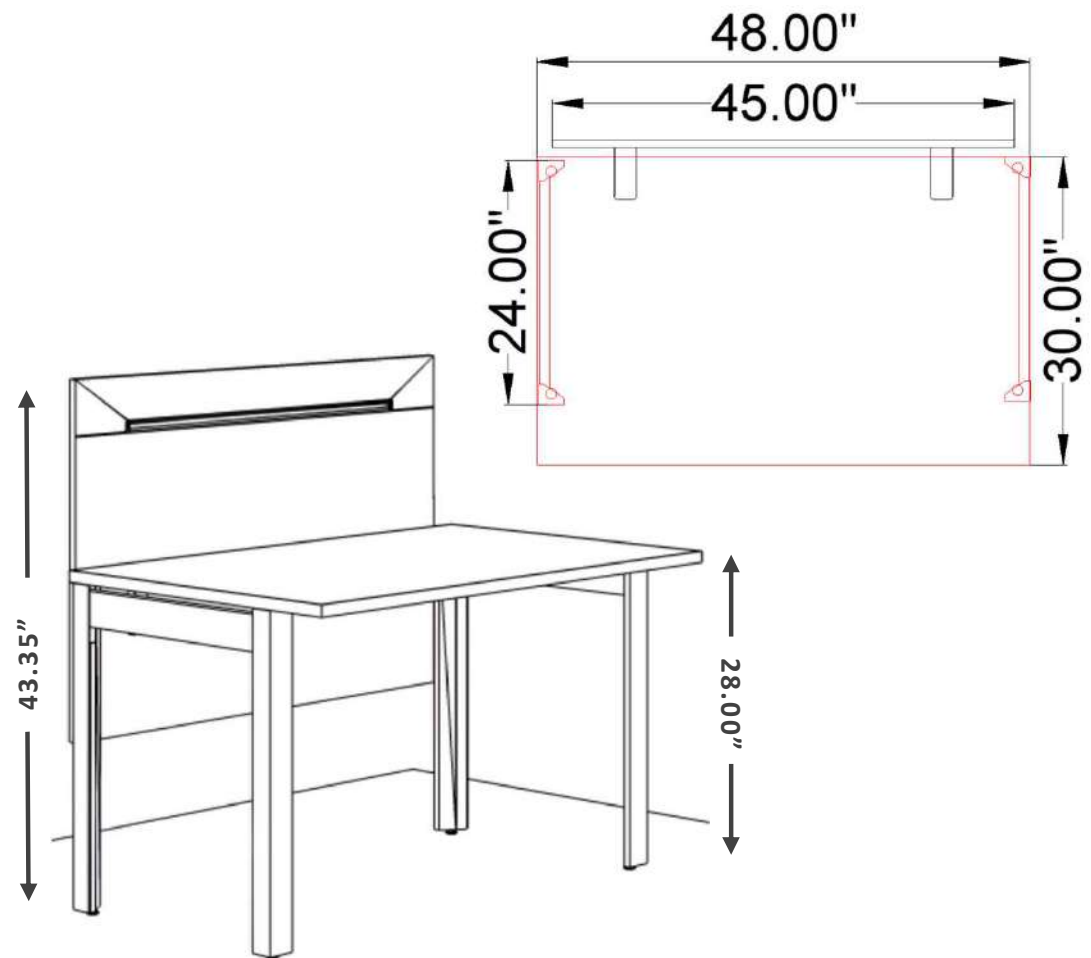

Table

60" W X 24" D

\$340 Clearance Price

Storage credenza

\$995 Clearance Price

Dimensions: W60 x D24 x H/29 IN.
Desk: Seaside White with Black legs
Height Adjustable Wire Management included in price (\$64)
Pedestal: Winter Wood with Black Handles
Storage: Seaside White with Silver Handles
Note: No Grommet hole on the desk

BRL

60" / 66" L-Shaped

Dimensions: W66 X D60 X H29 IN.

Dimensions: W66 X D66 X H29 IN.

Finish: Laminate Grey or White Laminate

\$420

Clearance Price With Return 30"

\$430

Clearance Price With Return 36"

112" X 20" CUSTOM DESK SHELL (2-PIECE)

Custom Licence 20x55.75 Desk Shell, Full Flush Modesty Panel

Finish: White Chocolate Shell

\$519 Clearance Price
Regular Price: \$800

Check Online: [CLICK HERE](#)

For individual components, please contact info@buyritebc.com

Bridges Benching Table

Benching Table featuring 24" deep legs, a 6" deep worksurface overhang, and an integrated anodized aluminum accessory rail on the table-mounted divider.