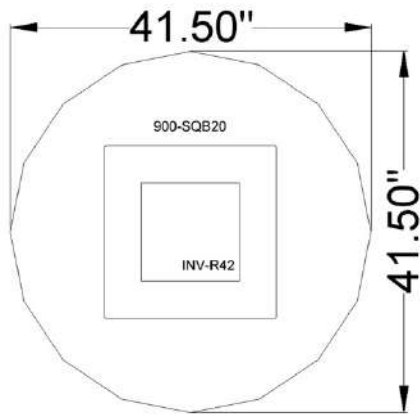

900 SERIES

Round Tabletop with standard height square Base.

Dimensions: W42 X D42 X H28 IN.

Finish: Winter Wood laminate, Silver metal

$320

Clearance Price

Check Online: [CLICK HERE](#)