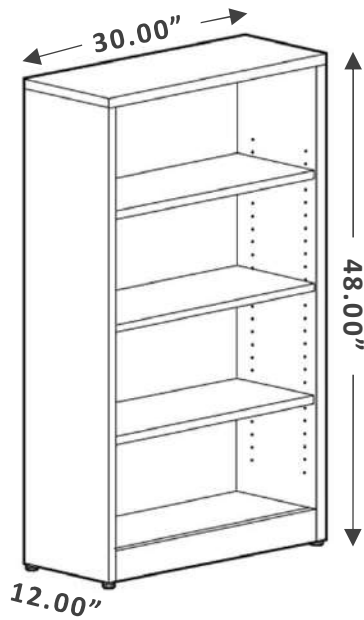

3-Drawer Lateral Filing Cabinet

Dimensions: W36 X D19.25 X H30.06 IN.

Finish: Black Metal

\$685

Clearance Price

Check Online: [CLICK HERE](#)

BRL

Bookcase
Dimensions: W31.5 X D1.75 X H71 IN.
Finish: Laminate Grey

\$185

Clearance Price

Check Online: [CLICK HERE](#)

INNOVATIONS

Bookcase
Dimensions: W31.5 X D13.75 X H71.5 IN.
Finish: Winter Wood Laminate

\$229

Clearance Price

Check Online: [CLICK HERE](#)

IONIC

Bookcase

Dimensions: W30 X D12 X H48 IN.

Finish: Laminate White Chocolate and Absolute Acajou

\$175

Clearance Price

Check Online: [CLICK HERE](#)

STORAGE CABINET

2-Door Storage Cabinet, 1 fixed shelf and 2 adjustable shelves

Dimensions: W36 X D18 X H72 IN.

Finish: Black Metal

\$229

Clearance Price

Check Online: [CLICK HERE](#)

U#112 – 5-Drawer Lateral

Hold Letter, Legal and A4
Metric file sizes
Some damages – drawers
stick
Black Metal