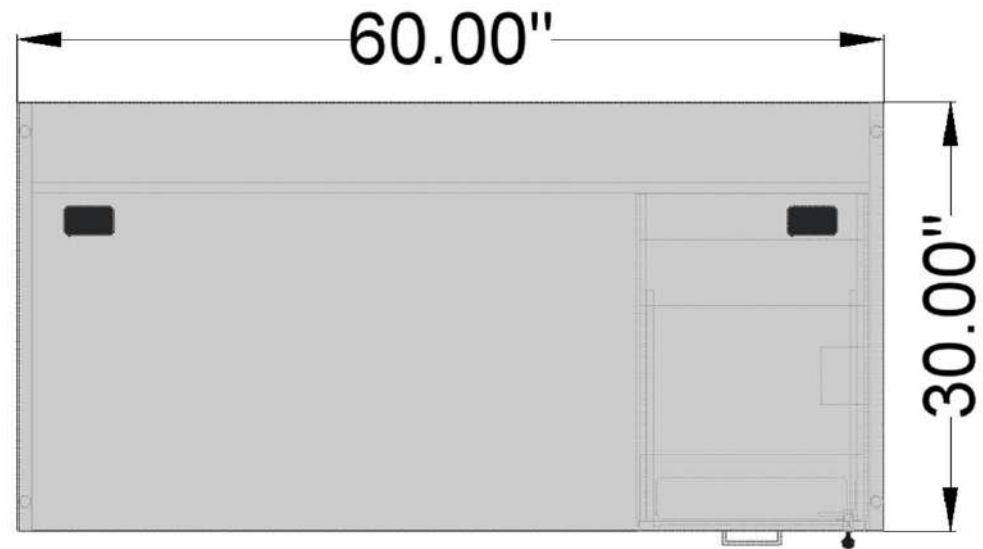

Finishes: Sugar Maple Laminate, Silver Legs

\$799

Clearance Price
Regular Price: \$1,250

Workspace L Shape Desk with Storage and Cushion

Tiered desk with storage module that features a sliding door and a cushion for flexible seating.
Dimensions: W72 x D24 x H22/29 IN.
Finish: Desert Sand Laminate, Black Metal, Burgundy Fabric Cushion
Note: No Grommet hole on the desk

\$1395

Clearance Price
Regular Price: \$1805

Check Online: [CLICK HERE](#)

For individual components, please contact info@buyritebc.com

Ionic Desk

Ionic Desk with Box/ File Pedestal.

Dimensions: W60 x D30 x H29 IN.

Table

60" W X 24" D

\$340 Clearance Price

Storage credenza

\$995 Clearance Price

Dimensions: W60 x D24 x H/29 IN.
Desk: Seaside White with Black legs
Height Adjustable Wire Management included in price (\$64)
Pedestal: Winter Wood with Black Handles
Storage: Seaside White with Silver Handles
Note: No Grommet hole on the desk

\$1,650 Full set
Clearance Price

Full Set Regular Price: \$2,400

BRL

66" Bullet Top Desk

Dimensions: W66 X D72 X H29 IN.

Finish: Laminate Grey or White Laminate, Black Metal

\$440

Clearance Price