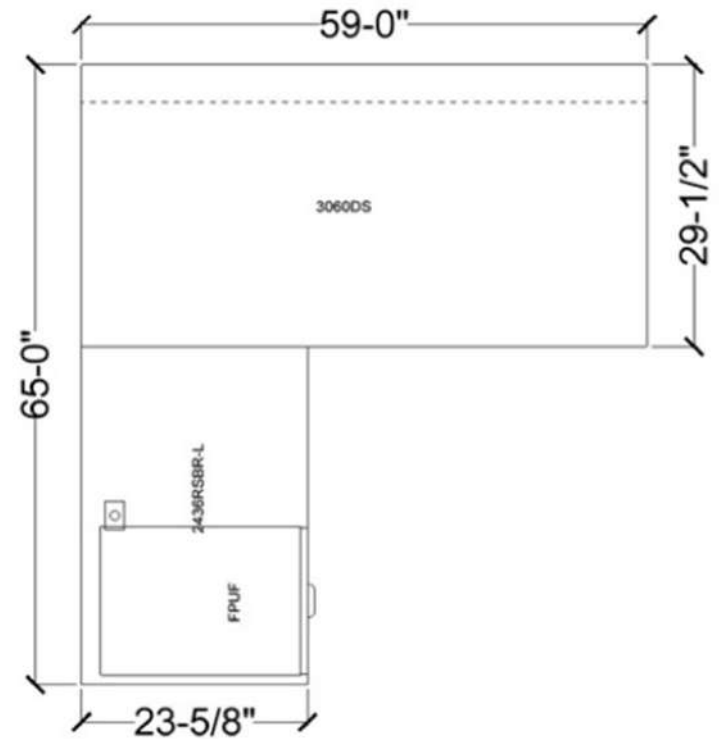

INNOVATIONS Desk package

72" x 72" L-Shape desk with loop legs. Includes mobile 'Box-Box-File' pedestal drawers and articulation Keyboard Tray.

Finishes: Sugar Maple Laminate, Silver Legs

$799

Clearance Price
Regular Price: $1,250