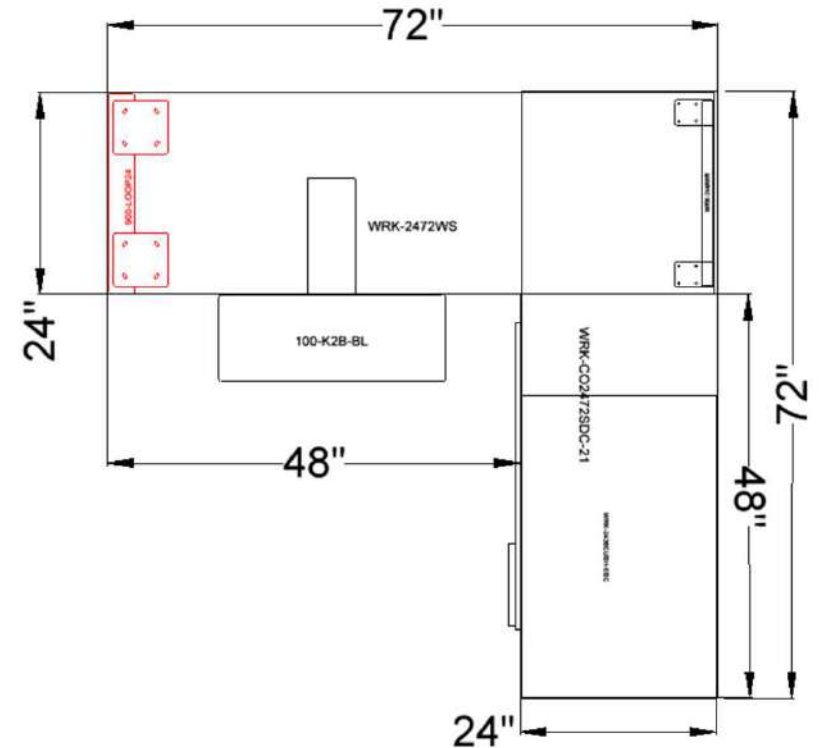

Check Online: [CLICK HERE](#)

For individual components, please contact info@buyritebc.com

LEVELS

L-shape Desk With Loop Leg and Two Storage Units.
 Finishes: Winter Wood Laminate
 Dimensions: Desk 72x30, Return 72x22, Hutch 72

\$995

Full Set Discounted Price
 Regular Price: \$1,925

Check Online: [CLICK HERE](#)

For individual components, please contact info@buyritebc.com

INNOVATIONS Desk package

72" x 72" L-Shape desk with loop legs. Includes mobile 'Box-Box-File' pedestal drawers and articulation Keyboard Tray.

Finishes: Sugar Maple Laminate, Silver Legs

\$799

Clearance Price
Regular Price: \$1,250

Workspace L Shape Desk with Storage and Cushion

Tiered desk with storage module that features a sliding door and a cushion for flexible seating.
Dimensions: W72 x D24 x H22/29 IN.
Finish: Desert Sand Laminate, Black Metal, Burgundy Fabric Cushion
Note: No Grommet hole on the desk

BRL

60" / 66" L-Shaped

Dimensions: W66 X D60 X H29 IN.

Dimensions: W66 X D66 X H29 IN.

Finish: Laminate Grey or White Laminate

\$420

Clearance Price With Return 30"

\$430