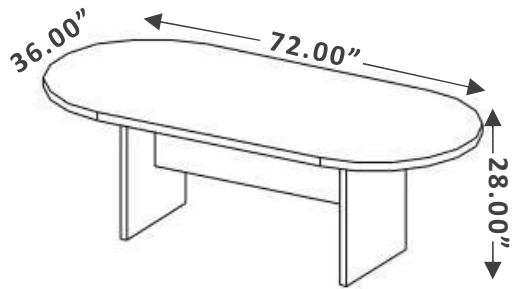

BRIDGES SERIES

Bridges boardroom/meeting table.
Dimensions: W66 X D50.5 X H30 IN.
Finish: Walnut Heights laminate Top,
Designer White base.

\$899

Clearance Price

Check Online: [CLICK HERE](#)

BRL SERIES

Racetrack top conference table
Dimensions: W72/120/144 x D36/48 x H28 IN
Finish: White and grey laminate