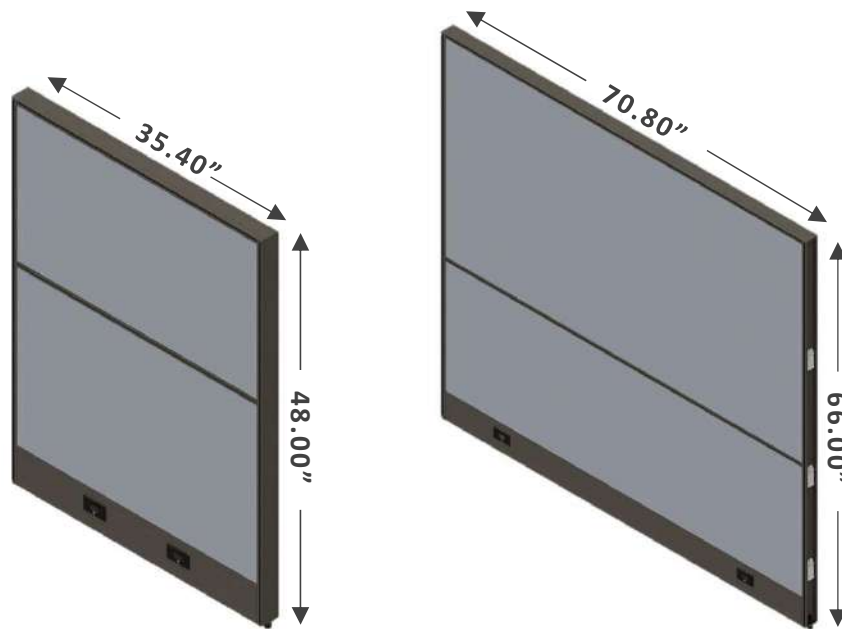

Clearance Price
 Regular Price: \$3,770

Framework Glazed

Freestanding modular panel system with glazed panel.
Panels sold per piece and can be configured; pricing does not include trims and connectors – to be ordered separately.
Finish: Woven Grey Fabric and Charcoal Grey edge/trim

\$235

Clearance Price for W24"

\$300

Clearance Price for W36"

VERSARE HUSH

Freestanding panel system.

Dimensions: W72 X D48 X H72 IN.

Finish: Charcoal Grey Fabric, Clear & Frosted poly glass, silver metal edge/trim

\$995

Clearance Price

Check Online: [CLICK HERE](#)

FRAMEWORK

Panel Modules

Dimension: W70.8 x D2.36 x H66 IN

Dimensions: W35.4 x D2.36 x H48 IN

Finish: Woven Grey Fabric, Charcoal Grey edge/trim