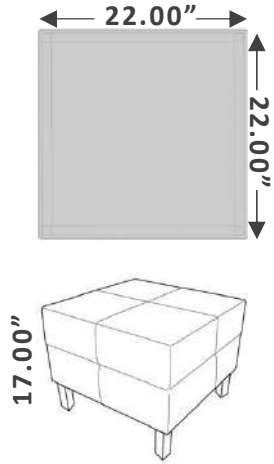

OTTOMAN

CITI Square Ottoman
Dimensions: W22 X D22 X H17 IN.
Finish: Bronze Genuine and mock leather combination, Silver Legs

$269

Clearance Price

Check Online: [CLICK HERE](#)