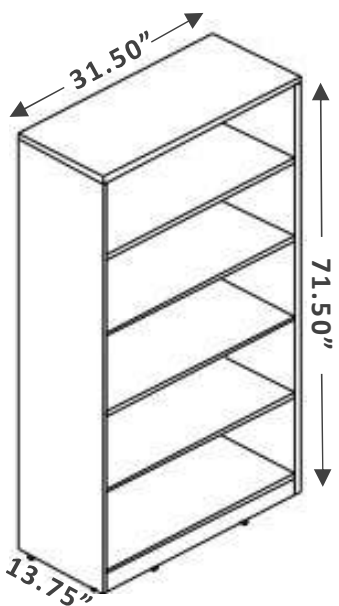

Check Online: [CLICK HERE](#)

For individual components, please contact info@buyritebc.com

LEVELS

L-shape Desk With Loop Leg and Two Storage Units.
 Finishes: Winter Wood Laminate
 Dimensions: Desk 72x30, Return 72x22, Hutch 72

3-Drawer Lateral Filing Cabinet

Dimensions: W36 X D19.25 X H30.06 IN.

Finish: Black Metal

\$685

Clearance Price

Check Online: [CLICK HERE](#)

BRL

Bookcase
Dimensions: W31.5 X D1.75 X H71 IN.
Finish: Laminate Grey

\$185

Clearance Price

Check Online: [CLICK HERE](#)

INNOVATIONS

Bookcase
Dimensions: W31.5 X D13.75 X H71.5 IN.
Finish: Winter Wood Laminate

\$229

Clearance Price

Check Online: [CLICK HERE](#)

IONIC

Bookcase

Dimensions: W30 X D12 X H48 IN.

Finish: Laminate White Chocolate and Absolute Acajou

\$175

Clearance Price

Check Online: [CLICK HERE](#)

STORAGE CABINET