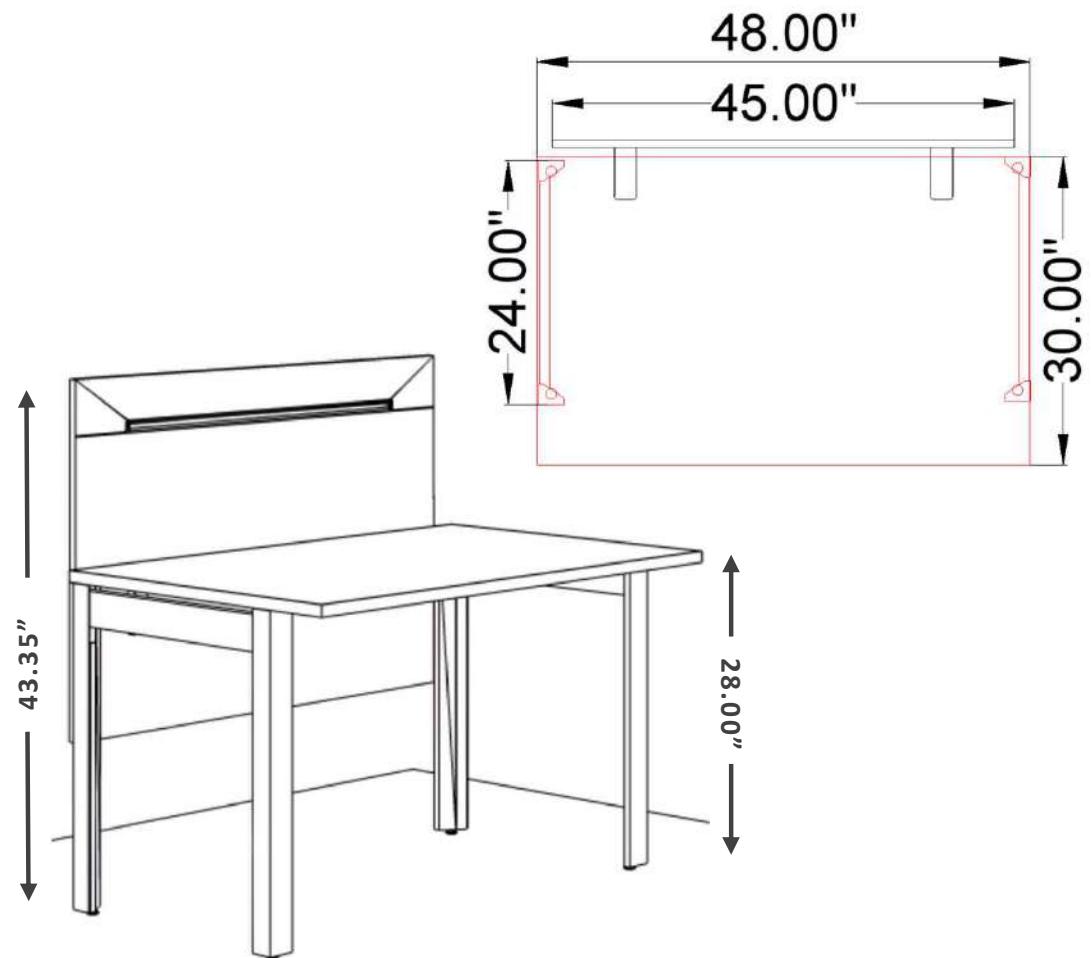

## 100 SERIES

Mobile Pedestal

Dimensions: W15.5 x D22.5 x H25.2 IN.

Finish: Metal Pedestal, White

\$260

Clearance Price  
Regular Price: \$305

**\$1170** Full Set

**ATHENA**  
 Height Adjustable Desk  
 Dimensions: W66 X D24 X H29 IN.  
 Finish: Desk, Pure White W/ Black Legs

# Ionic Desk

**Ionic Desk with Box/ File Pedestal.**  
**Dimensions: W60 x D30 x H29 IN.**  
**Finish: Absolute Acajou Laminate, Silver rectangle handles**  
**Note: Two grommet holes on the desk**

**\$300**

# LEVELS SERIES Table and Storage

BOX/FILE Pedestal  
\$395

Table  
60" W X 24" D  
\$340

Storage credenza  
\$995

**Dimensions: W60 x D24 x H/29 IN.**  
**Desk: Seaside White with Black legs**  
**Height Adjustable Wire Management included in price (\$64)**  
**Pedestal: Winter Wood with Black Handles**  
**Storage: Seaside White with Silver Handles**  
**Note: No Grommet hole on the desk**

# Bridges Benching Table

Benching Table featuring 24" deep legs, a 6" deep worksurface overhang, and an integrated anodized aluminum accessory rail on the table-mounted divider.

Dimensions: 48"W x 30"D x 28/43.35"H