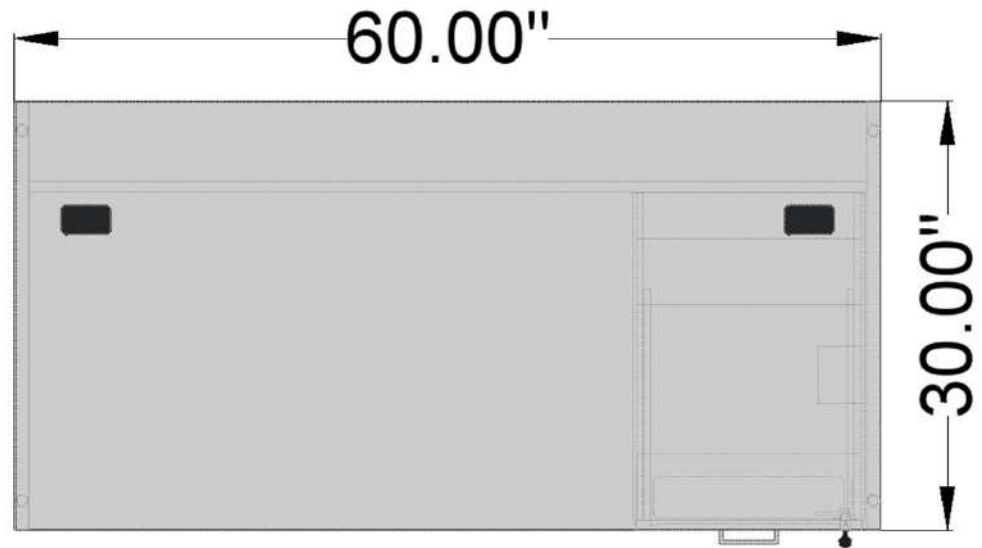

## 100 SERIES

Mobile Pedestal

Dimensions: W15.5 x D22.5 x H25.2 IN.

Finish: Metal Pedestal, White

\$260

Clearance Price  
Regular Price: \$305

**\$1170** Full Set

**ATHENA**  
 Height Adjustable Desk  
 Dimensions: W66 X D24 X H29 IN.  
 Finish: Desk, Pure White W/ Black Legs

# LEVELS

L-shape Desk With Loop Leg and Two Storage Units.  
 Finishes: Winter Wood Laminate  
 Dimensions: Desk 72x30, Return 72x22, Hutch 72

DESK & WORKSTATION

**\$995**

Full Set Discounted Price  
 Regular Price: \$1,925

# Workspace L Shape Desk with Storage and Cushion

Tiered desk with storage module that features a sliding door and a cushion for flexible seating.  
Dimensions: W72 x D24 x H22/29 IN.  
Finish: Desert Sand Laminate, Black Metal, Burgundy Fabric Cushion  
Note: No Grommet hole on the desk

# Ionic Desk

**Ionic Desk with Box/ File Pedestal.**  
**Dimensions: W60 x D30 x H29 IN.**  
**Finish: Absolute Acajou Laminate, Silver rectangle handles**  
**Note: Two grommet holes on the desk**

**\$300**