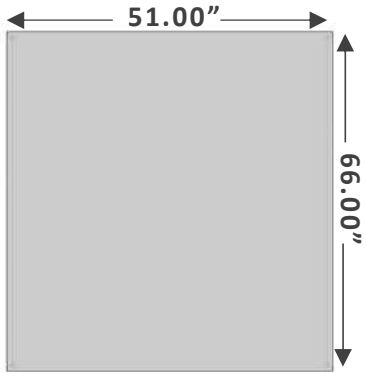

BRIDGES SERIES

Bridges boardroom/meeting table.
Dimensions: W66 X D50.5 X H30 IN.
Finish: Walnut Heights laminate Top,
Designer White base.

$899

Clearance Price

Check Online: [CLICK HERE](#)