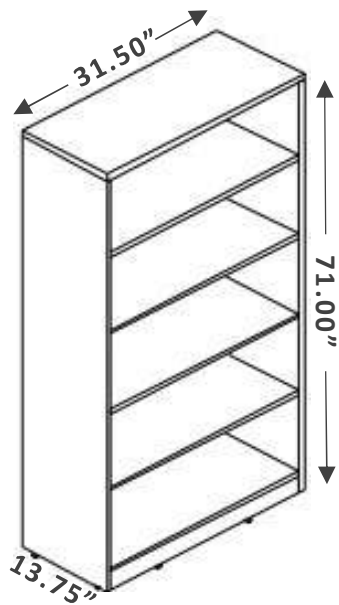

## VERTICAL FILE

2-Drawer Letter with Vertical File  
Dimensions: W15.15 X D25 X H29 IN.  
Finish: Designer White Metal

**\$270**

Clearance Price

Check Online: [CLICK HERE](#)

## 1900 SERIES

3-Drawer Lateral Filing Cabinet

Dimensions: W36 X D19.25 X H30.06 IN.

Finish: Black Metal

**\$685**

Clearance Price

Check Online: [CLICK HERE](#)

# BRL

Bookcase  
Dimensions: W31.5 X D1.75 X H71 IN.  
Finish: Laminate Grey

**\$185**

Clearance Price

Check Online: [CLICK HERE](#)

# INNOVATIONS

Bookcase  
Dimensions: W31.5 X D13.75 X H71.5 IN.  
Finish: Winter Wood Laminate

**\$229**

Clearance Price

Check Online: [CLICK HERE](#)