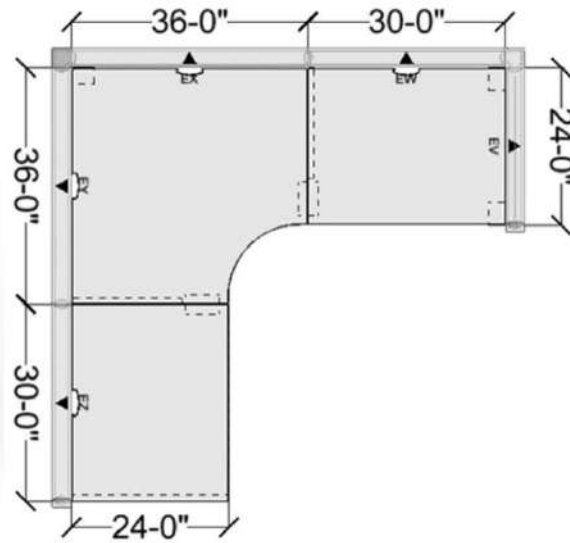

EVOLVE

Worksurface: 2x Straight W30" x D24", 1x Corner Curved W36" x D24", 1x Fabric Glazed Panel, 2x Fabric Acoustic Panel, Twelve Series BBF Mobile Pedestal with Cushion, 2x Open Bottom Panel
Finishes: Asian Night Laminate, Designer White, Streak Zoom Fabric

$2,450

Clearance Price
Regular Price: $3400

AGILE

Electric Back-to-Back Height Adjustable Desk, with 2 Pedestals
Dimensions: W60 x D24.
Finish: White Laminate, Black Metal, Felt Grey or Blue Screen

$2,599

Clearance Price
Regular Price: $3,770