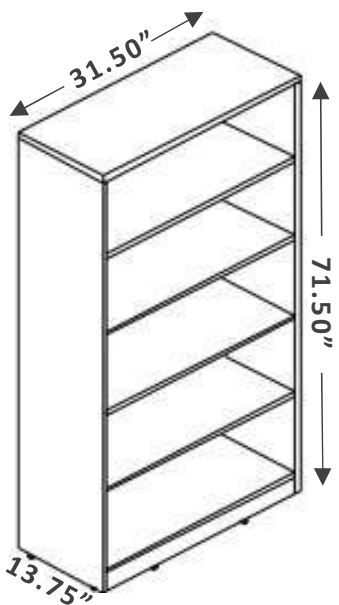

## VERTICAL FILE

2-Drawer Letter with Vertical File  
Dimensions: W15.15 X D25 X H29 IN.  
Finish: Designer White Metal

**\$270**

Clearance Price

Check Online: [CLICK HERE](#)

# BRL

Bookcase  
Dimensions: W31.5 X D1.75 X H71 IN.  
Finish: Laminate Grey

**\$185**

Clearance Price

Check Online: [CLICK HERE](#)

# INNOVATIONS

Bookcase  
Dimensions: W31.5 X D13.75 X H71.5 IN.  
Finish: Winter Wood Laminate

**\$229**

Clearance Price

Check Online: [CLICK HERE](#)

# IONIC

Bookcase

Dimensions: W30 X D12 X H48 IN.

Finish: Laminate White Chocolate and Absolute Acajou

**\$175**

Clearance Price

Check Online: [CLICK HERE](#)