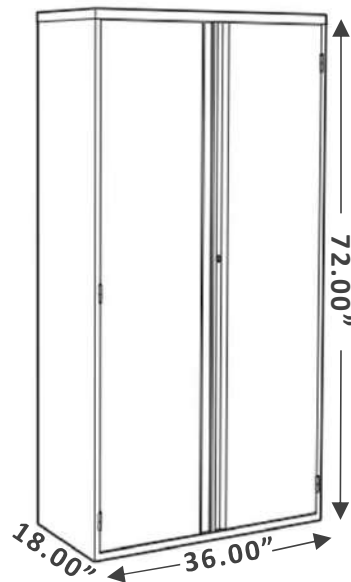

## VERTICAL FILE

2-Drawer Letter with Vertical File  
Dimensions: W15.15 X D25 X H29 IN.  
Finish: Designer White Metal

**\$270**

Clearance Price

Check Online: [CLICK HERE](#)

# INNOVATIONS

Bookcase  
Dimensions: W31.5 X D13.75 X H71.5 IN.  
Finish: Winter Wood Laminate

**\$229**

Clearance Price

Check Online: [CLICK HERE](#)

# IONIC

Bookcase

Dimensions: W30 X D12 X H48 IN.

Finish: Laminate White Chocolate and Absolute Acajou

**\$175**

Clearance Price

Check Online: [CLICK HERE](#)

# STORAGE CABINET

2-Door Storage Cabinet, 1 fixed shelf and 2 adjustable shelves

Dimensions: W36 X D18 X H72 IN.

Finish: Black Metal

**\$229**

Clearance Price

Check Online: [CLICK HERE](#)