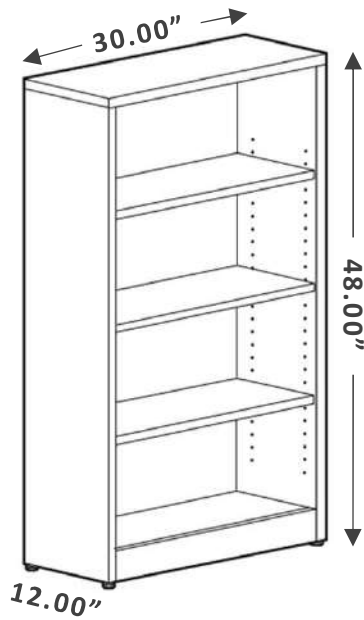

# BRL

Bookcase  
Dimensions: W31.5 X D1.75 X H71 IN.  
Finish: Laminate Grey

**\$185**

Clearance Price

Check Online: [CLICK HERE](#)

# INNOVATIONS

Bookcase  
Dimensions: W31.5 X D13.75 X H71.5 IN.  
Finish: Winter Wood Laminate

**\$229**

Clearance Price

Check Online: [CLICK HERE](#)

# IONIC

Bookcase

Dimensions: W30 X D12 X H48 IN.

Finish: Laminate White Chocolate and Absolute Acajou

**\$175**

Clearance Price

Check Online: [CLICK HERE](#)

# STORAGE CABINET

2-Door Storage Cabinet, 1 fixed shelf and 2 adjustable shelves

Dimensions: W36 X D18 X H72 IN.

Finish: Black Metal

**\$229**

Clearance Price

Check Online: [CLICK HERE](#)