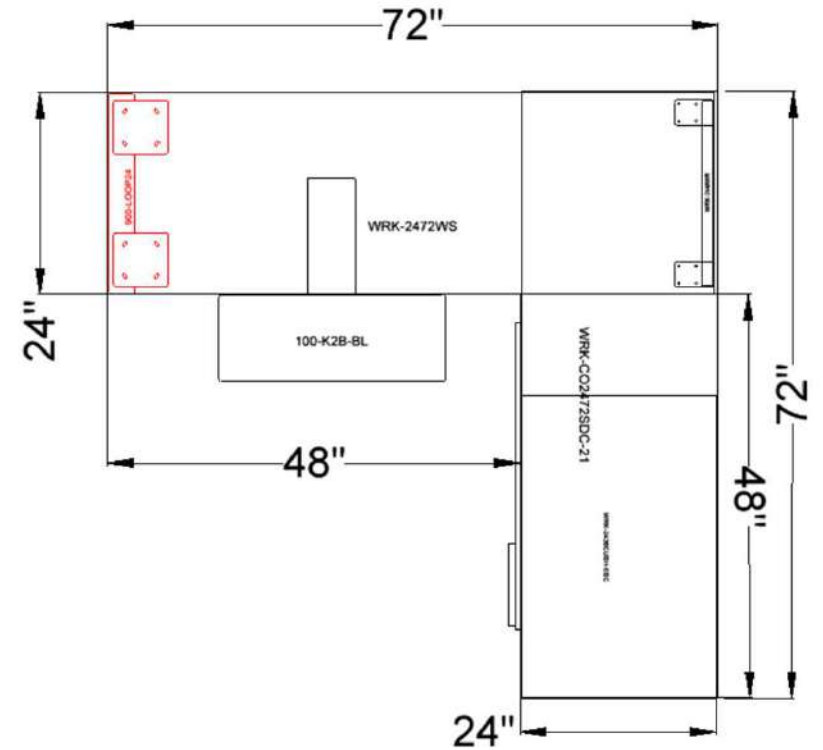

## 100 SERIES

Mobile Pedestal

Dimensions: W15.5 x D22.5 x H25.2 IN.

Finish: Metal Pedestal, White

\$260

Clearance Price  
Regular Price: \$305

**\$1170** Full Set

**ATHENA**  
 Height Adjustable Desk  
 Dimensions: W66 X D24 X H29 IN.  
 Finish: Desk, Pure White W/ Black Legs

## INNOVATIONS Desk package

72" x 72" L-Shape desk with loop legs. Includes mobile 'Box-Box-File' pedestal drawers and articulation Keyboard Tray.

Finishes: Sugar Maple Laminate, Silver Legs

**\$799**

Clearance Price  
Regular Price: \$1,250

# Workspace L Shape Desk with Storage and Cushion

Tiered desk with storage module that features a sliding door and a cushion for flexible seating.  
Dimensions: W72 x D24 x H22/29 IN.  
Finish: Desert Sand Laminate, Black Metal, Burgundy Fabric Cushion  
Note: No Grommet hole on the desk

# Ionic Desk

**Ionic Desk with Box/ File Pedestal.**  
**Dimensions: W60 x D30 x H29 IN.**  
**Finish: Absolute Acajou Laminate, Silver rectangle handles**  
**Note: Two grommet holes on the desk**

**\$300**