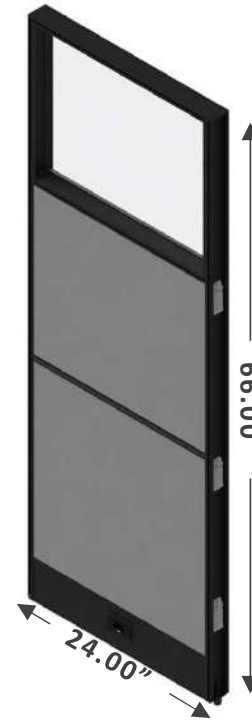

Framework Glazed

Freestanding modular panel system with glazed panel.
Panels sold per piece and can be configured; pricing does not include trims and connectors – to be ordered separately.
Finish: Woven Grey Fabric and Charcoal Grey edge/trim

$235

Clearance Price for W24"

$300

Clearance Price for W36"