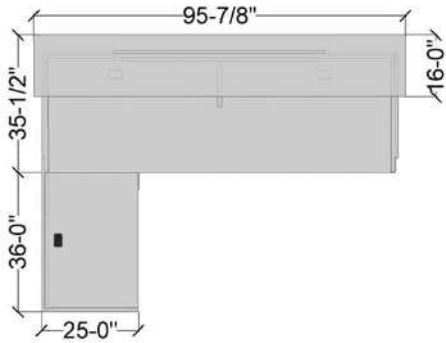

ZIRA SERIES

L-Shape Reception Desk, can be configured left Or right.

Dimensions: W96 X D72 X H43.3 IN.

Finish: Tiger Walnut laminate

$1,900 Clearance Price
Regular Price: $2660

Check Online: [CLICK HERE](#)

ARTOPEX SERIES

Artopex 90° curved Desk

Dimensions: W50.75 x D36 x H29 IN.

Finish: Ginger Root laminate, Silver Metal

$350 Clearance Price
Regular Price: $1665

Check Online: [CLICK HERE](#)