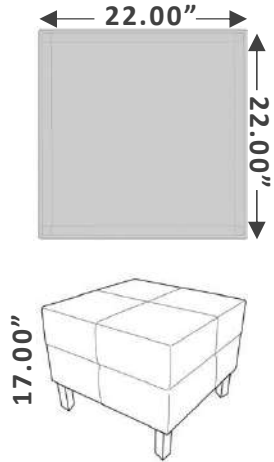

OTTOMAN

CITI Square Ottoman
Dimensions: W22 X D22 X H17 IN.
Finish: Bronze Genuine and mock leather combination, Silver Legs

$269

Clearance Price

Check Online: [CLICK HERE](#)