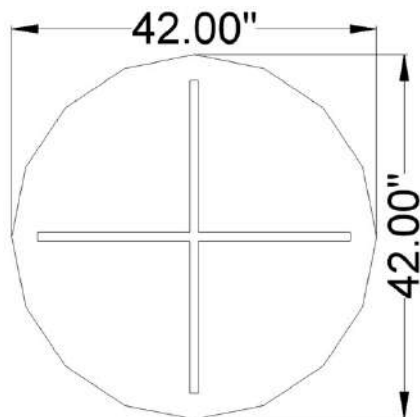

## 900 SERIES

Round Tabletop with standard height square Base.

Dimensions: W42 X D42 X H28 IN.

Finish: Winter Wood laminate, Silver metal

**\$320**

Clearance Price

Check Online: [CLICK HERE](#)

## BRL SERIES

Round table with cross base.

Dimensions: W42 x D42 x H28 IN

Finish: White and grey laminate

**\$150**

Clearance Price

Check Online: [CLICK HERE](#)