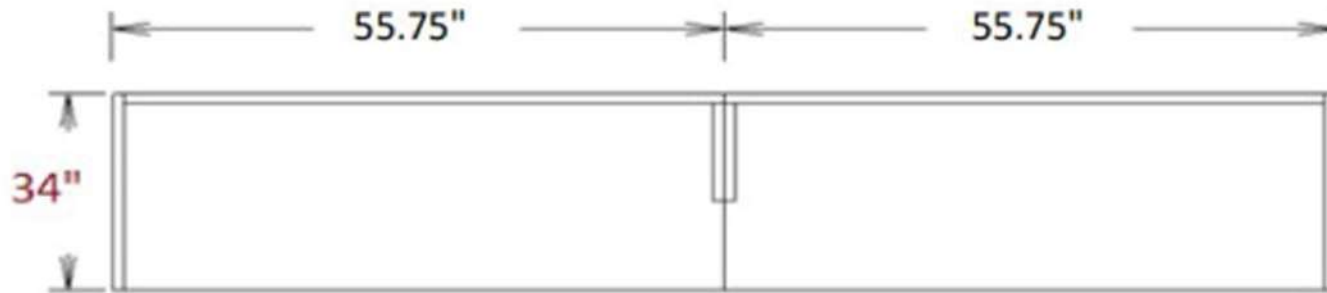

112" X 20" CUSTOM DESK SHELL (2-PIECE)