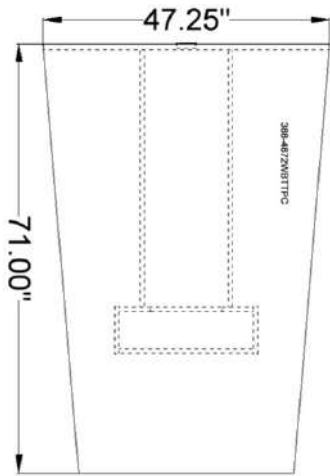

## 900 SERIES

Round Tabletop with standard height square Base.

Dimensions: W42 X D42 X H28 IN.

Finish: Winter Wood laminate, Silver metal

**\$320**

Clearance Price

Check Online: [CLICK HERE](#)

## BRL SERIES

Round table with cross base.

Dimensions: W42 x D42 x H28 IN

Finish: White and grey laminate

**\$150**

Clearance Price

Check Online: [CLICK HERE](#)

# PRESENTATION

Presentation Table

Dimensions: W72 X D48 X H36 IN.

Finish: Black Walnut laminate

**\$715**

Clearance Price  
Regular Price: \$840

# STOOL

Factor Drafting Stool

Dimensions: W26.5 x D23.5 x H49 IN.

Finish: Black mesh back, Grey fabric seat

**\$460**

Clearance Price  
Regular Price: \$540