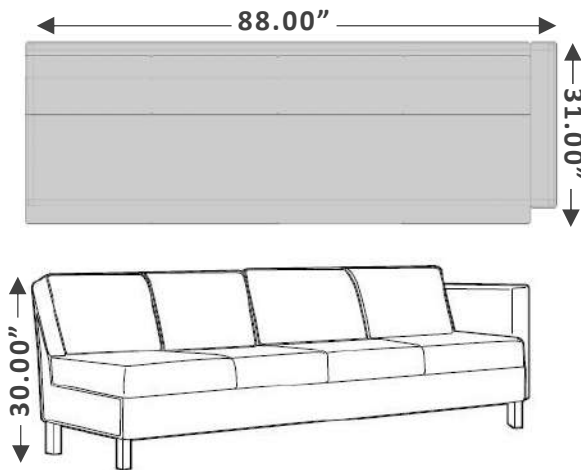

# LEVELS

L-shape Desk With Loop Leg and Two Storage Units.  
 Finishes: Winter Wood Laminate  
 Dimensions: Desk 72x30, Return 72x22, Hutch 72

DESK & WORKSTATION

**\$995**

Full Set Discounted Price  
 Regular Price: \$1,925

# Workspace L Shape Desk with Storage and Cushion

Tiered desk with storage module that features a sliding door and a cushion for flexible seating.  
Dimensions: W72 x D24 x H22/29 IN.  
Finish: Desert Sand Laminate, Black Metal, Burgundy Fabric Cushion  
Note: No Grommet hole on the desk

# Ionic Desk

**Ionic Desk with Box/ File Pedestal.**  
**Dimensions: W60 x D30 x H29 IN.**  
**Finish: Absolute Acajou Laminate, Silver rectangle handles**  
**Note: Two grommet holes on the desk**

**\$300**

## OTTOMAN

CITI Square Ottoman  
Dimensions: W22 X D22 X H17 IN.  
Finish: Bronze Genuine and mock leather combination, Silver Legs

**\$269**

Clearance Price

Check Online: [CLICK HERE](#)