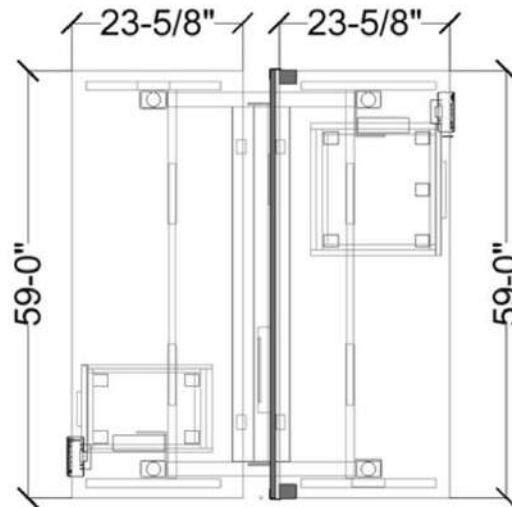

EVOLVE

Worksurface: 2x Straight W30" x D24", 1x Corner Curved W36" x D24", 1x Fabric Glazed Panel, 2x Fabric Acoustic Panel, Twelve Series BBF Mobile Pedestal with Cushion, 2x Open Bottom Panel
Finishes: Asian Night Laminate, Designer White, Streak Zoom Fabric

$2,450

Clearance Price
Regular Price: $3400