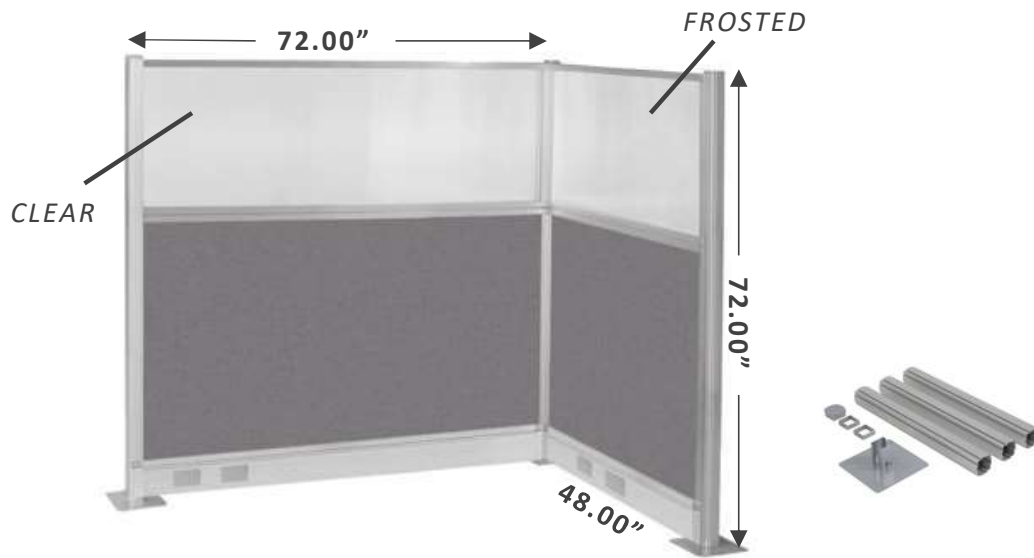

# AGILE

Electric Back-to-Back Height Adjustable Desk, with 2 Pedestals  
 Dimensions: W60 x D24.  
 Finish: White Laminate, Black Metal, Felt Grey or Blue Screen

**\$2,599**

Clearance Price  
 Regular Price: \$3,770

# Framework Glazed

Freestanding modular panel system with glazed panel.  
Panels sold per piece and can be configured; pricing does not include trims and connectors – to be ordered separately.  
Finish: Woven Grey Fabric and Charcoal Grey edge/trim

# VERSARE HUSH

Freestanding panel system.

Dimensions: W72 X D48 X H72 IN.

Finish: Charcoal Grey Fabric, Clear & Frosted poly glass, silver metal edge/trim

**\$995**

Clearance Price

Check Online: [CLICK HERE](#)