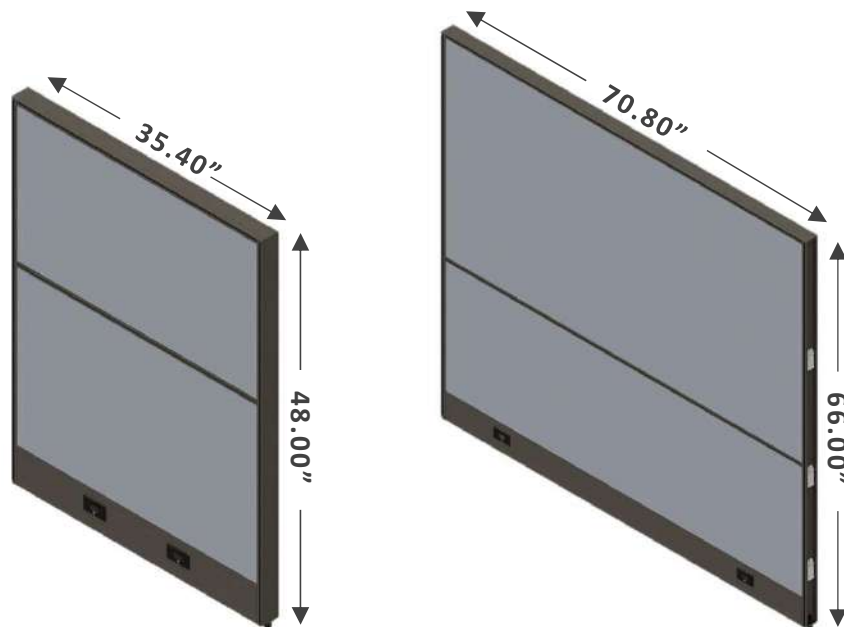

# VERSARE HUSH

Freestanding panel system.

Dimensions: W72 X D48 X H72 IN.

Finish: Charcoal Grey Fabric, Clear & Frosted poly glass, silver metal edge/trim

**\$995**

Clearance Price

Check Online: [CLICK HERE](#)

# FRAMEWORK

Panel Modules

Dimension: W70.8 x D2.36 x H66 IN

Dimensions: W35.4 x D2.36 x H48 IN

Finish: Woven Grey Fabric, Charcoal Grey edge/trim

**\$530**

Clearance Price for W70.8"

**\$235**