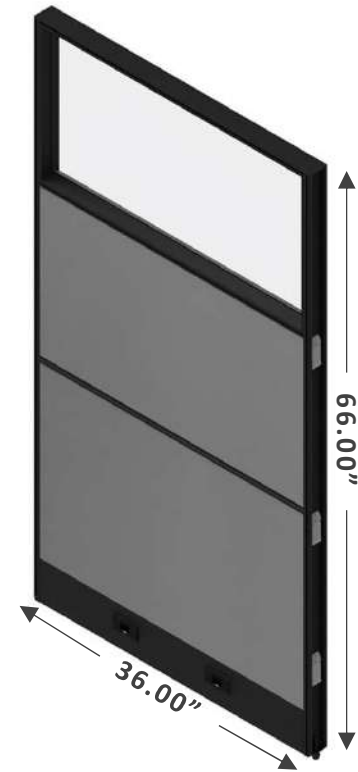

Framework Glazed

Freestanding modular panel system with glazed panel.
Panels sold per piece and can be configured; pricing does not include trims and connectors – to be ordered separately.
Finish: Woven Grey Fabric and Charcoal Grey edge/trim

$235

Clearance Price for W24"

$300

Clearance Price for W36"