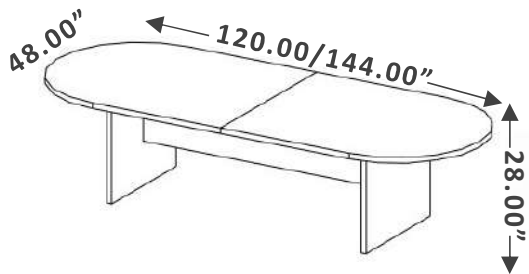

# BRIDGES SERIES

Bridges boardroom/meeting table.  
 Dimensions: W66 X D50.5 X H30 IN.  
 Finish: Walnut Heights laminate Top,  
 Designer White base.

**\$899**

Clearance Price

Check Online: [CLICK HERE](#)