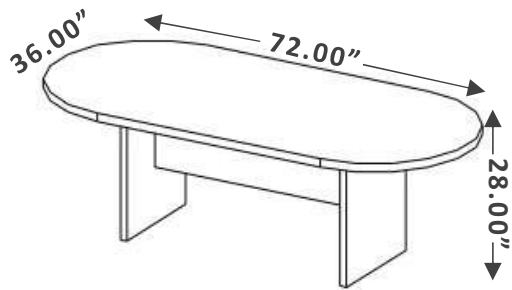

# BRIDGES SERIES

Bridges boardroom/meeting table.  
 Dimensions: W66 X D50.5 X H30 IN.  
 Finish: Walnut Heights laminate Top,  
 Designer White base.

**\$899**

Clearance Price

Check Online: [CLICK HERE](#)