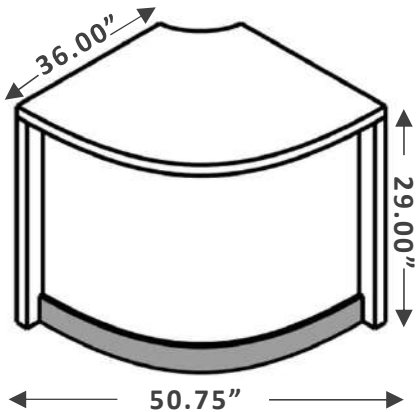

## ARTOPEX SERIES

Artopex 90° curved Desk

Dimensions: W50.75 x D36 x H29 IN.

Finish: Ginger Root laminate, Silver Metal

**\$350** Clearance Price  
Regular Price: \$1665

Check Online: [CLICK HERE](#)