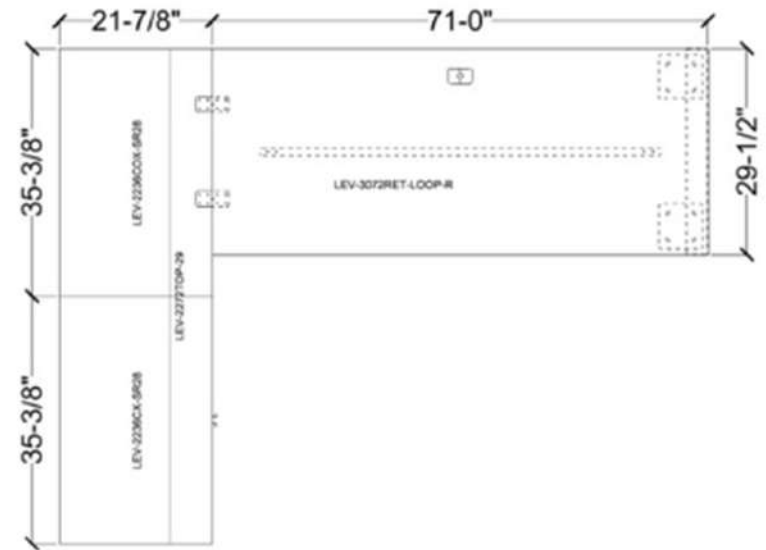

## 100 SERIES

Mobile Pedestal

Dimensions: W15.5 x D22.5 x H25.2 IN.

Finish: Metal Pedestal, White

\$260

Clearance Price  
Regular Price: \$305

**\$1170** Full Set

**ATHENA**  
 Height Adjustable Desk  
 Dimensions: W66 X D24 X H29 IN.  
 Finish: Desk, Pure White W/ Black Legs

# LEVELS

L-shape Desk With Loop Leg and Two Storage Units.  
 Finishes: Winter Wood Laminate  
 Dimensions: Desk 72x30, Return 72x22, Hutch 72

DESK & WORKSTATION

**\$995**

Full Set Discounted Price  
 Regular Price: \$1,925

# Workspace L Shape Desk with Storage and Cushion

Tiered desk with storage module that features a sliding door and a cushion for flexible seating.  
Dimensions: W72 x D24 x H22/29 IN.  
Finish: Desert Sand Laminate, Black Metal, Burgundy Fabric Cushion  
Note: No Grommet hole on the desk

# Ionic Desk

**Ionic Desk with Box/ File Pedestal.**  
**Dimensions: W60 x D30 x H29 IN.**  
**Finish: Absolute Acajou Laminate, Silver rectangle handles**  
**Note: Two grommet holes on the desk**

**\$300**