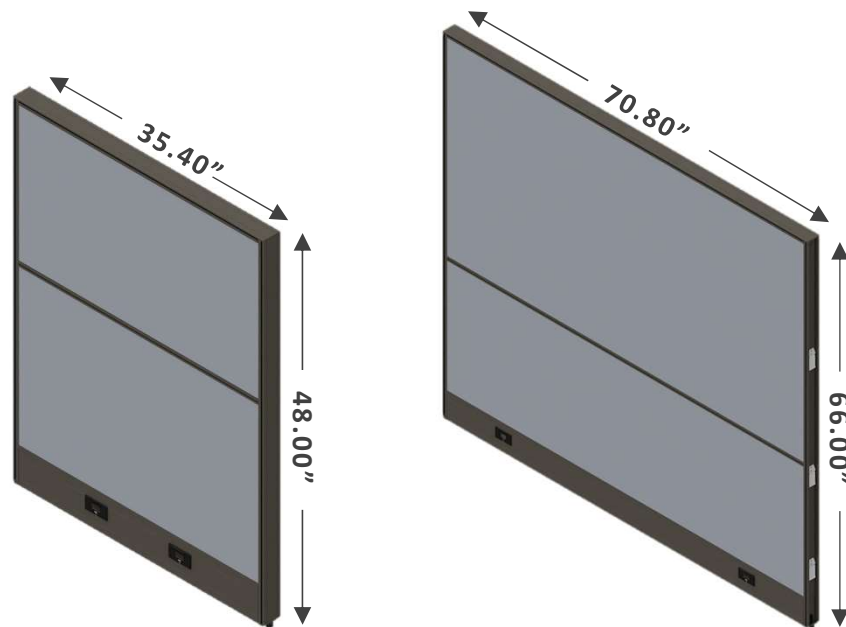

Clearance Price
 Regular Price: \$3,770

Framework Glazed

Freestanding modular panel system with glazed panel.
Panels sold per piece and can be configured; pricing does not include trims and connectors – to be ordered separately.
Finish: Woven Grey Fabric and Charcoal Grey edge/trim

\$235

Clearance Price for W24"

\$300

Clearance Price for W36"

VERSARE HUSH

Freestanding panel system.

Dimensions: W72 X D48 X H72 IN.

Finish: Charcoal Grey Fabric, Clear & Frosted poly glass, silver metal edge/trim

\$995

Clearance Price

Check Online: [CLICK HERE](#)

FRAMEWORK

Panel Modules

Dimension: W70.8 x D2.36 x H66 IN

Dimensions: W35.4 x D2.36 x H48 IN

Finish: Woven Grey Fabric, Charcoal Grey edge/trim