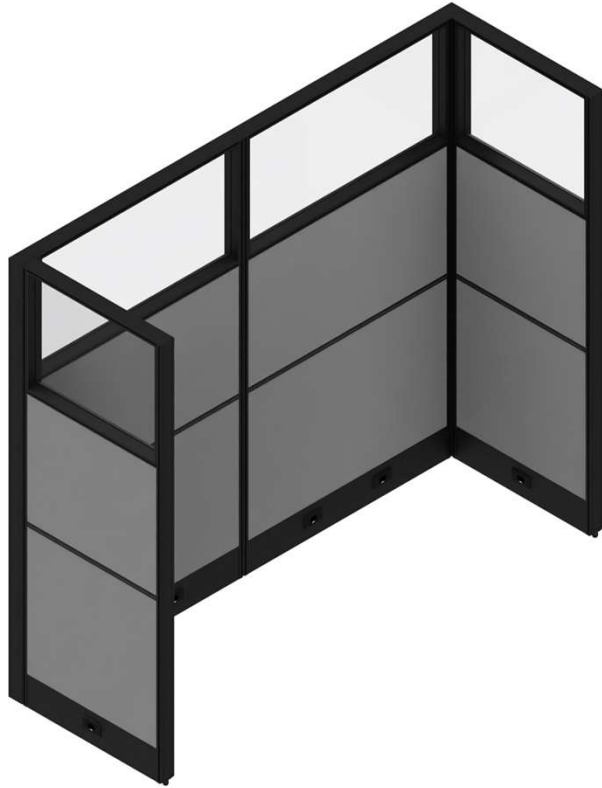

Framework Glazed

Freestanding modular panel system with glazed panel.
Panels sold per piece and can be configured; pricing does not include trims and connectors – to be ordered separately.
Finish: Woven Grey Fabric and Charcoal Grey edge/trim

$235

Clearance Price for W24"

$300

Clearance Price for W36"