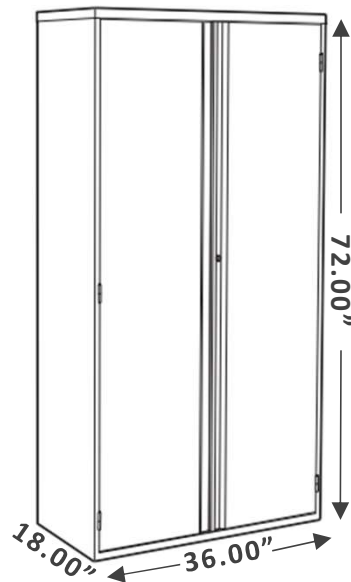

Dimensions: W60 x D24 x H/29 IN.
Desk: Seaside White with Black legs
Height Adjustable Wire Management included in price (\$64)
Pedestal: Winter Wood with Black Handles
Storage: Seaside White with Silver Handles
Note: No Grommet hole on the desk

\$185

Clearance Price

Check Online: [CLICK HERE](#)

INNOVATIONS

Bookcase
Dimensions: W31.5 X D13.75 X H71.5 IN.
Finish: Winter Wood Laminate

\$229

Clearance Price

Check Online: [CLICK HERE](#)

IONIC

Bookcase

Dimensions: W30 X D12 X H48 IN.

Finish: Laminate White Chocolate and Absolute Acajou

\$175

Clearance Price

Check Online: [CLICK HERE](#)

STORAGE CABINET

2-Door Storage Cabinet, 1 fixed shelf and 2 adjustable shelves

Dimensions: W36 X D18 X H72 IN.

Finish: Black Metal

\$229

Clearance Price

Check Online: [CLICK HERE](#)

U#112 – 5-Drawer Lateral

Hold Letter, Legal and A4
Metric file sizes
Some damages – drawers
stick
Black Metal