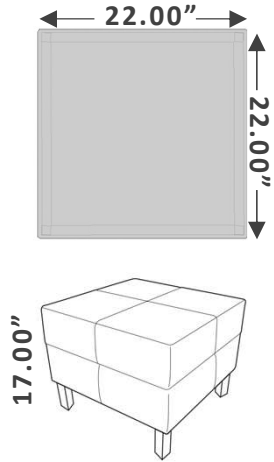

OTTOMAN

CITI Square Ottoman
Dimensions: W22 X D22 X H17 IN.
Finish: Bronze Genuine and mock leather combination, Silver Legs

$269

Clearance Price

Check Online: [CLICK HERE](#)