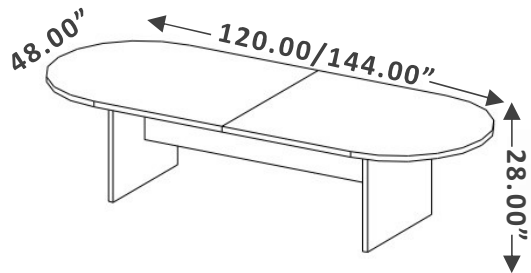

\$5755

Clearance Price

Regular Price: \$11,510

Boardroom and Occasional Tables

2024

www.buyritebc.com

BRIDGES SERIES

Bridges boardroom/meeting table.
 Dimensions: W66 X D50.5 X H30 IN.
 Finish: Walnut Heights laminate Top,
 Designer White base.

\$899

Clearance Price

Check Online: [CLICK HERE](#)

BRL SERIES

Racetrack top conference table
 Dimensions: W72/120/144 x D36/48 x H28 IN
 Finish: White and grey laminate

\$349

Clearance Price for 72"W

\$750