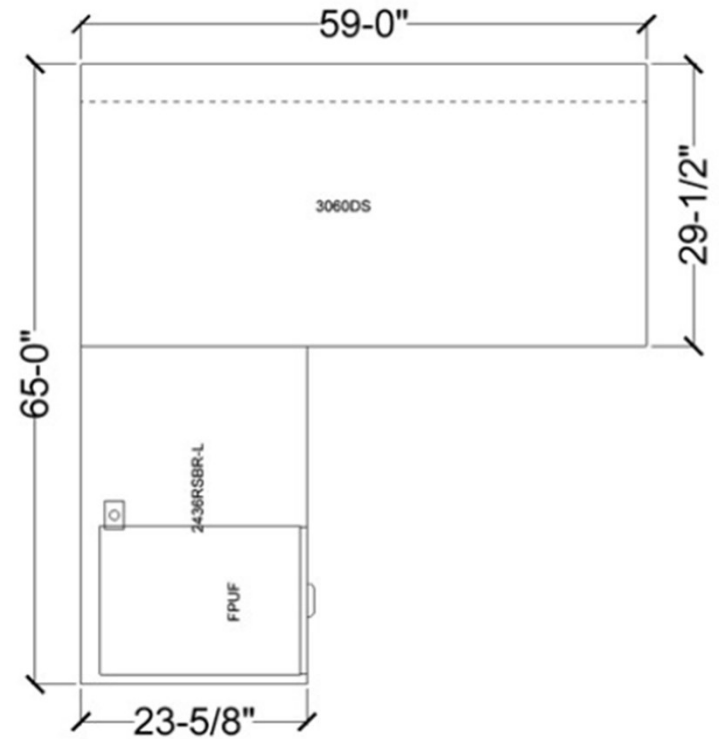

\$995

Clearance Price
 Regular Price: \$1,385

SOLD

LEVELS

L-shape Desk With Loop Leg and Two Storage Units.
Finishes: Winter Wood Laminate
Dimensions: Desk 72x30, Return 72x22, Hutch 72

\$995

Full Set Discounted Price
Regular Price: \$1,925

Workspace L Shape Desk with Storage and Cushion

Tiered desk with storage module that features a sliding door and a cushion for flexible seating.
Dimensions: W72 x D24 x H29 IN.
Finish: Desert Sand Laminate, Black Metal, Burgundy Fabric Cushion
Note: No Grommet hole on the desk

Dimensions: W60 x D24 x H/29 IN.
Desk: Seaside White with Black legs
Height Adjustable Wire Management included in price (\$64)
Pedestal: Winter Wood with Black Handles
Storage: Seaside White with Silver Handles
Note: No Grommet hole on the desk

\$440

Clearance Price

BRL

60" / 66" L-Shaped

Dimensions: W66 X D60 X H29 IN.

Dimensions: W66 X D66 X H29 IN.

Finish: Laminate Grey or White Laminate

\$420