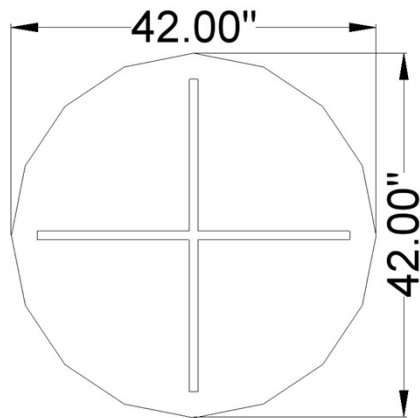

\$899

Clearance Price

Check Online: [CLICK HERE](#)

BRL SERIES

Racetrack top conference table
 Dimensions: W72/120/144 x D36/48 x H28 IN
 Finish: White and grey laminate

\$349

Clearance Price for 72"W

\$750

Clearance Price for 120"W

\$799

Clearance Price for 144"W

Check Online: [CLICK HERE](#)

900 SERIES

Round Tabletop with standard height square Base.

Dimensions: W42 X D42 X H28 IN.

Finish: Winter Wood laminate, Silver metal

\$320

Clearance Price

Check Online: [CLICK HERE](#)

BRL SERIES

Round table with cross base.

Dimensions: W42 x D42 x H28 IN

Finish: White and grey laminate

\$150

Clearance Price

Check Online: [CLICK HERE](#)

PRESENTATION

Presentation Table

Dimensions: W72 X D48 X H36 IN.

Finish: Black Walnut laminate

\$715

Clearance Price