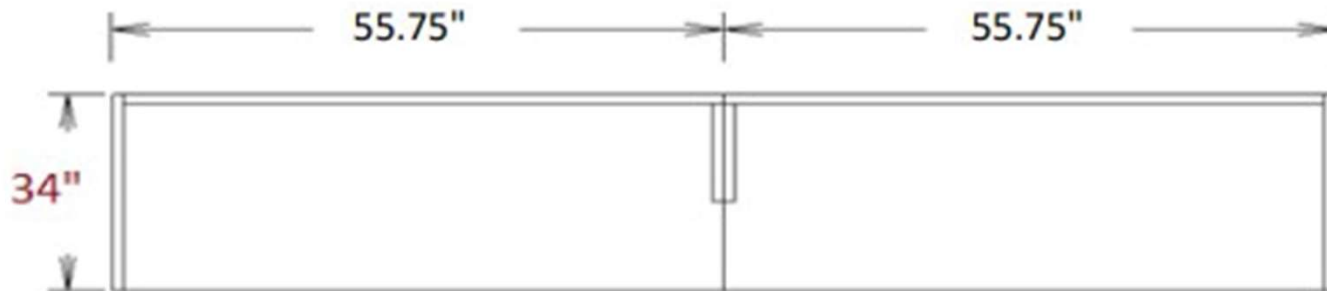

112" X 20" CUSTOM DESK SHELL (2-PIECE)