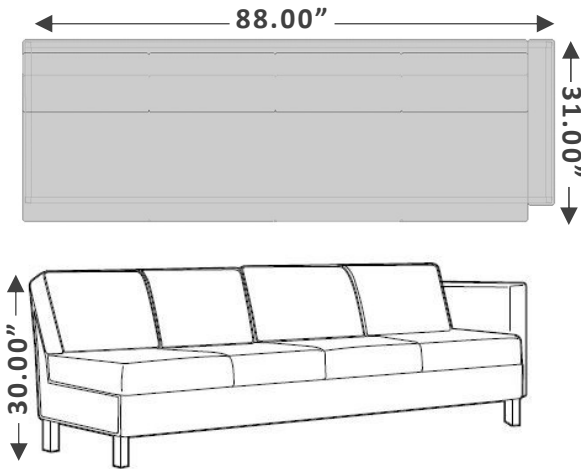

LOUNGE SEATING

CITI Square lounge seating with right arm
Dimensions: W88 x D31 x H30 IN
Finish: Vitality Hot Spring(VY37) seat + back, Aristo Nirvana (AO28) frame + arms

$995

Clearance Price

Check Online: [CLICK HERE](#)