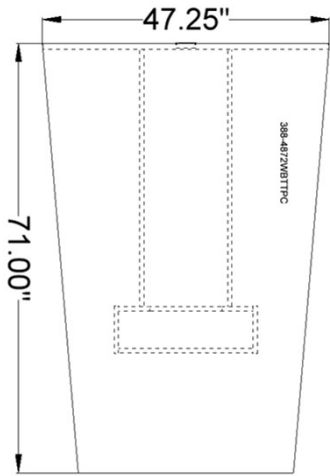

\$899

Clearance Price

Check Online: [CLICK HERE](#)

BRL SERIES

Racetrack top conference table
 Dimensions: W72/120/144 x D36/48 x H28 IN
 Finish: White and grey laminate

\$349

Clearance Price for 72"W

\$750

Clearance Price for 120"W

\$799

Clearance Price for 144"W

Check Online: [CLICK HERE](#)

900 SERIES

Round Tabletop with standard height square Base.

Dimensions: W42 X D42 X H28 IN.

Finish: Winter Wood laminate, Silver metal

\$320

Clearance Price

Check Online: [CLICK HERE](#)

BRL SERIES

Round table with cross base.

Dimensions: W42 x D42 x H28 IN

Finish: White and grey laminate

\$150

Clearance Price

Check Online: [CLICK HERE](#)

PRESENTATION

Presentation Table

Dimensions: W72 X D48 X H36 IN.

Finish: Black Walnut laminate

\$715

Clearance Price