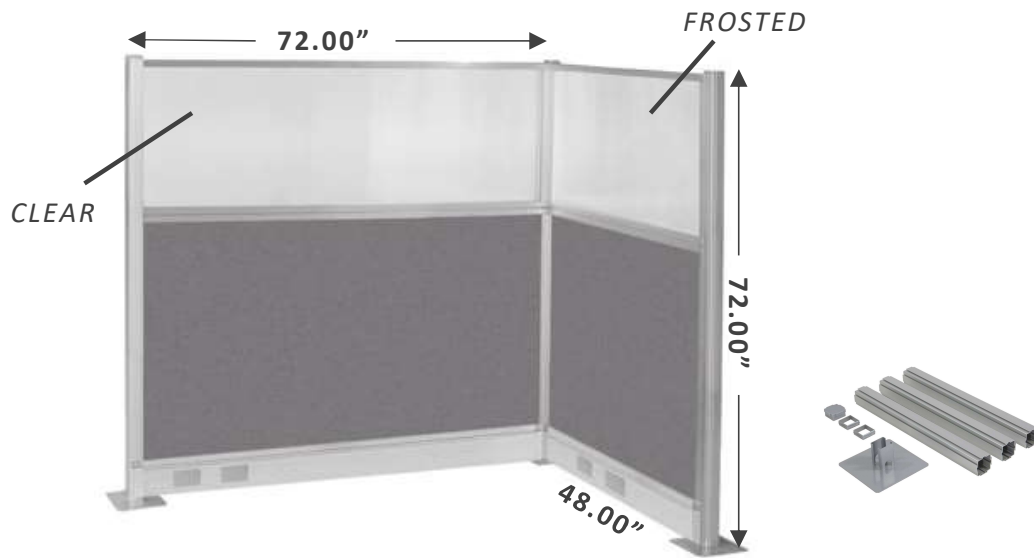

\$2,450

Clearance Price
 Regular Price: \$3400

AGILE

Electric Back-to-Back Height Adjustable Desk, with 2 Pedestals
 Dimensions: W60 x D24.
 Finish: White Laminate, Black Metal, Felt Grey or Blue Screen

\$2,599

Clearance Price
 Regular Price: \$3,770

Framework Glazed

Freestanding modular panel system with glazed panel.
Panels sold per piece and can be configured; pricing does not include trims and connectors – to be ordered separately.
Finish: Woven Grey Fabric and Charcoal Grey edge/trim

\$235

Clearance Price for W24"

\$300

Clearance Price for W36"

VERSARE HUSH

Freestanding panel system.

Dimensions: W72 X D48 X H72 IN.

Finish: Charcoal Grey Fabric, Clear & Frosted poly glass, silver metal edge/trim