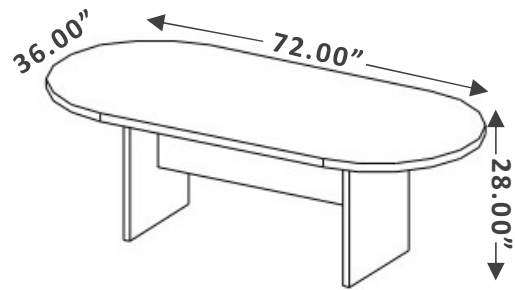

\$5755

Clearance Price

Regular Price: \$11,510

Boardroom and Occasional Tables

2024

www.buyritebc.com

BRIDGES SERIES

Bridges boardroom/meeting table.
 Dimensions: W66 X D50.5 X H30 IN.
 Finish: Walnut Heights laminate Top,
 Designer White base.

\$899

Clearance Price

Check Online: [CLICK HERE](#)

BRL SERIES

Racetrack top conference table
 Dimensions: W72/120/144 x D36/48 x H28 IN
 Finish: White and grey laminate

\$349

Clearance Price for 72"W

\$750