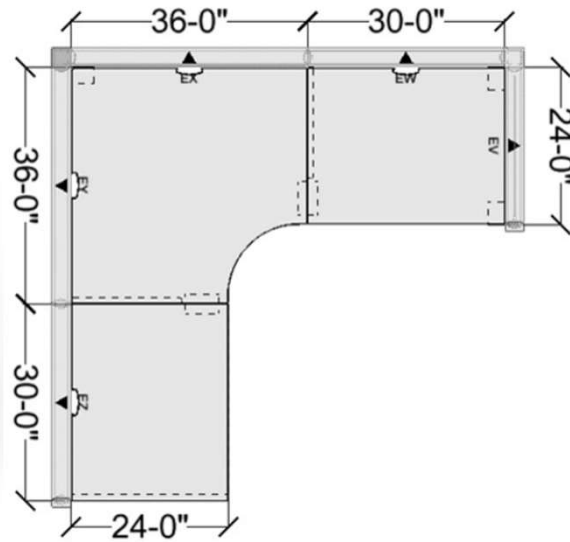

EVOLVE

Worksurface: 2x Straight W30" x D24", 1x Corner Curved W36" x D24", 1x Fabric Glazed Panel, 2x Fabric Acoustic Panel, Twelve Series BBF Mobile Pedestal with Cushion, 2x Open Bottom Panel
Finishes: Asian Night Laminate, Designer White, Streak Zoom Fabric

$2,450

Clearance Price
Regular Price: $3400

AGILE

Electric Back-to-Back Height Adjustable Desk, with 2 Pedestals
Dimensions: W60 x D24.
Finish: White Laminate, Black Metal, Felt Grey or Blue Screen

$2,599

Clearance Price
Regular Price: $3,770