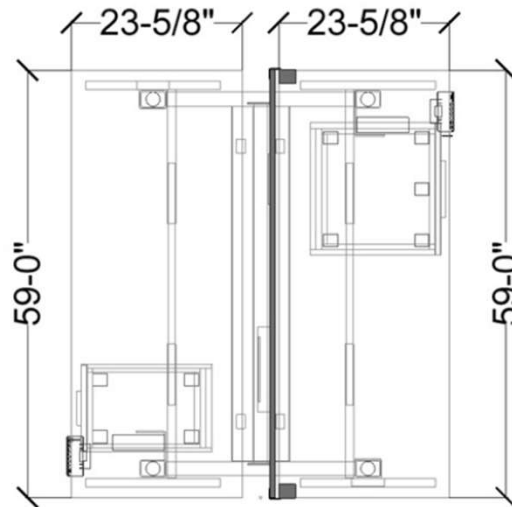

\$2,450

Clearance Price
 Regular Price: \$3400

AGILE

Electric Back-to-Back Height Adjustable Desk, with 2 Pedestals
 Dimensions: W60 x D24.
 Finish: White Laminate, Black Metal, Felt Grey or Blue Screen

\$2,599