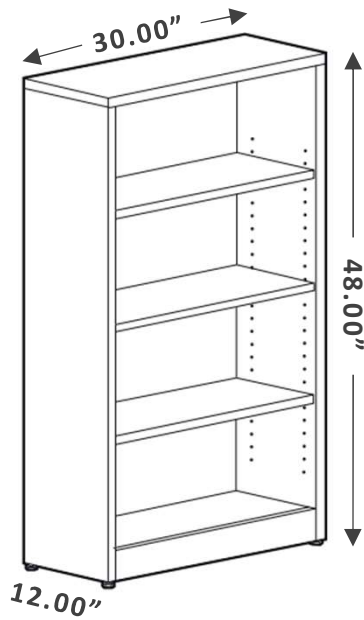

3-Drawer Lateral Filing Cabinet

Dimensions: W36 X D19.25 X H30.06 IN.

Finish: Black Metal

\$685

Clearance Price

Check Online: [CLICK HERE](#)

BRL

Bookcase
Dimensions: W31.5 X D1.75 X H71 IN.
Finish: Laminate Grey

\$185

Clearance Price

Check Online: [CLICK HERE](#)

INNOVATIONS

Bookcase
Dimensions: W31.5 X D13.75 X H71.5 IN.
Finish: Winter Wood Laminate

\$229

Clearance Price

Check Online: [CLICK HERE](#)

IONIC

Bookcase

Dimensions: W30 X D12 X H48 IN.

Finish: Laminate White Chocolate and Absolute Acajou

\$175

Clearance Price

Check Online: [CLICK HERE](#)

STORAGE CABINET

2-Door Storage Cabinet, 1 fixed shelf and 2 adjustable shelves

Dimensions: W36 X D18 X H72 IN.

Finish: Black Metal

\$229

Clearance Price

Check Online: [CLICK HERE](#)

U#112 – 5-Drawer Lateral

Hold Letter, Legal and A4
Metric file sizes
Some damages – drawers
stick
Black Metal