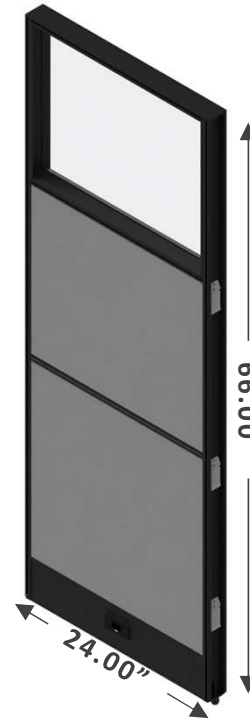

\$2,450

Clearance Price
 Regular Price: \$3400

AGILE

Electric Back-to-Back Height Adjustable Desk, with 2 Pedestals
 Dimensions: W60 x D24.
 Finish: White Laminate, Black Metal, Felt Grey or Blue Screen

\$2,599

Clearance Price
 Regular Price: \$3,770

Framework Glazed

Freestanding modular panel system with glazed panel.
Panels sold per piece and can be configured; pricing does not include trims and connectors – to be ordered separately.
Finish: Woven Grey Fabric and Charcoal Grey edge/trim

\$235

Clearance Price for W24"

\$300

Clearance Price for W36"

VERSARE HUSH

Freestanding panel system.

Dimensions: W72 X D48 X H72 IN.

Finish: Charcoal Grey Fabric, Clear & Frosted poly glass, silver metal edge/trim

\$995

Clearance Price

Check Online: [CLICK HERE](#)

FRAMEWORK

Panel Modules

Dimension: W70.8 x D2.36 x H66 IN

Dimensions: W35.4 x D2.36 x H48 IN

Finish: Woven Grey Fabric, Charcoal Grey edge/trim