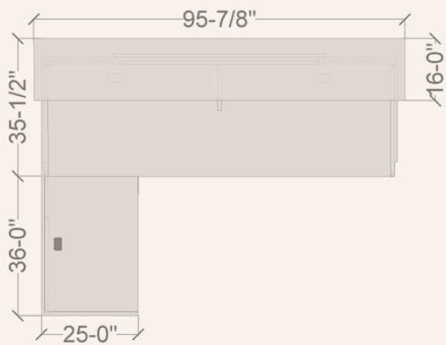

Clearance Price

Check Online: [CLICK HERE](#)

PRESENTATION

Presentation Table

Dimensions: W72 X D48 X H36 IN.

Finish: Black Walnut laminate

\$715

Clearance Price

Regular Price: \$840

STOOL

Factor Drafting Stool

Dimensions: W26.5 x D23.5 x H49 IN.

Finish: Black mesh back, Grey fabric seat

\$460

Clearance Price

Regular Price: \$540

Reception desks

www.buyritebc.com

2024

SOLD

ZIRA SERIES

L-Shape Reception Desk, can be configured left Or right.

Dimensions: W96 X D72 X H43.3 IN.

Finish: Tiger Walnut laminate