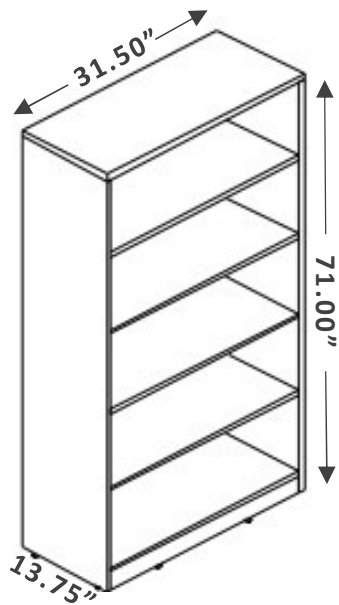

3-Drawer Lateral Filing Cabinet

Dimensions: W36 X D19.25 X H30.06 IN.

Finish: Black Metal

\$685

Clearance Price

Check Online: [CLICK HERE](#)

BRL

Bookcase
Dimensions: W31.5 X D1.75 X H71 IN.
Finish: Laminate Grey

\$185

Clearance Price

Check Online: [CLICK HERE](#)

INNOVATIONS

Bookcase
Dimensions: W31.5 X D13.75 X H71.5 IN.
Finish: Winter Wood Laminate

\$229

Clearance Price

Check Online: [CLICK HERE](#)

IONIC

Bookcase

Dimensions: W30 X D12 X H48 IN.

Finish: Laminate White Chocolate and Absolute Acajou

\$175

Clearance Price

Check Online: [CLICK HERE](#)

STORAGE CABINET