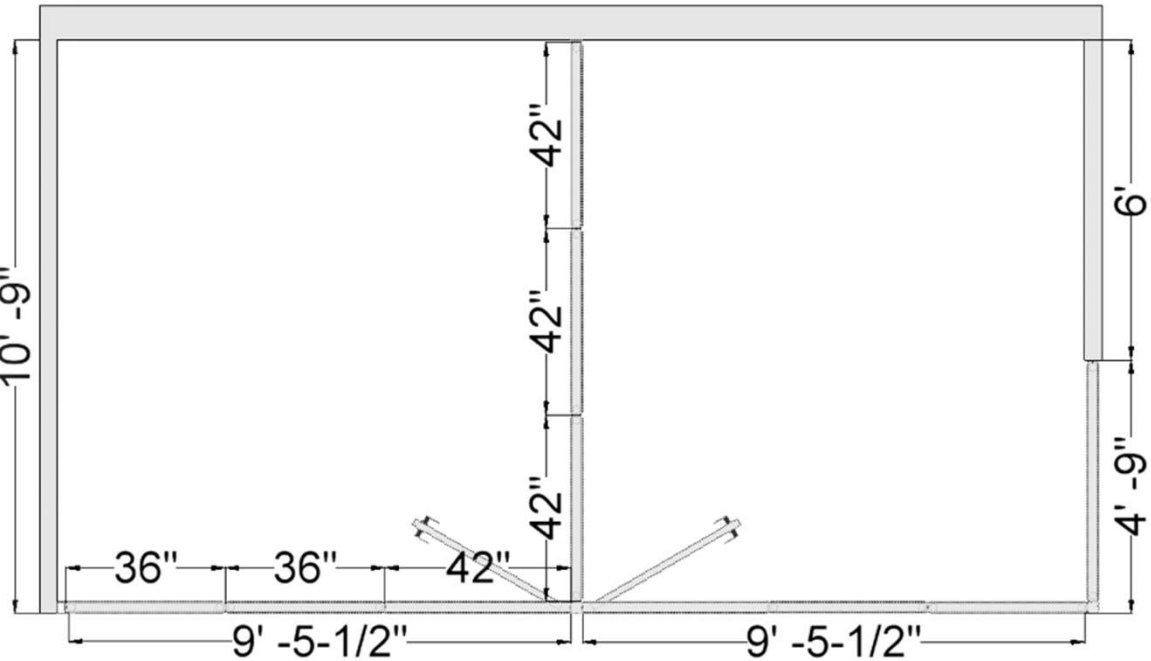

Boulevard

Dividing wall panels

Wall - To - Wall layout with 2 doors

Dimensions: Below as per layout

Finishes: Fabric Anchorage Cloud AN64 , Frame Designer White DWT, Laminate Designer White DWT

Reconfigure is possible with new panels

Please reach out to a sales rep if you need assistance with this.

$5755

Clearance Price

Regular Price: $11,510