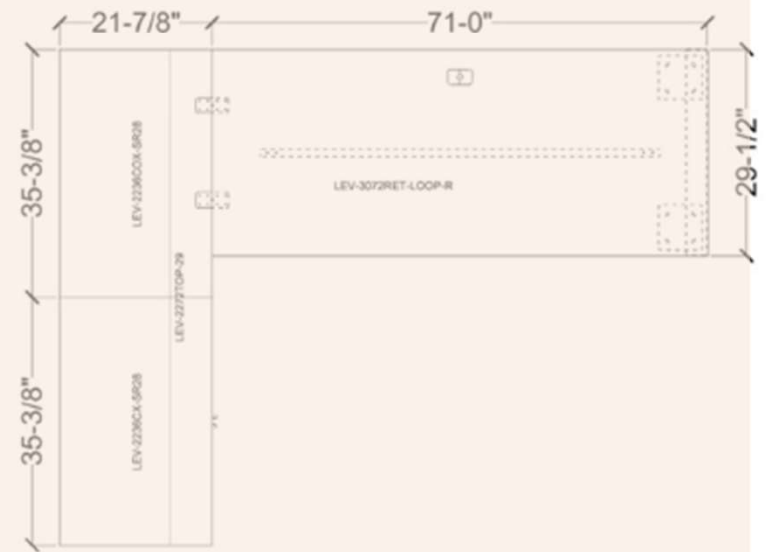

\$995

Clearance Price
 Regular Price: \$1,385

SOLD

LEVELS

L-shape Desk With Loop Leg and Two Storage Units.
Finishes: Winter Wood Laminate
Dimensions: Desk 72x30, Return 72x22, Hutch 72

\$995

Full Set Discounted Price
Regular Price: \$1,925

Workspace L Shape Desk with Storage and Cushion

Tiered desk with storage module that features a sliding door and a cushion for flexible seating.
Dimensions: W72 x D24 x H29 IN.
Finish: Desert Sand Laminate, Black Metal, Burgundy Fabric Cushion
Note: No Grommet hole on the desk

Dimensions: W60 x D24 x H/29 IN.
Desk: Seaside White with Black legs
Height Adjustable Wire Management included in price (\$64)
Pedestal: Winter Wood with Black Handles
Storage: Seaside White with Silver Handles
Note: No Grommet hole on the desk

\$440

Clearance Price

BRL

60" / 66" L-Shaped

Dimensions: W66 X D60 X H29 IN.

Dimensions: W66 X D66 X H29 IN.

Finish: Laminate Grey or White Laminate

\$420