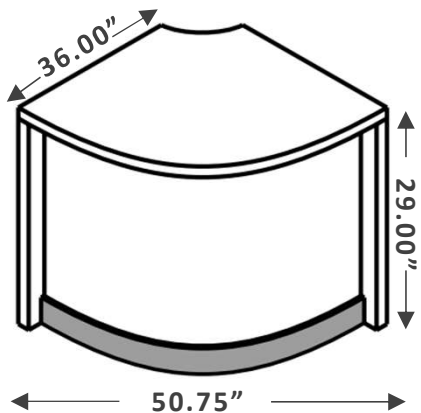

ARTOPEX SERIES

Artopex 90° curved Desk

Dimensions: W50.75 x D36 x H29 IN.

Finish: Ginger Root laminate, Silver Metal

$350 Clearance Price
Regular Price: $1665

Check Online: [CLICK HERE](#)