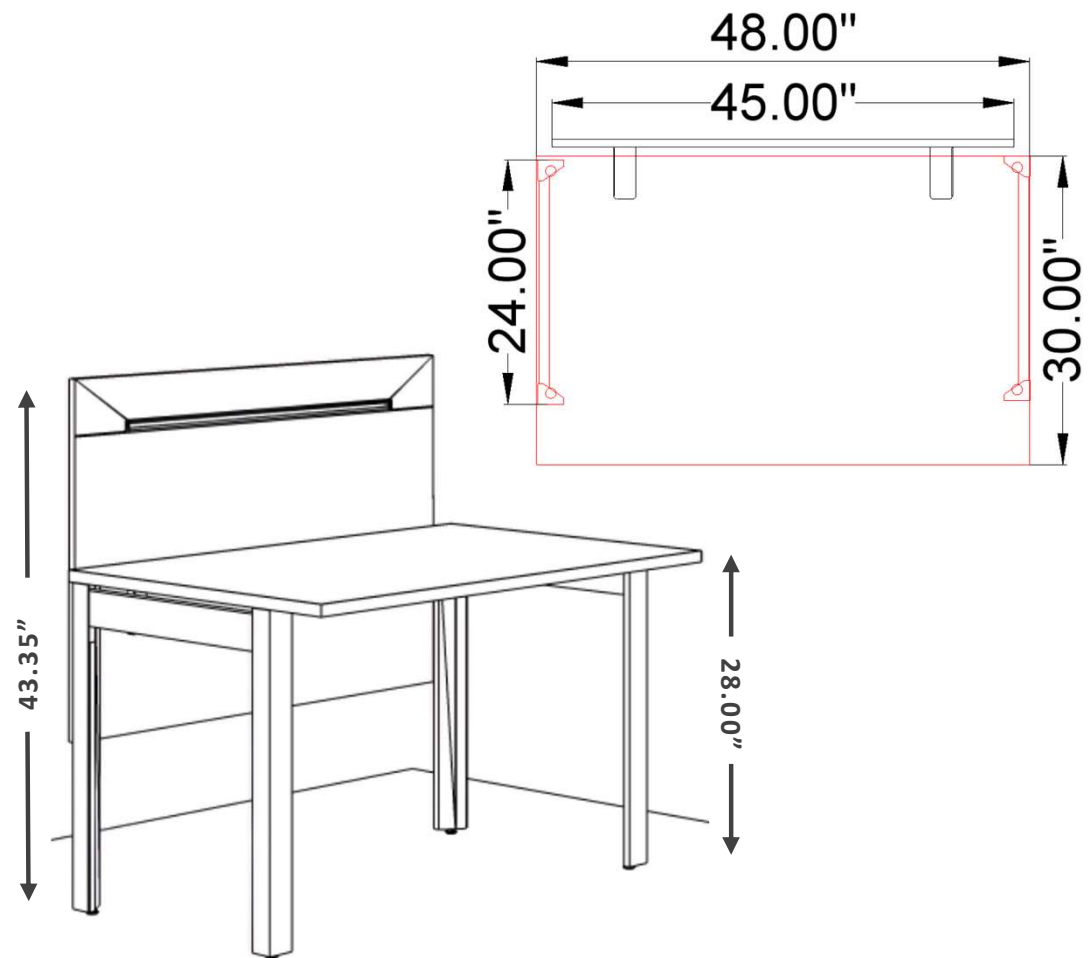

Workspace L Shape Desk with Storage and Cushion

Tiered desk with storage module that features a sliding door and a cushion for flexible seating.
Dimensions: W72 x D24 x H29 IN.
Finish: Desert Sand Laminate, Black Metal, Burgundy Fabric Cushion
Note: No Grommet hole on the desk

Dimensions: W60 x D24 x H/29 IN.
Desk: Seaside White with Black legs
Height Adjustable Wire Management included in price (\$64)
Pedestal: Winter Wood with Black Handles
Storage: Seaside White with Silver Handles
Note: No Grommet hole on the desk

\$440

Clearance Price

BRL

60" / 66" L-Shaped

Dimensions: W66 X D60 X H29 IN.

Dimensions: W66 X D66 X H29 IN.

Finish: Laminate Grey or White Laminate

\$420

Check Online: [CLICK HERE](#)

For individual components, please contact info@buyritebc.com

Bridges Benching Table

Benching Table featuring 24" deep legs, a 6" deep worksurface overhang, and an integrated anodized aluminum accessory rail on the table-mounted divider.