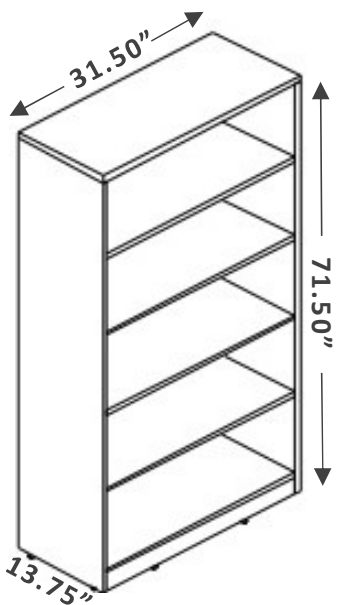

3-Drawer Lateral Filing Cabinet

Dimensions: W36 X D19.25 X H30.06 IN.

Finish: Black Metal

\$685

Clearance Price

Check Online: [CLICK HERE](#)

BRL

Bookcase
Dimensions: W31.5 X D1.75 X H71 IN.
Finish: Laminate Grey

\$185

Clearance Price

Check Online: [CLICK HERE](#)

INNOVATIONS

Bookcase
Dimensions: W31.5 X D13.75 X H71.5 IN.
Finish: Winter Wood Laminate

\$229

Clearance Price

Check Online: [CLICK HERE](#)

IONIC

Bookcase

Dimensions: W30 X D12 X H48 IN.

Finish: Laminate White Chocolate and Absolute Acajou

\$175

Clearance Price

Check Online: [CLICK HERE](#)

STORAGE CABINET

2-Door Storage Cabinet, 1 fixed shelf and 2 adjustable shelves

Dimensions: W36 X D18 X H72 IN.

Finish: Black Metal

\$229

Clearance Price

Check Online: [CLICK HERE](#)

U#112 – 5-Drawer Lateral

Hold Letter, Legal and A4
Metric file sizes
Some damages – drawers
stick
Black Metal