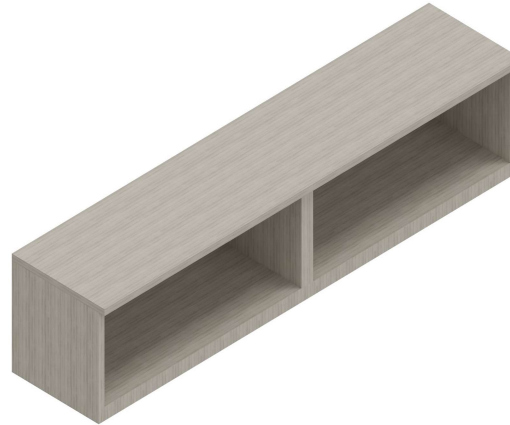

LICENCE SERIES

Overhead open storage
Noce Grigio laminate
Dimensions: W66/72 x D16 x H16.75

Clearance Price(W66):
$279
Clearance Price (W72):
$289

Check Online: [CLICK HERE](#)