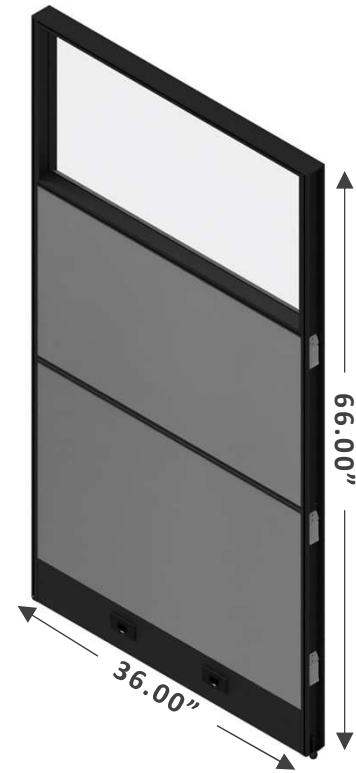

\$2,450

Clearance Price
 Regular Price: \$3400

AGILE

Electric Back-to-Back Height Adjustable Desk, with 2 Pedestals
 Dimensions: W60 x D24.
 Finish: White Laminate, Black Metal, Felt Grey or Blue Screen

\$2,599

Clearance Price
 Regular Price: \$3,770

Framework Glazed

Freestanding modular panel system with glazed panel.
Panels sold per piece and can be configured; pricing does not include trims and connectors – to be ordered separately.
Finish: Woven Grey Fabric and Charcoal Grey edge/trim

\$235

Clearance Price for W24"

\$300

Clearance Price for W36"

VERSARE HUSH

Freestanding panel system.

Dimensions: W72 X D48 X H72 IN.

Finish: Charcoal Grey Fabric, Clear & Frosted poly glass, silver metal edge/trim