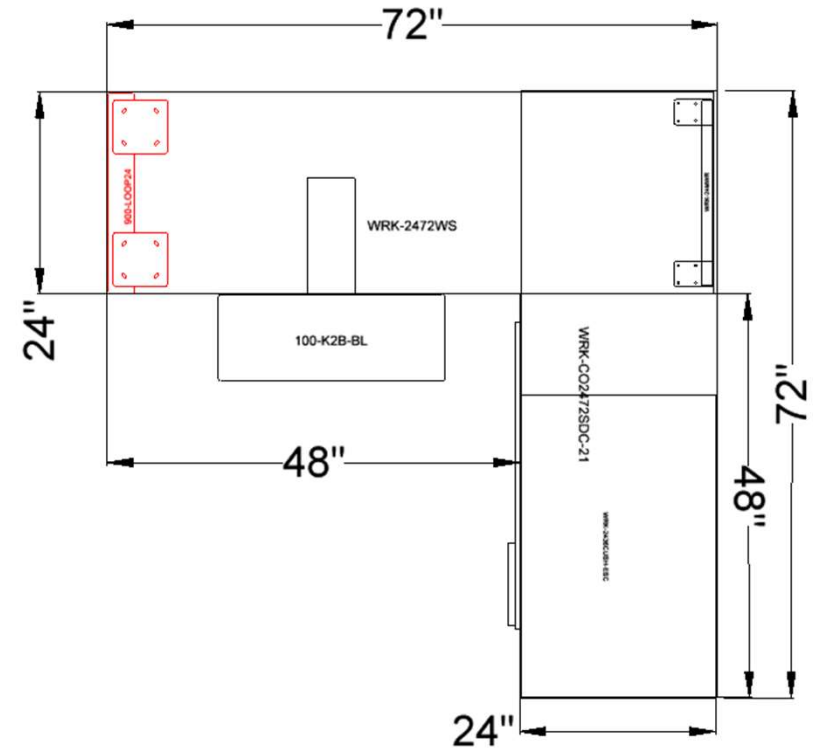

\$995

Clearance Price
 Regular Price: \$1,385

SOLD

LEVELS

L-shape Desk With Loop Leg and Two Storage Units.
Finishes: Winter Wood Laminate
Dimensions: Desk 72x30, Return 72x22, Hutch 72

\$995

Full Set Discounted Price
Regular Price: \$1,925

INNOVATIONS Desk package

72" x 72" L-Shape desk with loop legs. Includes mobile 'Box-Box-File' pedestal drawers and articulation Keyboard Tray.

Finishes: Sugar Maple Laminate, Silver Legs

\$799

Clearance Price
Regular Price: \$1,250

Workspace L Shape Desk with Storage and Cushion

Tiered desk with storage module that features a sliding door and a cushion for flexible seating.
Dimensions: W72 x D24 x H29 IN.
Finish: Desert Sand Laminate, Black Metal, Burgundy Fabric Cushion
Note: No Grommet hole on the desk

Dimensions: W60 x D24 x H/29 IN.
Desk: Seaside White with Black legs
Height Adjustable Wire Management included in price (\$64)
Pedestal: Winter Wood with Black Handles
Storage: Seaside White with Silver Handles
Note: No Grommet hole on the desk