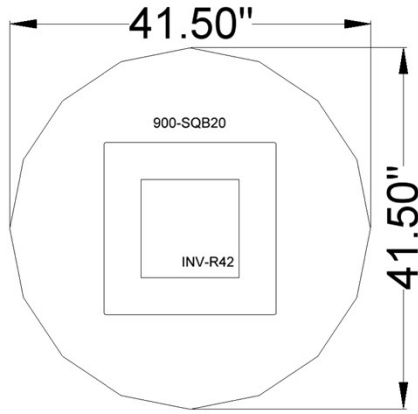

\$899

Clearance Price

Check Online: [CLICK HERE](#)

BRL SERIES

Racetrack top conference table
 Dimensions: W72/120/144 x D36/48 x H28 IN
 Finish: White and grey laminate

\$349

Clearance Price for 72"W

\$750

Clearance Price for 120"W

\$799

Clearance Price for 144"W

Check Online: [CLICK HERE](#)

900 SERIES

Round Tabletop with standard height square Base.

Dimensions: W42 X D42 X H28 IN.

Finish: Winter Wood laminate, Silver metal