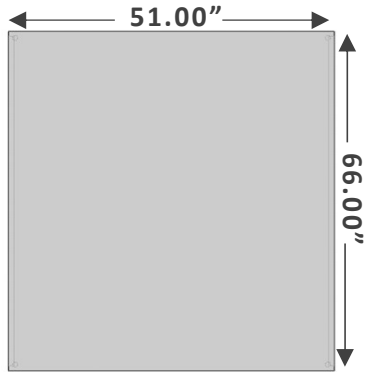

\$235

Clearance Price for W24"

\$300

Clearance Price for W36"

VERSARE HUSH

Freestanding panel system.

Dimensions: W72 X D48 X H72 IN.

Finish: Charcoal Grey Fabric, Clear & Frosted poly glass, silver metal edge/trim

\$5755

Clearance Price

Regular Price: \$11,510

Boardroom and Occasional Tables

2024

www.buyritebc.com

BRIDGES SERIES

Bridges boardroom/meeting table.
 Dimensions: W66 X D50.5 X H30 IN.
 Finish: Walnut Heights laminate Top,
 Designer White base.

\$899

Clearance Price

Check Online: [CLICK HERE](#)

BRL SERIES

Racetrack top conference table
 Dimensions: W72/120/144 x D36/48 x H28 IN
 Finish: White and grey laminate

\$349

Clearance Price for 72"W

\$750