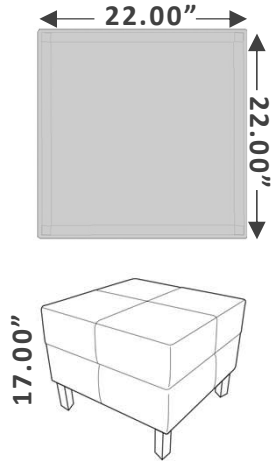

OTTOMAN

CITI Square Ottoman
Dimensions: W22 X D22 X H17 IN.
Finish: Bronze Genuine and mock leather combination, Silver Legs

$269

Clearance Price

Check Online: [CLICK HERE](#)