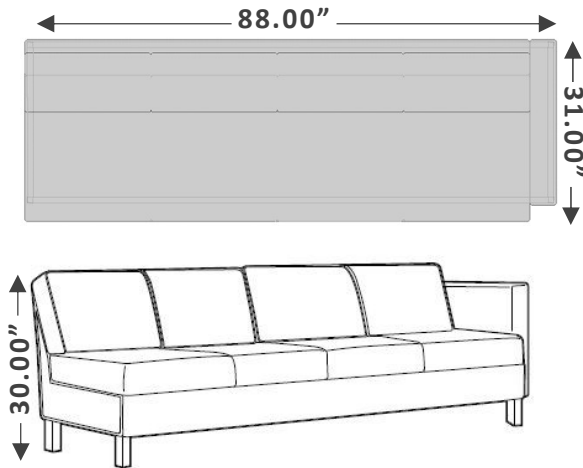

Finishes: Sugar Maple Laminate, Silver Legs

\$799

Clearance Price
Regular Price: \$1,250

Workspace L Shape Desk with Storage and Cushion

Tiered desk with storage module that features a sliding door and a cushion for flexible seating.
Dimensions: W72 x D24 x H29 IN.
Finish: Desert Sand Laminate, Black Metal, Burgundy Fabric Cushion
Note: No Grommet hole on the desk

Storage credenza
\$575

Dimensions: W60 x D24 x H/29 IN.
Desk: Seaside White with Black legs
Pedestal: Winter Wood with Black Handles
Storage: Seaside White with Silver Handles
Note: No Grommet hole on the desk

Classroom Chairs
Black seat
\$380 Regular
\$89 Clearance

Sold in Sets of 2

59522

Steel stools
Black
\$305 Regular
\$150 Clearance
Sold in Sets of 4

OTTOMAN

CITI Square Ottoman
 Dimensions: W22 X D22 X H17 IN.
 Finish: Bronze Genuine and mock leather combination, Silver Legs

\$269

Clearance Price

Check Online: [CLICK HERE](#)

LOUNGE SEATING

CITI Square lounge seating with right arm
 Dimensions: W88 x D31 x H30 IN
 Finish: Vitality Hot Spring(VY37) seat + back, Aristo Nirvana (AO28) frame + arms