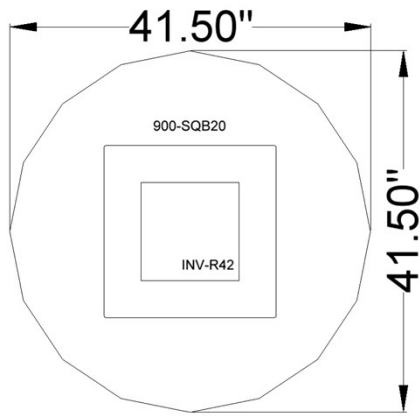

\$995

Clearance Price

Check Online: [CLICK HERE](#)

BRL SERIES

Racetrack top conference table
 Dimensions: W72/120/144 x D36/48 x H28 IN
 Finish: White and grey laminate

\$349

Clearance Price for 72"W

\$750

Clearance Price for 120"W

\$799

Clearance Price for 144"W

Check Online: [CLICK HERE](#)

900 SERIES

Round Tabletop with standard height square Base.

Dimensions: W42 X D42 X H28 IN.

Finish: Winter Wood laminate, Silver metal

\$320

Clearance Price

Check Online: [CLICK HERE](#)

BRL SERIES

Round table with cross base.

Dimensions: W42 x D42 x H28 IN

Finish: White and grey laminate

\$150

Clearance Price

Check Online: [CLICK HERE](#)

PRESENTATION

Presentation Table

Dimensions: W72 X D48 X H36 IN.

Finish: Black Walnut laminate

\$715

Clearance Price
Regular Price: \$840