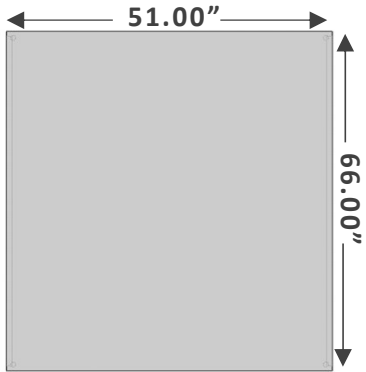

\$235

Clearance Price for W24"

\$300

Clearance Price for W36"

VERSARE HUSH

Freestanding panel system.

Dimensions: W72 X D48 X H72 IN.

Finish: Charcoal Grey Fabric, Clear & Frosted poly glass, silver metal edge/trim

\$5755

Clearance Price

Regular Price: \$11,510

Boardroom and Occasional Tables

2024

www.buyritebc.com

BRIDGES SERIES

Bridges boardroom/meeting table.
 Dimensions: W66 X D50.5 X H30 IN.
 Finish: Walnut Heights laminate Top,
 Designer White base.

\$995

Clearance Price

Check Online: [CLICK HERE](#)

BRL SERIES

Racetrack top conference table
 Dimensions: W72/120/144 x D36/48 x H28 IN
 Finish: White and grey laminate

\$349

Clearance Price for 72"W

\$750