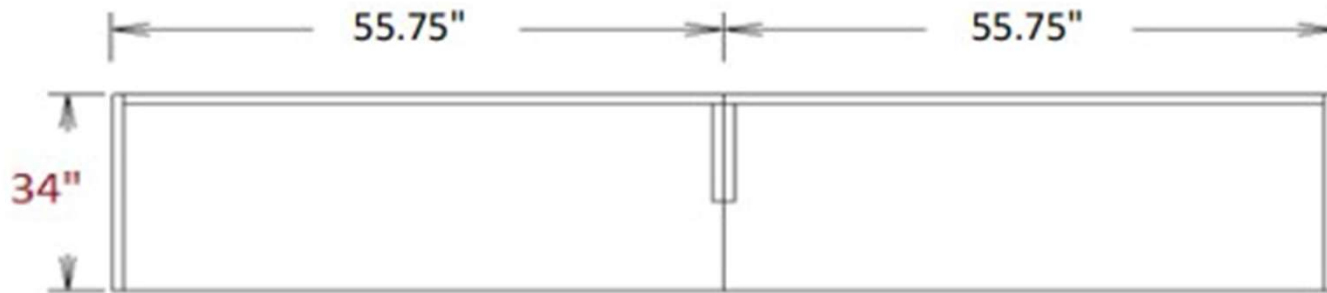

\$2,040

Full Set Regular Price: \$2,400

BRL

66" Bullet Top Desk

Dimensions: W66 X D72 X H29 IN.

Finish: Laminate Grey or White Laminate, Black Metal

\$440

Clearance Price

BRL

60" / 66" L-Shaped

Dimensions: W66 X D60 X H29 IN.

Dimensions: W66 X D66 X H29 IN.

Finish: Laminate Grey or White Laminate

\$420

Clearance Price With Return 30"

\$430

Clearance Price With Return 36"

Workspace L Shape Desk with Storage and Cushion

Tiered desk with storage module that features a sliding door and a cushion for flexible seating.
Dimensions: W72 x D72 x H22/29 IN.
Finish: Desert Sand Laminate, Black Metal, Burgundy Fabric Cushion
Note: No Grommet hole on the desk