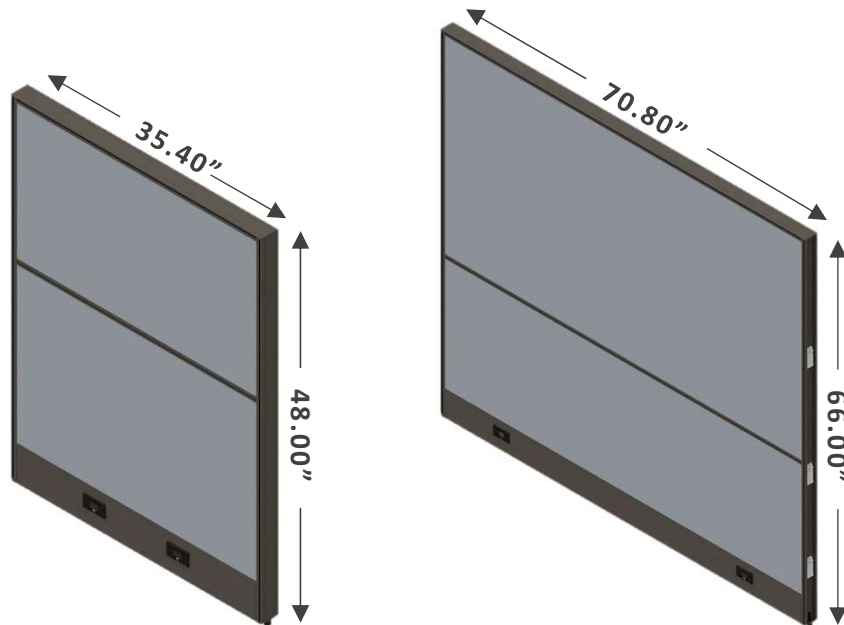

Clearance Price
 Regular Price: \$3,770

Framework Glazed

Freestanding modular panel system with glazed panel.
Panels sold per piece and can be configured; pricing does not include trims and connectors – to be ordered separately.
Finish: Woven Grey Fabric and Charcoal Grey edge/trim

\$235

Clearance Price for W24"

\$300

Clearance Price for W36"

VERSARE HUSH

Freestanding panel system.

Dimensions: W72 X D48 X H72 IN.

Finish: Charcoal Grey Fabric, Clear & Frosted poly glass, silver metal edge/trim

\$1069

Clearance Price

Check Online: [CLICK HERE](#)

FRAMEWORK

Panel Modules

Dimension: W70.8 x D2.36 x H66 IN

Dimensions: W35.4 x D2.36 x H48 IN

Finish: Woven Grey Fabric, Charcoal Grey edge/trim