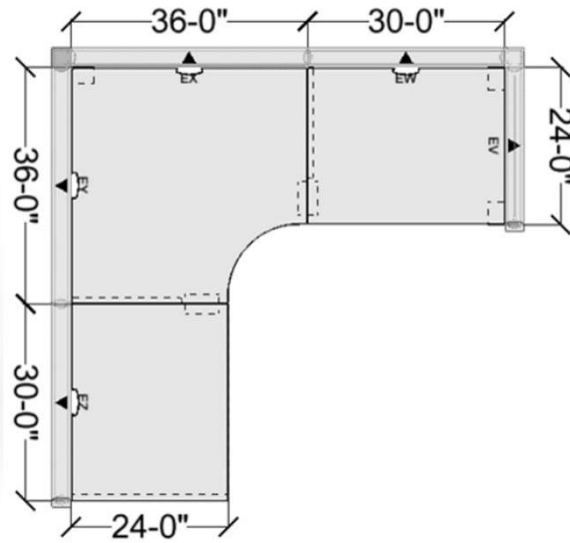

EVOLVE

Worksurface: 2x Straight W30" x D24", 1x Corner Curved W36" x D24", 1x Fabric Glazed Panel, 2x Fabric Acoustic Panel, Twelve Series BBF Mobile Pedestal with Cushion, 2x Open Bottom Panel
Finishes: Asian Night Laminate, Designer White, Streak Zoom Fabric

$2,940

Clearance Price
Regular Price: $3400

AGILE

Electric Back-to-Back Height Adjustable Desk, with 2 Pedestals
Dimensions: W60 x D24.
Finish: White Laminate, Black Metal, Felt Grey or Blue Screen

$2,599

Clearance Price
Regular Price: $3,770