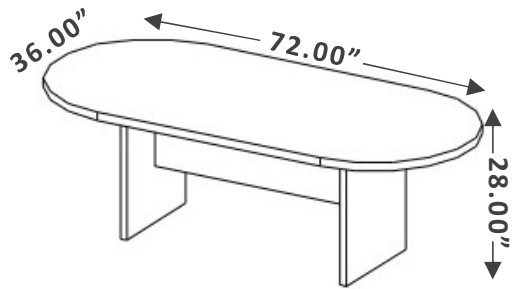

\$5755

Clearance Price

Regular Price: \$11,510

Boardroom and Occasional Tables

2024

www.buyritebc.com

BRIDGES SERIES

Bridges boardroom/meeting table.
 Dimensions: W66 X D50.5 X H30 IN.
 Finish: Walnut Heights laminate Top,
 Designer White base.

\$995

Clearance Price

Check Online: [CLICK HERE](#)

BRL SERIES

Racetrack top conference table
 Dimensions: W72/120/144 x D36/48 x H28 IN
 Finish: White and grey laminate

\$349

Clearance Price for 72"W

\$750