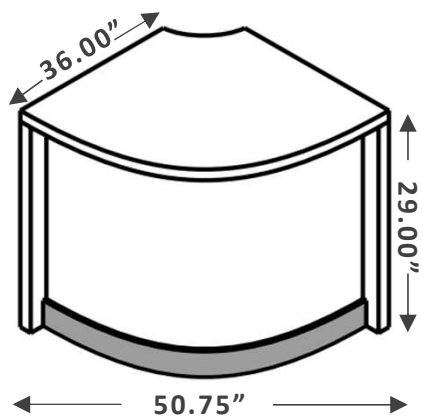

ARTOPEX SERIES

Artopex 90° curved Desk

Dimensions: W50.75 x D36 x H29 IN.

Finish: Ginger Root laminate, Silver Metal

$999

Clearance Price
Regular Price: $1665

Check Online: [CLICK HERE](#)