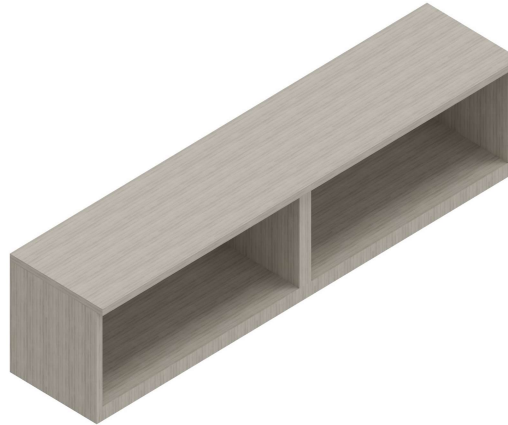

LICENCE SERIES

Overhead open Storge
Noce Grigio laminate
Dimensions: W66/72 x D16 x H16.75

Clearance Price(W66):
$279
Clearance Price (W72):
$289

Check Online: [CLICK HERE](#)