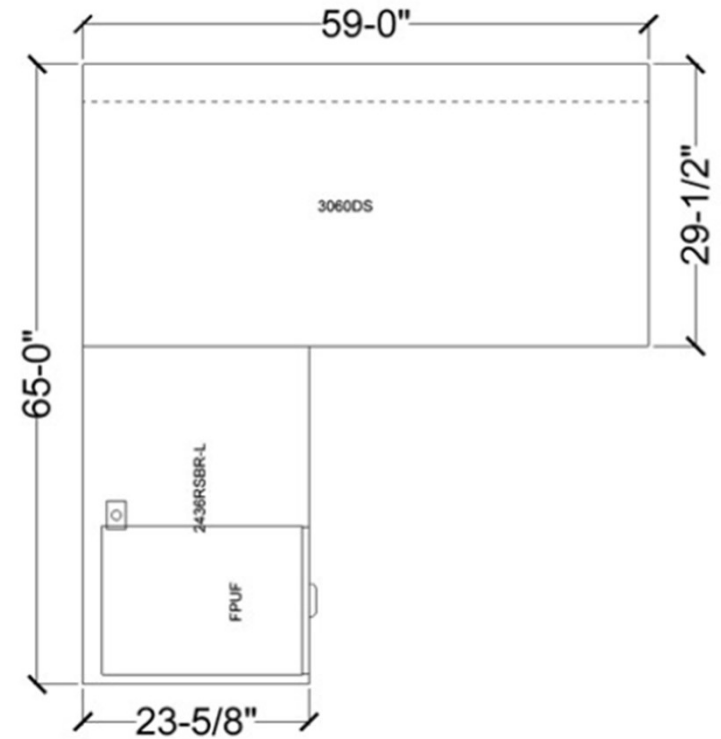

INNOVATIONS Desk package

72" x 72" L-Shape desk with loop legs. Includes mobile 'Box-Box-File' pedestal drawers and articulation Keyboard Tray.

Finishes: Sugar Maple Laminate, Silver Legs

$799

Clearance Price
Regular Price: $1,250