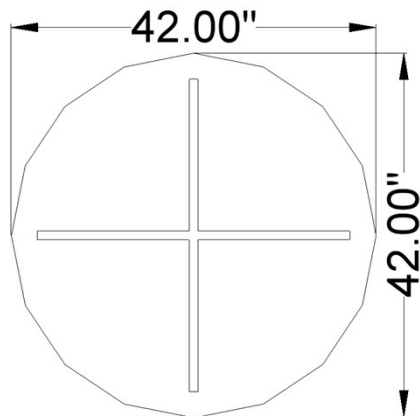

\$995

Clearance Price

Check Online: [CLICK HERE](#)

BRL SERIES

Racetrack top conference table
 Dimensions: W72/120/144 x D36/48 x H28 IN
 Finish: White and grey laminate

\$349

Clearance Price for 72"W

\$750

Clearance Price for 120"W

\$799

Clearance Price for 144"W

Check Online: [CLICK HERE](#)

900 SERIES

Round Tabletop with standard height square Base.

Dimensions: W42 X D42 X H28 IN.

Finish: Winter Wood laminate, Silver metal

\$320

Clearance Price

Check Online: [CLICK HERE](#)

BRL SERIES

Round table with cross base.

Dimensions: W42 x D42 x H28 IN

Finish: White and grey laminate

\$150

Clearance Price

Check Online: [CLICK HERE](#)

PRESENTATION

Presentation Table

Dimensions: W72 X D48 X H36 IN.

Finish: Black Walnut laminate

\$715

Clearance Price
Regular Price: \$840