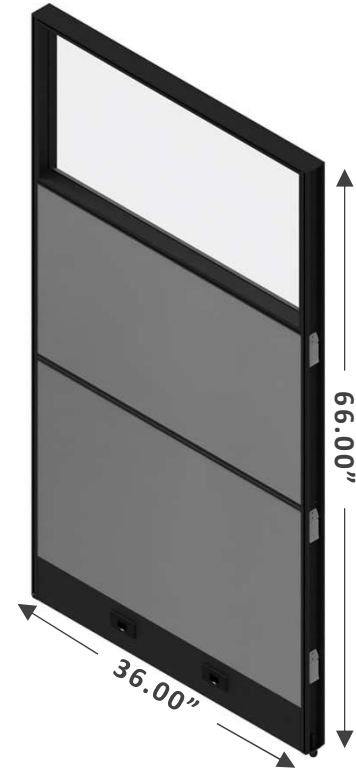

\$2,940

Clearance Price
 Regular Price: \$3400

AGILE

Electric Back-to-Back Height Adjustable Desk, with 2 Pedestals
 Dimensions: W60 x D24.
 Finish: White Laminate, Black Metal, Felt Grey or Blue Screen

\$2,599

Clearance Price
 Regular Price: \$3,770

Framework Glazed

Freestanding modular panel system with glazed panel.
Panels sold per piece and can be configured; pricing does not include trims and connectors – to be ordered separately.
Finish: Woven Grey Fabric and Charcoal Grey edge/trim

\$235

Clearance Price for W24"

\$300

Clearance Price for W36"

VERSARE HUSH

Freestanding panel system.

Dimensions: W72 X D48 X H72 IN.

Finish: Charcoal Grey Fabric, Clear & Frosted poly glass, silver metal edge/trim