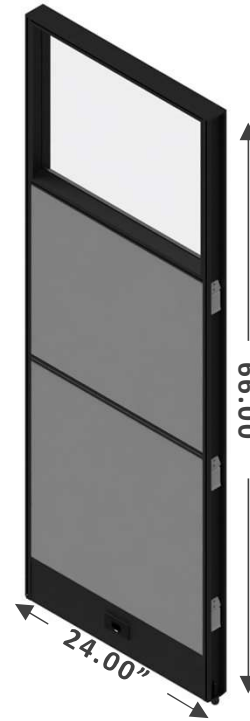

\$2,940

Clearance Price
 Regular Price: \$3400

AGILE

Electric Back-to-Back Height Adjustable Desk, with 2 Pedestals
 Dimensions: W60 x D24.
 Finish: White Laminate, Black Metal, Felt Grey or Blue Screen

\$2,599

Clearance Price
 Regular Price: \$3,770

Framework Glazed

Freestanding modular panel system with glazed panel.
Panels sold per piece and can be configured; pricing does not include trims and connectors – to be ordered separately.
Finish: Woven Grey Fabric and Charcoal Grey edge/trim

\$235

Clearance Price for W24"

\$300

Clearance Price for W36"

VERSARE HUSH

Freestanding panel system.

Dimensions: W72 X D48 X H72 IN.

Finish: Charcoal Grey Fabric, Clear & Frosted poly glass, silver metal edge/trim

\$1069

Clearance Price

Check Online: [CLICK HERE](#)

FRAMEWORK

Panel Modules

Dimension: W70.8 x D2.36 x H66 IN

Dimensions: W35.4 x D2.36 x H48 IN

Finish: Woven Grey Fabric, Charcoal Grey edge/trim