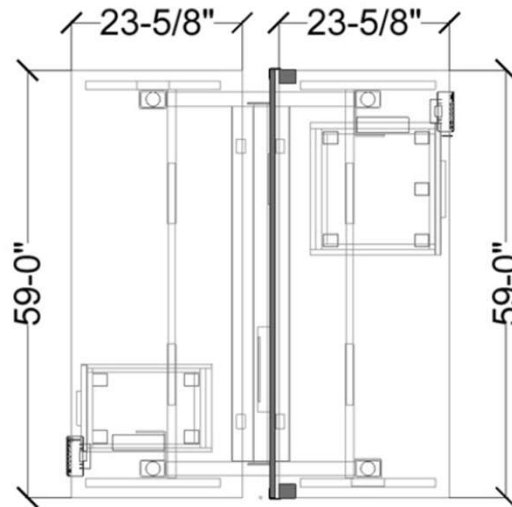

\$2,940

Clearance Price
 Regular Price: \$3400

AGILE

Electric Back-to-Back Height Adjustable Desk, with 2 Pedestals
 Dimensions: W60 x D24.
 Finish: White Laminate, Black Metal, Felt Grey or Blue Screen

\$2,599