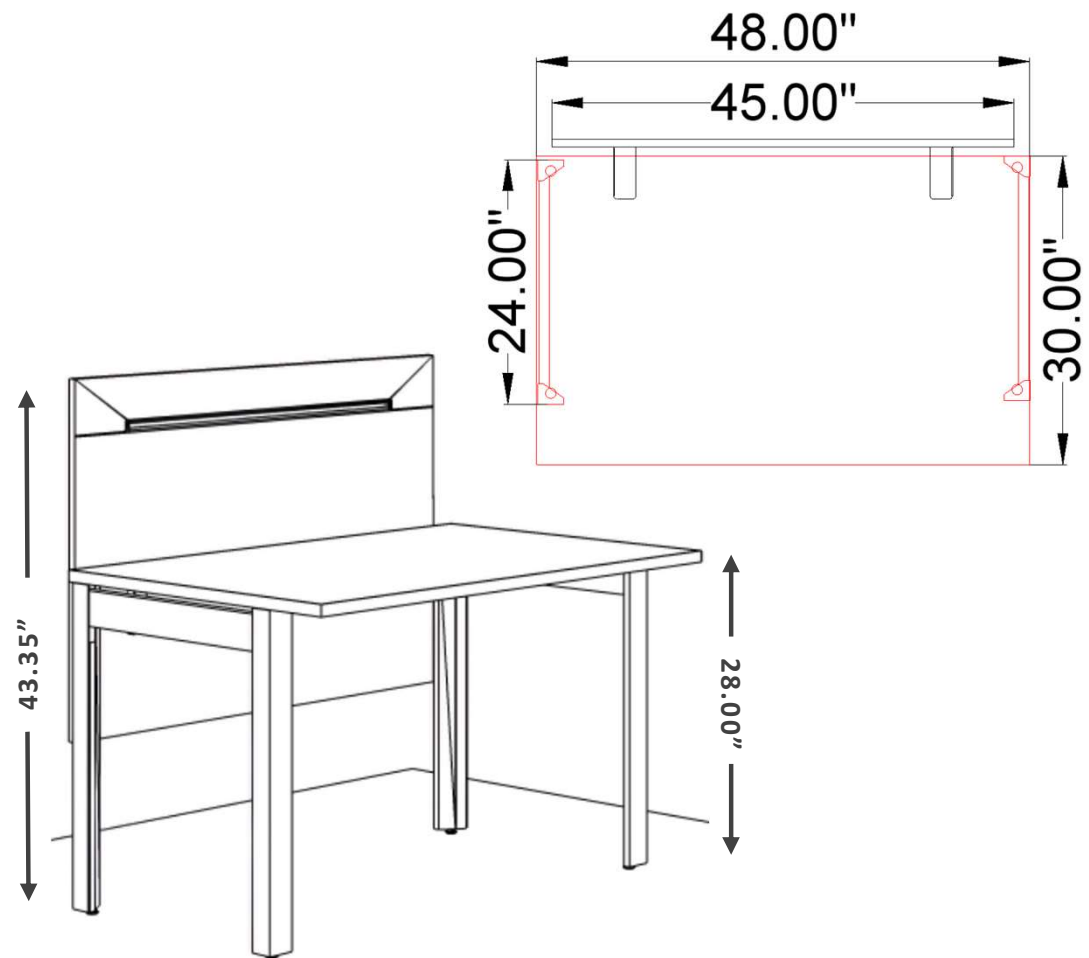

Storage credenza
\$575

Dimensions: W60 x D24 x H/29 IN.
Desk: Seaside White with Black legs
Pedestal: Winter Wood with Black Handles
Storage: Seaside White with Silver Handles
Note: No Grommet hole on the desk

\$2,040

Full Set Regular Price: \$2,400

BRL

66" Bullet Top Desk

Dimensions: W66 X D72 X H29 IN.

Finish: Laminate Grey or White Laminate, Black Metal

\$440

Clearance Price

Clearance Price With Return 36"

Workspace L Shape Desk with Storage and Cushion

Tiered desk with storage module that features a sliding door and a cushion for flexible seating.
Dimensions: W72 x D72 x H22/29 IN.
Finish: Desert Sand Laminate, Black Metal, Burgundy Fabric Cushion
Note: No Grommet hole on the desk

\$1535

Clearance Price
Regular Price: \$3,770

Check Online: [CLICK HERE](#)

For individual components, please contact info@buyritebc.com

Bridges Benching Table

Benching Table featuring 24" deep legs, a 6" deep worksurface overhang, and an integrated anodized aluminum accessory rail on the table-mounted divider.