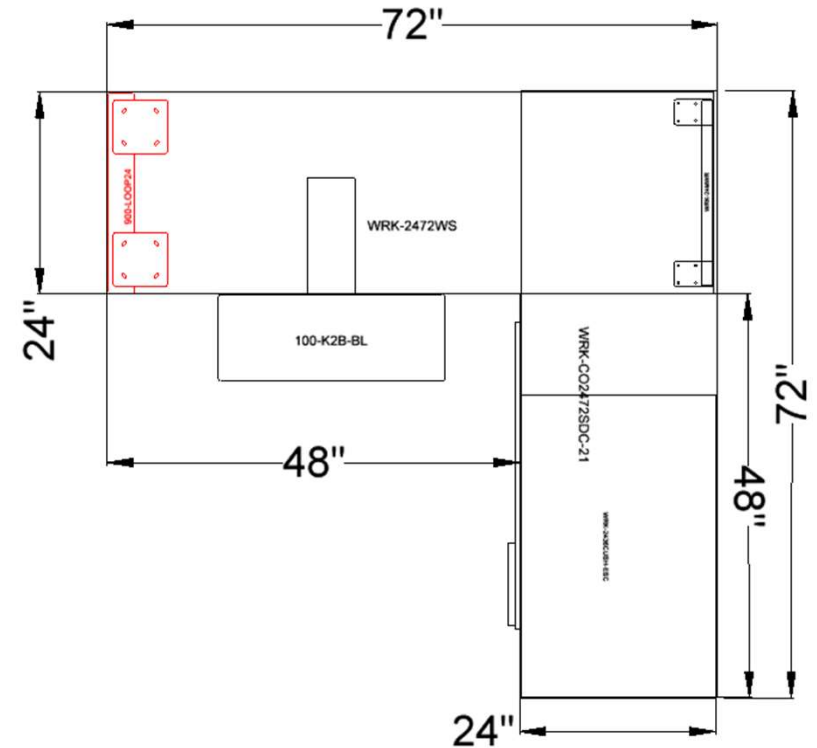

\$2,088 Full Set

LEVELS

L-shape Desk With Loop Leg and Two Storage Units.
 Finishes: Winter Wood Laminate
 Dimensions: Desk 72x30, Return 72x22, Hutch 72

DESK & WORKSTATION

\$995

Full Set Discounted Price
 Regular Price: \$1,925

Check Online: [CLICK HERE](#)

For individual components, please contact info@buyritebc.com

INNOVATIONS Desk package

72" x 72" L-Shape desk with loop legs. Includes mobile 'Box-Box-File' pedestal drawers and articulation Keyboard Tray.

Finishes: Sugar Maple Laminate, Silver Legs

\$799

Clearance Price
Regular Price: \$1,250

Workspace L Shape Desk with Storage and Cushion

Tiered desk with storage module that features a sliding door and a cushion for flexible seating.
Dimensions: W72 x D24 x H29 IN.
Finish: Desert Sand Laminate, Black Metal, Burgundy Fabric Cushion
Note: No Grommet hole on the desk

\$2,040

Full Set Regular Price: \$2,400

BRL

66" Bullet Top Desk

Dimensions: W66 X D72 X H29 IN.

Finish: Laminate Grey or White Laminate, Black Metal

\$440

Clearance Price