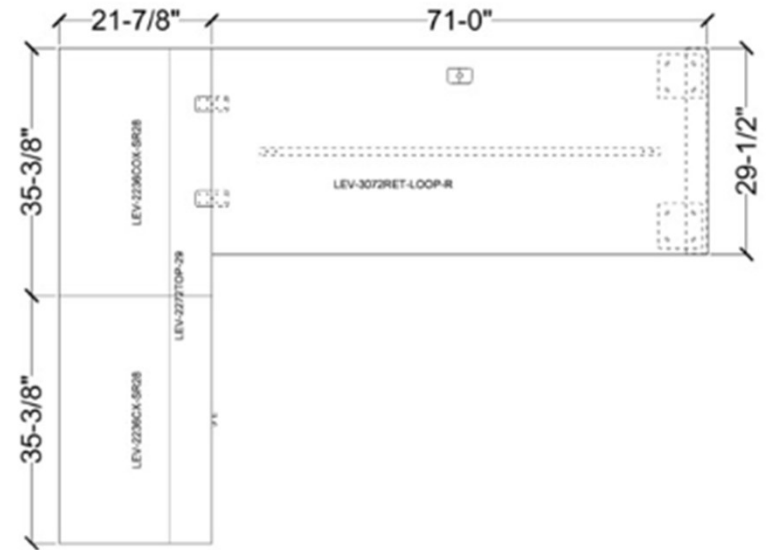

Clearance Price
Regular Price: \$305

\$1170 Full Set

Check Online: [CLICK HERE](#)

For individual components, please contact info@buyritebc.com

ATHENA

Height Adjustable Desk
 Dimensions: W66 X D24 X H29 IN.
 Finish: Desk, Pure White W/ Black Legs

\$2,088 Full Set

LEVELS

L-shape Desk With Loop Leg and Two Storage Units.
 Finishes: Winter Wood Laminate
 Dimensions: Desk 72x30, Return 72x22, Hutch 72

DESK & WORKSTATION

\$995

Full Set Discounted Price
 Regular Price: \$1,925

\$2,040

Full Set Regular Price: \$2,400

BRL

66" Bullet Top Desk

Dimensions: W66 X D72 X H29 IN.

Finish: Laminate Grey or White Laminate, Black Metal

\$440

Clearance Price

BRL

60" / 66" L-Shaped

Dimensions: W66 X D60 X H29 IN.

Dimensions: W66 X D66 X H29 IN.

Finish: Laminate Grey or White Laminate

\$420

Clearance Price With Return 30"

\$430