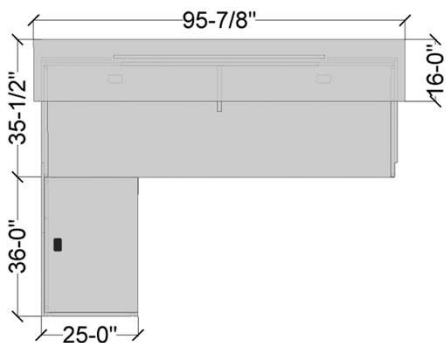

Clearance Price

Check Online: [CLICK HERE](#)

PRESENTATION

Presentation Table

Dimensions: W72 X D48 X H36 IN.

Finish: Black Walnut laminate

\$715

Clearance Price
Regular Price: \$840

STOOL

Factor Drafting Stool

Dimensions: W26.5 x D23.5 x H49 IN.

Finish: Black mesh back, Grey fabric seat

\$460

Clearance Price
Regular Price: \$540

\$1175 Full Set

Reception desks

www.buyritebc.com

2024

ZIRA SERIES

L-Shape Reception Desk, can be configured left Or right.

Dimensions: W96 X D72 X H43.3 IN.

Finish: Tiger Walnut laminate

\$2198

Clearance Price
Regular Price: \$2660