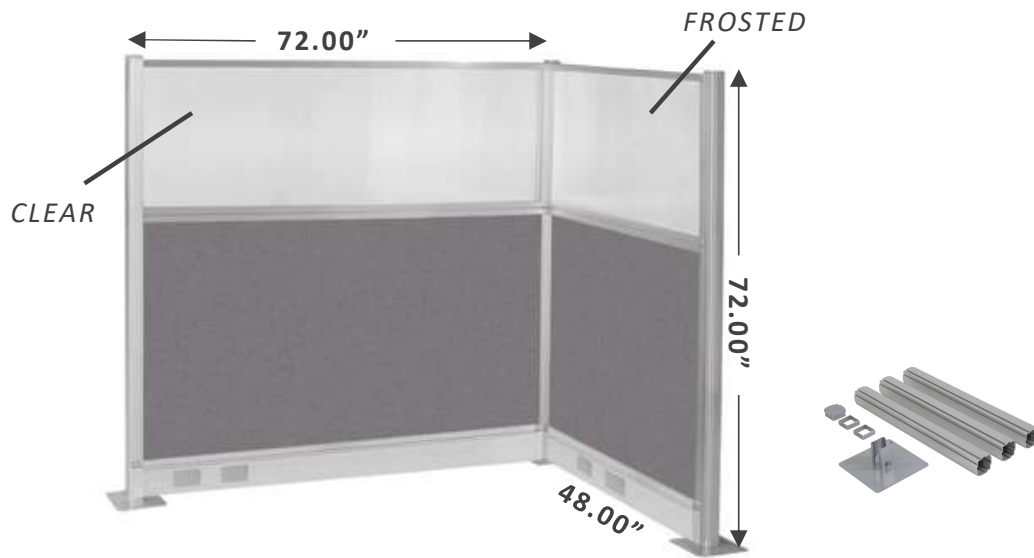

\$2,940

Clearance Price
 Regular Price: \$3400

AGILE

Electric Back-to-Back Height Adjustable Desk, with 2 Pedestals
 Dimensions: W60 x D24.
 Finish: White Laminate, Black Metal, Felt Grey or Blue Screen

\$2,599

Clearance Price
 Regular Price: \$3,770

Framework Glazed

Freestanding modular panel system with glazed panel.
Panels sold per piece and can be configured; pricing does not include trims and connectors – to be ordered separately.
Finish: Woven Grey Fabric and Charcoal Grey edge/trim

\$235

Clearance Price for W24"

\$300

Clearance Price for W36"

VERSARE HUSH

Freestanding panel system.

Dimensions: W72 X D48 X H72 IN.

Finish: Charcoal Grey Fabric, Clear & Frosted poly glass, silver metal edge/trim