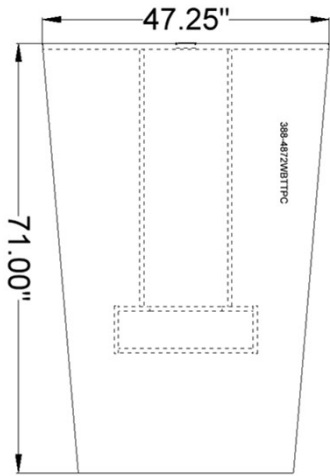

\$995

Clearance Price

Check Online: [CLICK HERE](#)

BRL SERIES

Racetrack top conference table
 Dimensions: W72/120/144 x D36/48 x H28 IN
 Finish: White and grey laminate

\$349

Clearance Price for 72"W

\$750

Clearance Price for 120"W

\$799

Clearance Price for 144"W

Check Online: [CLICK HERE](#)

900 SERIES

Round Tabletop with standard height square Base.

Dimensions: W42 X D42 X H28 IN.

Finish: Winter Wood laminate, Silver metal

\$320

Clearance Price

Check Online: [CLICK HERE](#)

BRL SERIES

Round table with cross base.

Dimensions: W42 x D42 x H28 IN

Finish: White and grey laminate

\$150

Clearance Price

Check Online: [CLICK HERE](#)

PRESENTATION

Presentation Table

Dimensions: W72 X D48 X H36 IN.

Finish: Black Walnut laminate

\$715

Clearance Price
Regular Price: \$840