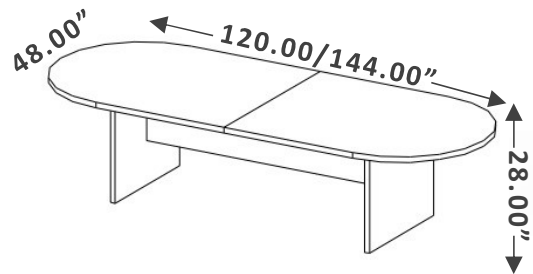

\$995

Clearance Price

Check Online: [CLICK HERE](#)

BRL SERIES

Racetrack top conference table
 Dimensions: W72/120/144 x D36/48 x H28 IN
 Finish: White and grey laminate

\$349

Clearance Price for 72"W

\$750

Clearance Price for 120"W

\$799

Clearance Price for 144"W

Check Online: [CLICK HERE](#)

900 SERIES

Round Tabletop with standard height square Base.

Dimensions: W42 X D42 X H28 IN.

Finish: Winter Wood laminate, Silver metal