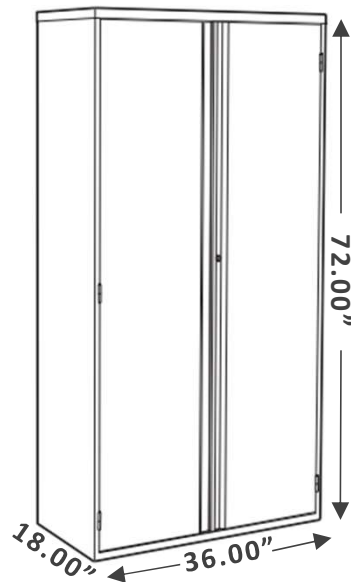

BRL

60" / 66" L-Shaped

Dimensions: W66 X D60 X H29 IN.

Dimensions: W66 X D66 X H29 IN.

Finish: Laminate Grey or White Laminate

\$420

Clearance Price With Return 30"

\$430

\$185

Clearance Price

Check Online: [CLICK HERE](#)

INNOVATIONS

Bookcase
Dimensions: W31.5 X D13.75 X H71.5 IN.
Finish: Winter Wood Laminate

\$229

Clearance Price

Check Online: [CLICK HERE](#)

IONIC

Bookcase

Dimensions: W30 X D12 X H48 IN.

Finish: Laminate White Chocolate and Absolute Acajou

\$175

Clearance Price

Check Online: [CLICK HERE](#)

STORAGE CABINET

2-Door Storage Cabinet, 1 fixed shelf and 2 adjustable shelves

Dimensions: W36 X D18 X H72 IN.

Finish: Black Metal

\$229

Clearance Price

Check Online: [CLICK HERE](#)

U#112 – 5-Drawer Lateral

Hold Letter, Legal and A4
Metric file sizes
Some damages – drawers
stick
Black Metal