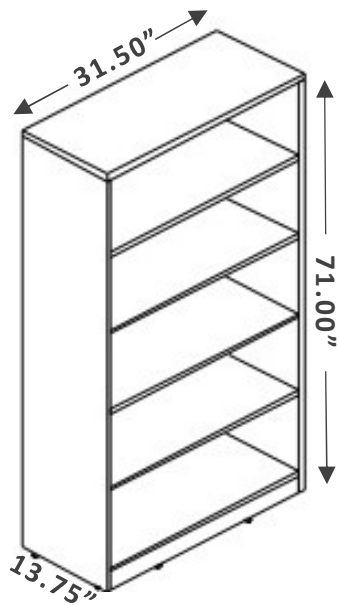

\$2,088 Full Set

Check Online: [CLICK HERE](#)

For individual components, please contact info@buyritebc.com

LEVELS

L-shape Desk With Loop Leg and Two Storage Units.
 Finishes: Winter Wood Laminate
 Dimensions: Desk 72x30, Return 72x22, Hutch 72

3-Drawer Lateral Filing Cabinet

Dimensions: W36 X D19.25 X H30.06 IN.

Finish: Black Metal

\$685

Clearance Price

Check Online: [CLICK HERE](#)

BRL

Bookcase
Dimensions: W31.5 X D1.75 X H71 IN.
Finish: Laminate Grey

\$185

Clearance Price

Check Online: [CLICK HERE](#)

INNOVATIONS

Bookcase
Dimensions: W31.5 X D13.75 X H71.5 IN.
Finish: Winter Wood Laminate

\$229

Clearance Price

Check Online: [CLICK HERE](#)

IONIC

Bookcase

Dimensions: W30 X D12 X H48 IN.

Finish: Laminate White Chocolate and Absolute Acajou

\$175

Clearance Price

Check Online: [CLICK HERE](#)

STORAGE CABINET