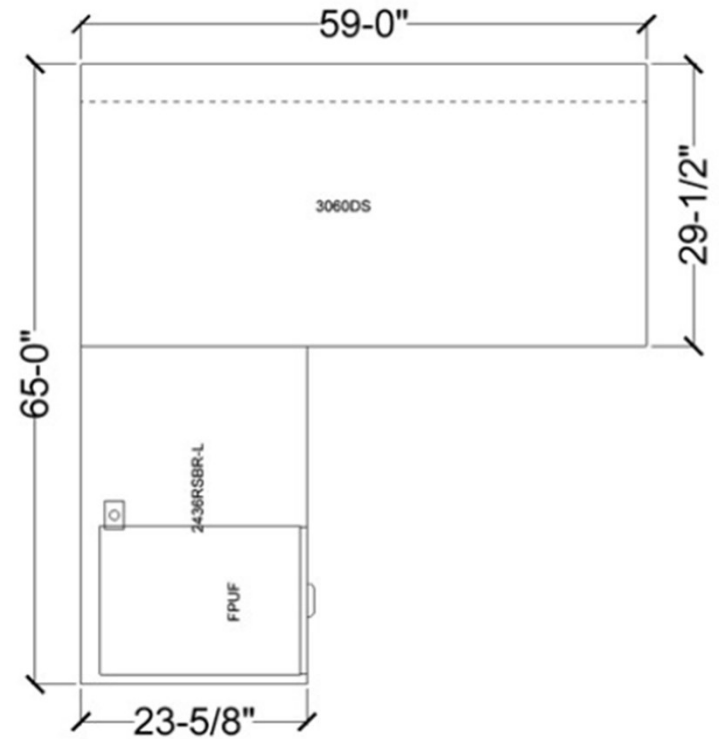

INNOVATIONS Desk package

72" x 72" L-Shape desk with loop legs. Includes mobile 'Box-Box-File' pedestal drawers and articulation Keyboard Tray.

Finishes: Sugar Maple Laminate, Silver Legs

$799

Clearance Price
Regular Price: $1,250