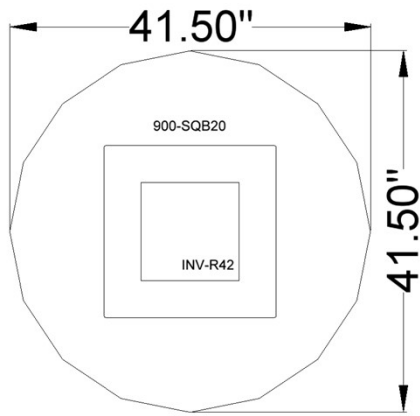

900 SERIES

Round Tabletop with standard height square Base.

Dimensions: W42 X D42 X H28 IN.

Finish: Winter Wood laminate, Silver metal

$320

Clearance Price

Check Online: [CLICK HERE](#)