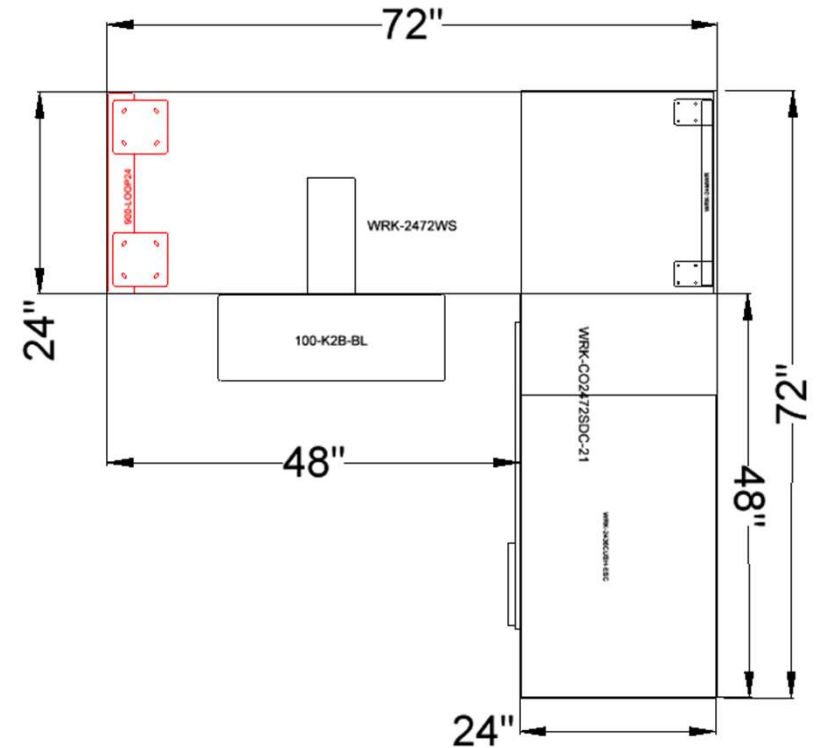

\$2,088 Full Set

Check Online: [CLICK HERE](#)

For individual components, please contact info@buyritebc.com

LEVELS

L-shape Desk With Loop Leg and Two Storage Units.
 Finishes: Winter Wood Laminate
 Dimensions: Desk 72x30, Return 72x22, Hutch 72

\$995

Full Set Discounted Price
 Regular Price: \$1,925

INNOVATIONS Desk package

72" x 72" L-Shape desk with loop legs. Includes mobile 'Box-Box-File' pedestal drawers and articulation Keyboard Tray.

Finishes: Sugar Maple Laminate, Silver Legs

\$799

Clearance Price
Regular Price: \$1,250

Workspace L Shape Desk with Storage and Cushion

Tiered desk with storage module that features a sliding door and a cushion for flexible seating.
Dimensions: W72 x D24 x H29 IN.
Finish: Desert Sand Laminate, Black Metal, Burgundy Fabric Cushion
Note: No Grommet hole on the desk

\$2,040

Full Set Regular Price: \$2,400

BRL

66" Bullet Top Desk

Dimensions: W66 X D72 X H29 IN.

Finish: Laminate Grey or White Laminate, Black Metal

\$440

Clearance Price