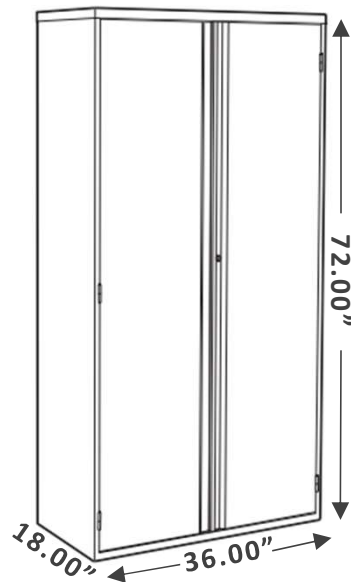

\$2,088 Full Set

Check Online: [CLICK HERE](#)

For individual components, please contact info@buyritebc.com

LEVELS

L-shape Desk With Loop Leg and Two Storage Units.
 Finishes: Winter Wood Laminate
 Dimensions: Desk 72x30, Return 72x22, Hutch 72

\$185

Clearance Price

Check Online: [CLICK HERE](#)

INNOVATIONS

Bookcase
Dimensions: W31.5 X D13.75 X H71.5 IN.
Finish: Winter Wood Laminate

\$229

Clearance Price

Check Online: [CLICK HERE](#)

IONIC

Bookcase

Dimensions: W30 X D12 X H48 IN.

Finish: Laminate White Chocolate and Absolute Acajou

\$175

Clearance Price

Check Online: [CLICK HERE](#)

STORAGE CABINET

2-Door Storage Cabinet, 1 fixed shelf and 2 adjustable shelves

Dimensions: W36 X D18 X H72 IN.

Finish: Black Metal

\$229

Clearance Price

Check Online: [CLICK HERE](#)

U#112 – 5-Drawer Lateral

Hold Letter, Legal and A4
Metric file sizes
Some damages – drawers
stick
Black Metal