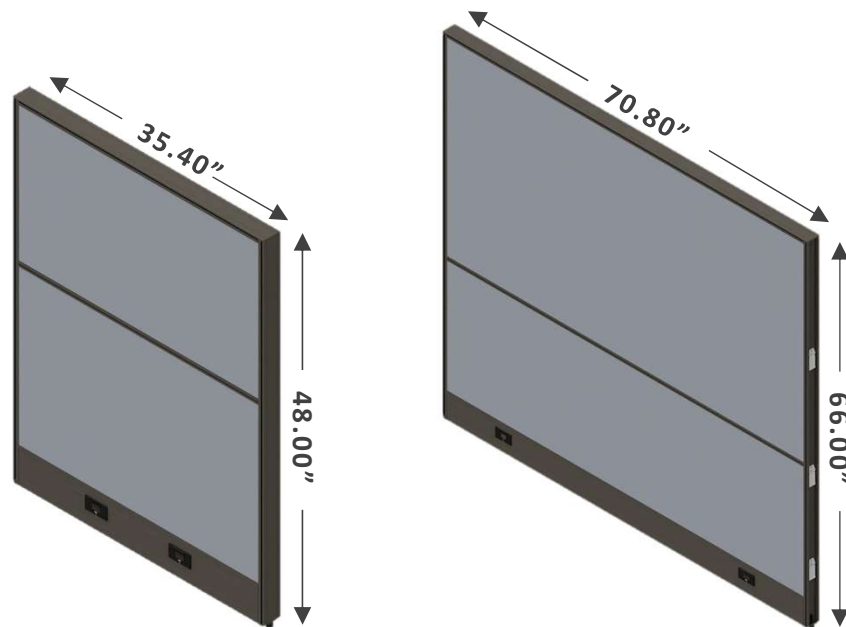

\$235

Clearance Price for W24"

\$300

Clearance Price for W36"

VERSARE HUSH

Freestanding panel system.

Dimensions: W72 X D48 X H72 IN.

Finish: Charcoal Grey Fabric, Clear & Frosted poly glass, silver metal edge/trim

\$1069

Clearance Price

Check Online: [CLICK HERE](#)

FRAMEWORK

Panel Modules

Dimension: W70.8 x D2.36 x H66 IN

Dimensions: W35.4 x D2.36 x H48 IN

Finish: Woven Grey Fabric, Charcoal Grey edge/trim

\$530

Clearance Price for W70.8"

\$235

Clearance Price for W35.4"

Check Online: [CLICK HERE](#)

Boulevard

Dividing wall panels

Wall - To - Wall layout with 2 doors