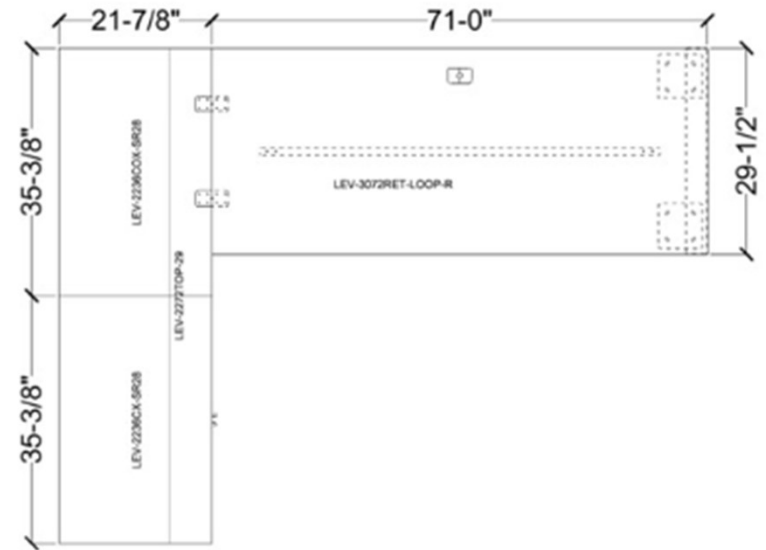

Clearance Price
Regular Price: \$305

\$1170 Full Set

Check Online: [CLICK HERE](#)

For individual components, please contact info@buyritebc.com

ATHENA

Height Adjustable Desk
 Dimensions: W66 X D24 X H29 IN.
 Finish: Desk, Pure White W/ Black Legs

\$2,088 Full Set

Check Online: [CLICK HERE](#)

For individual components, please contact info@buyritebc.com

LEVELS

L-shape Desk With Loop Leg and Two Storage Units.
 Finishes: Winter Wood Laminate
 Dimensions: Desk 72x30, Return 72x22, Hutch 72

\$799

Clearance Price
Regular Price: \$1,250

Workspace L Shape Desk with Storage and Cushion

Tiered desk with storage module that features a sliding door and a cushion for flexible seating.
Dimensions: W72 x D24 x H29 IN.
Finish: Desert Sand Laminate, Black Metal, Burgundy Fabric Cushion
Note: No Grommet hole on the desk

\$2,040

Full Set Regular Price: \$2,400

BRL

66" Bullet Top Desk

Dimensions: W66 X D72 X H29 IN.

Finish: Laminate Grey or White Laminate, Black Metal

\$440

Clearance Price