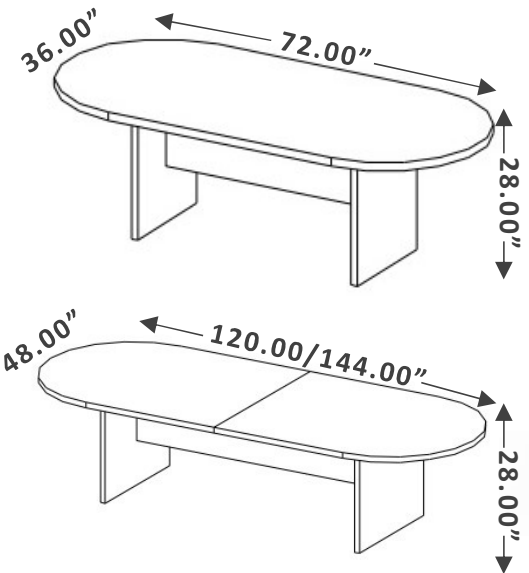

\$5755

Clearance Price

Regular Price: \$11,510

Boardroom and Occasional Tables

2024

www.buyritebc.com

BRIDGES SERIES

Bridges boardroom/meeting table.
 Dimensions: W66 X D50.5 X H30 IN.
 Finish: Walnut Heights laminate Top,
 Designer White base.

\$995

Clearance Price

Check Online: [CLICK HERE](#)

BRL SERIES

Racetrack top conference table
 Dimensions: W72/120/144 x D36/48 x H28 IN
 Finish: White and grey laminate

\$349

Clearance Price for 72"W

\$750