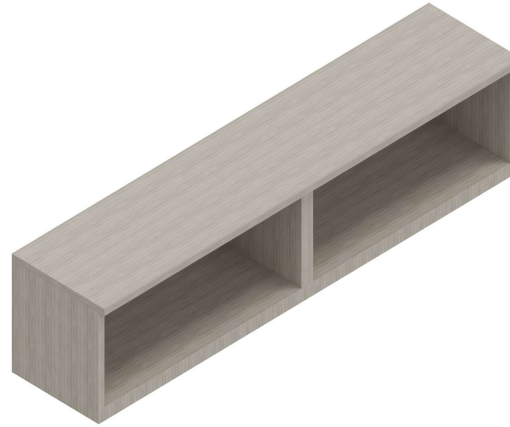

LICENCE SERIES

Overhead open Storage
Noce Grigio laminate
Dimensions: W66/72 x D16 x H16.75

Clearance Price(W66):
$279
Clearance Price (W72):
$289

Check Online: [CLICK HERE](#)