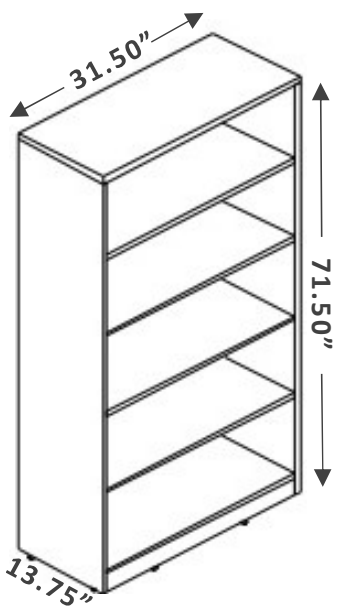

3-Drawer Lateral Filing Cabinet

Dimensions: W36 X D19.25 X H30.06 IN.

Finish: Black Metal

\$685

Clearance Price

Check Online: [CLICK HERE](#)

BRL

Bookcase
Dimensions: W31.5 X D1.75 X H71 IN.
Finish: Laminate Grey

\$185

Clearance Price

Check Online: [CLICK HERE](#)

INNOVATIONS

Bookcase
Dimensions: W31.5 X D13.75 X H71.5 IN.
Finish: Winter Wood Laminate

\$229

Clearance Price

Check Online: [CLICK HERE](#)

IONIC

Bookcase

Dimensions: W30 X D12 X H48 IN.

Finish: Laminate White Chocolate and Absolute Acajou

\$175

Clearance Price

Check Online: [CLICK HERE](#)

STORAGE CABINET

2-Door Storage Cabinet, 1 fixed shelf and 2 adjustable shelves

Dimensions: W36 X D18 X H72 IN.

Finish: Black Metal

\$229

Clearance Price

Check Online: [CLICK HERE](#)

U#112 – 5-Drawer Lateral

Hold Letter, Legal and A4
Metric file sizes
Some damages – drawers
stick
Black Metal