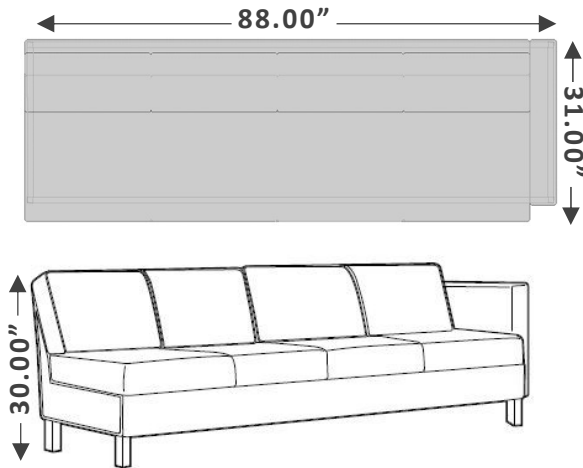

\$2,088 Full Set

Check Online: [CLICK HERE](#)

For individual components, please contact info@buyritebc.com

LEVELS

L-shape Desk With Loop Leg and Two Storage Units.
 Finishes: Winter Wood Laminate
 Dimensions: Desk 72x30, Return 72x22, Hutch 72

Storage credenza
\$575

Dimensions: W60 x D24 x H/29 IN.
Desk: Seaside White with Black legs
Pedestal: Winter Wood with Black Handles
Storage: Seaside White with Silver Handles
Note: No Grommet hole on the desk

Classroom Chairs
Black seat
\$380 Regular
\$89 Clearance

Sold in Sets of 2

59522

Steel stools
Black
\$305 Regular
\$150 Clearance
Sold in Sets of 4

OTTOMAN

CITI Square Ottoman
 Dimensions: W22 X D22 X H17 IN.
 Finish: Bronze Genuine and mock leather combination, Silver Legs

\$269

Clearance Price

Check Online: [CLICK HERE](#)

LOUNGE SEATING

CITI Square lounge seating with right arm
 Dimensions: W88 x D31 x H30 IN
 Finish: Vitality Hot Spring(VY37) seat + back, Aristo Nirvana (AO28) frame + arms