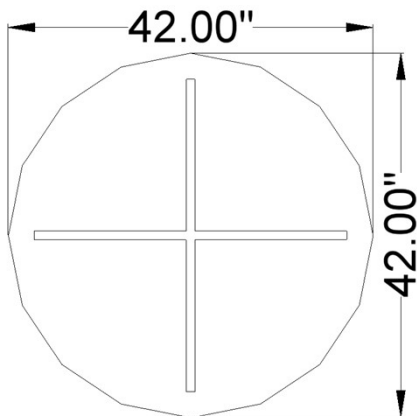

\$995

Clearance Price

Check Online: [CLICK HERE](#)

BRL SERIES

Racetrack top conference table
 Dimensions: W72/120/144 x D36/48 x H28 IN
 Finish: White and grey laminate

\$349

Clearance Price for 72"W

\$750

Clearance Price for 120"W

\$799

Clearance Price for 144"W

Check Online: [CLICK HERE](#)

900 SERIES

Round Tabletop with standard height square Base.

Dimensions: W42 X D42 X H28 IN.

Finish: Winter Wood laminate, Silver metal

\$320

Clearance Price

Check Online: [CLICK HERE](#)

BRL SERIES

Round table with cross base.

Dimensions: W42 x D42 x H28 IN

Finish: White and grey laminate

\$150

Clearance Price

Check Online: [CLICK HERE](#)

PRESENTATION

Presentation Table

Dimensions: W72 X D48 X H36 IN.

Finish: Black Walnut laminate

\$715

Clearance Price
Regular Price: \$840